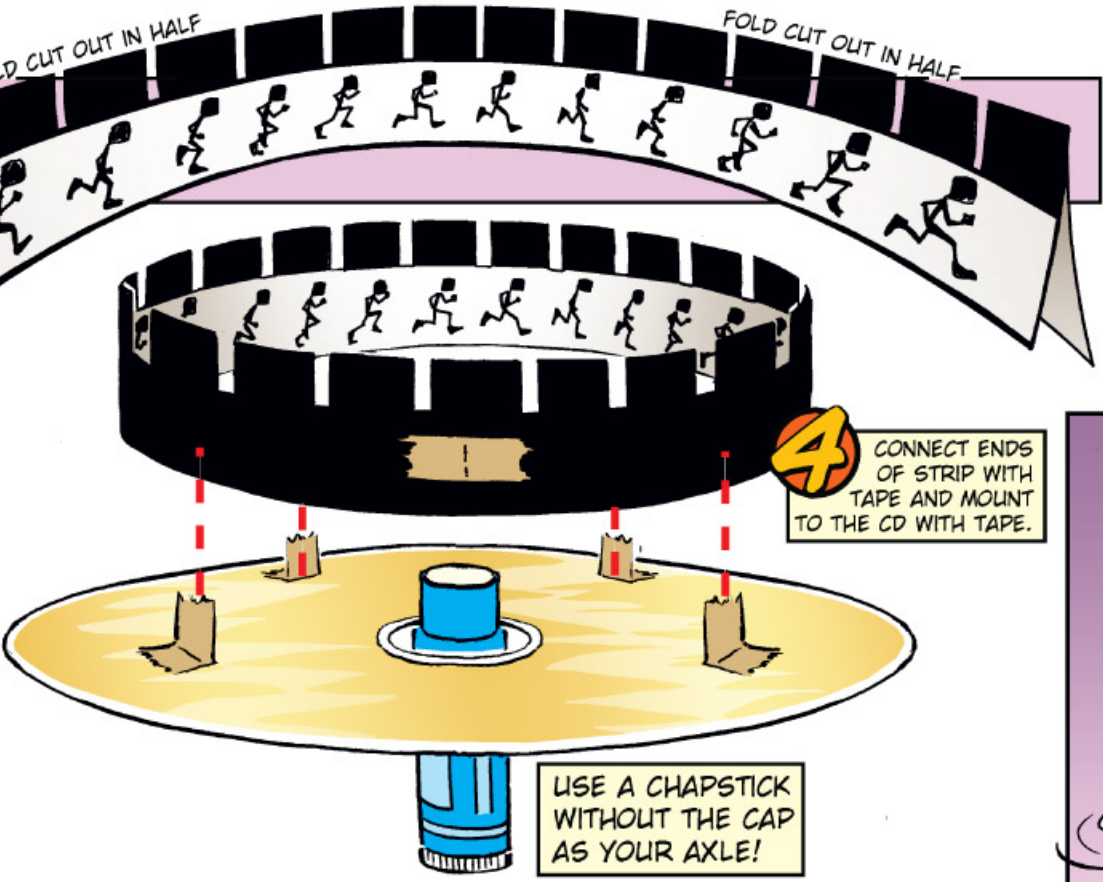

# ZOETROPE

WOO'SNOOLMOH

CUT OUT ALONG DOTTED LINE

CUT OUT ALONG DOTTED LINE

CUT OUT ALONG DOTTED LINE

CUT OUT ALONG DOTTED LINE

1

2

FOLD CUT OUT IN HALF

FOLD CUT OUT IN HALF

CUT OUT STRIPS ALONG DOTTED LINES.

3

4

CONNECT ENDS OF STRIP WITH TAPE AND MOUNT TO THE CD WITH TAPE.

USE A CHAPSTICK WITHOUT THE CAP AS YOUR AXLE!

WHEN COMPLETE HOLD THE CHAPSTICK AND SPIN THE CD TO THE RIGHT!