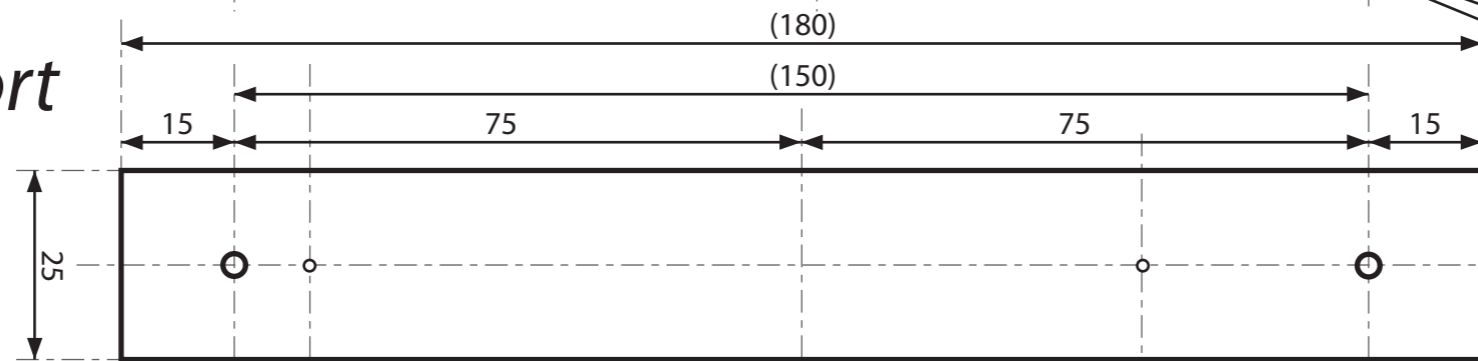

# This way up - Instructables struts

Scale: 1:1  
(printed sheet is A3 size).  
All dimensions in mm.. version 1.0  
copyright Sandy Noble 2009 - [www.euphy.co.uk](http://www.euphy.co.uk)  
<http://www.instructables.com/id/Recycled-Cardboard-Lamp-This-way-up/>

*heavy-long*

*heavy-short*

remember to note which is the slightly shorter "half" of the long struts

*light-long*

*light-short*