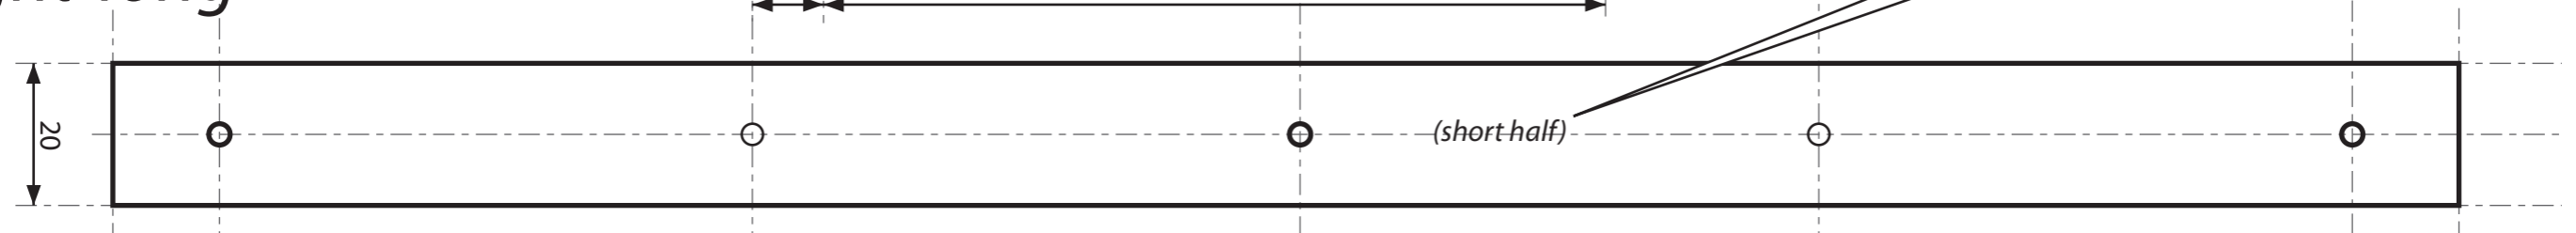

# This way up - Instructables struts

Scale: 1:1  
(printed sheet is A3 size).  
All dimensions in mm.. version 1.0  
copyright Sandy Noble 2009 - [www.euphy.co.uk](http://www.euphy.co.uk)  
<http://www.instructables.com/id/Recycled-Cardboard-Lamp-This-way-up/>

*heavy-long*

*heavy-short*

remember to note which is the slightly shorter "half" of the long struts

*light-long*

*light-short*