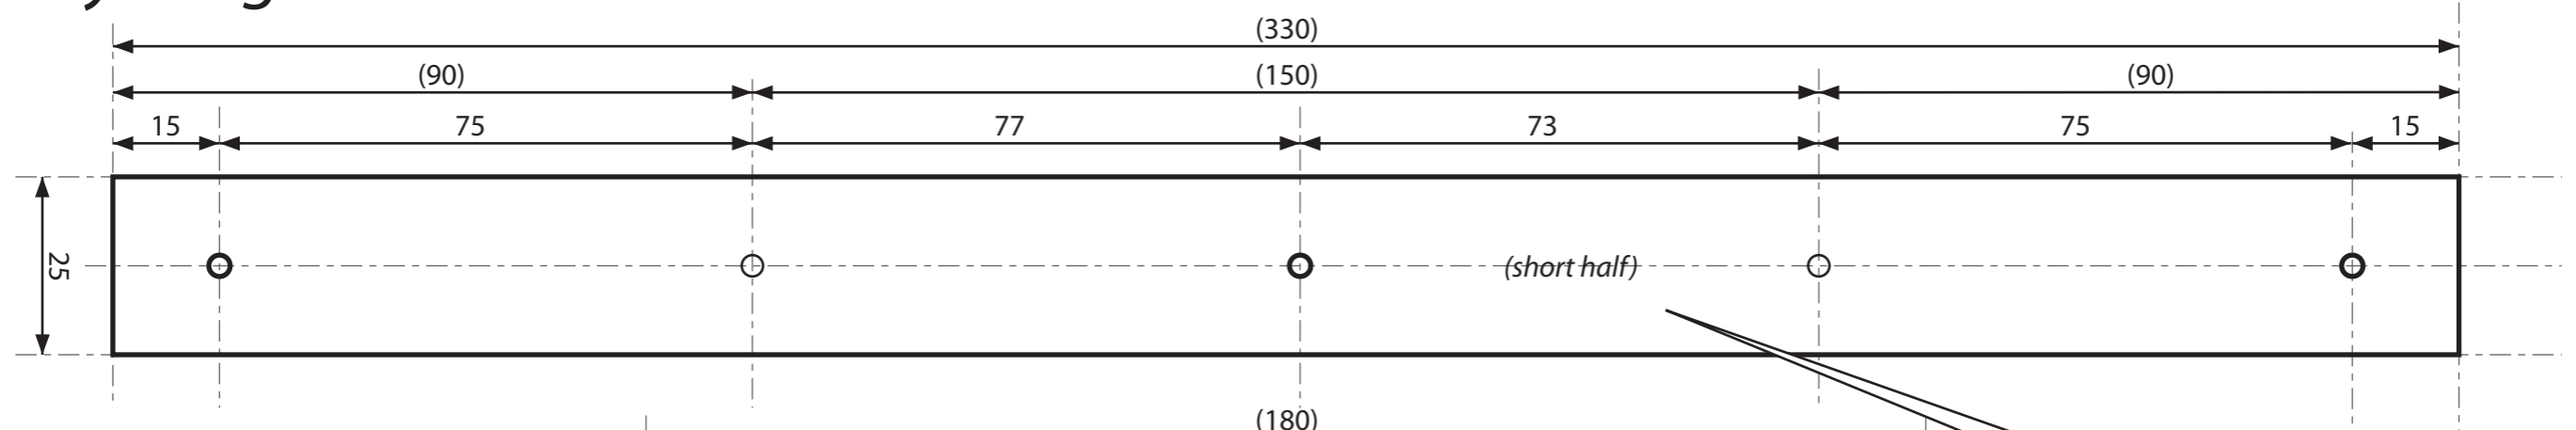

# This way up - Instructables struts

Scale: 1:1  
(printed sheet is A3 size).  
All dimensions in mm.. version 1.0  
copyright Sandy Noble 2009 - [www.euphy.co.uk](http://www.euphy.co.uk)  
<http://www.instructables.com/id/Recycled-Cardboard-Lamp-This-way-up/>

*heavy-long*

*heavy-short*

remember to note which is the slightly shorter "half" of the long struts

*light-long*

*light-short*