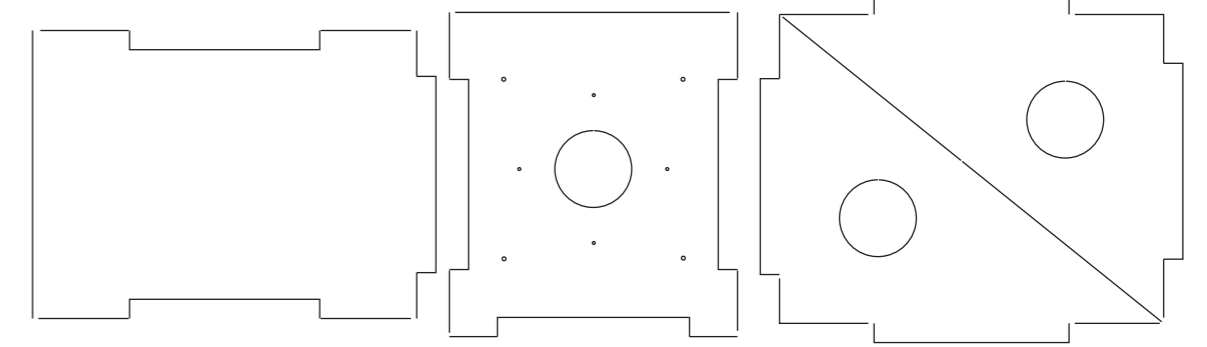

FT Elements Simple Firewall (3/32" Aircraft grade plywood)

FT Snowball conversion kit

www.flitetest.com