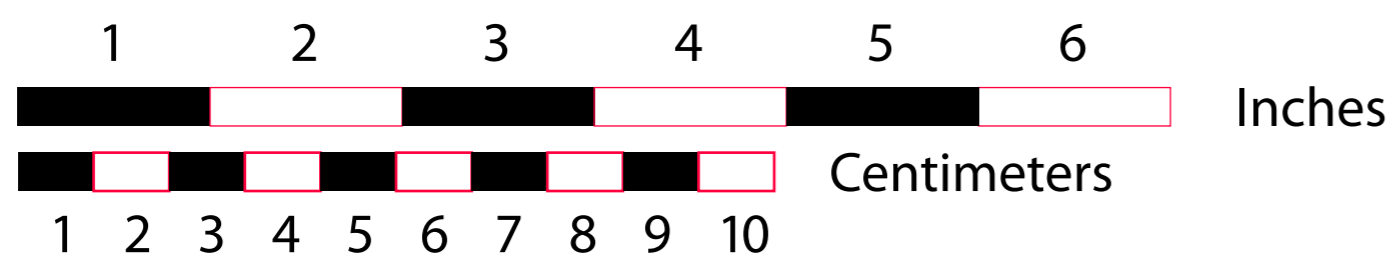

FT Elements Simple Firewall (3/32" Aircraft grade plywood)

FT Snowball conversion kit

www.flitetest.com