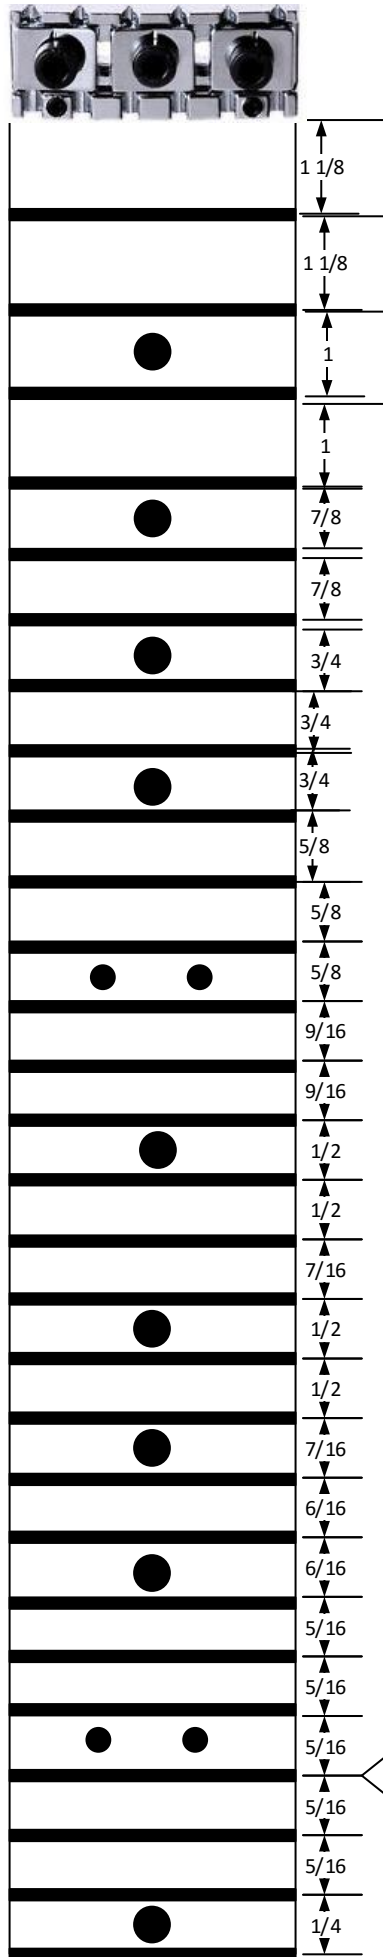

# Lap Sk8 Fret Details

Measured to the Center of the Fret

This is the last Fret used on this Sk8