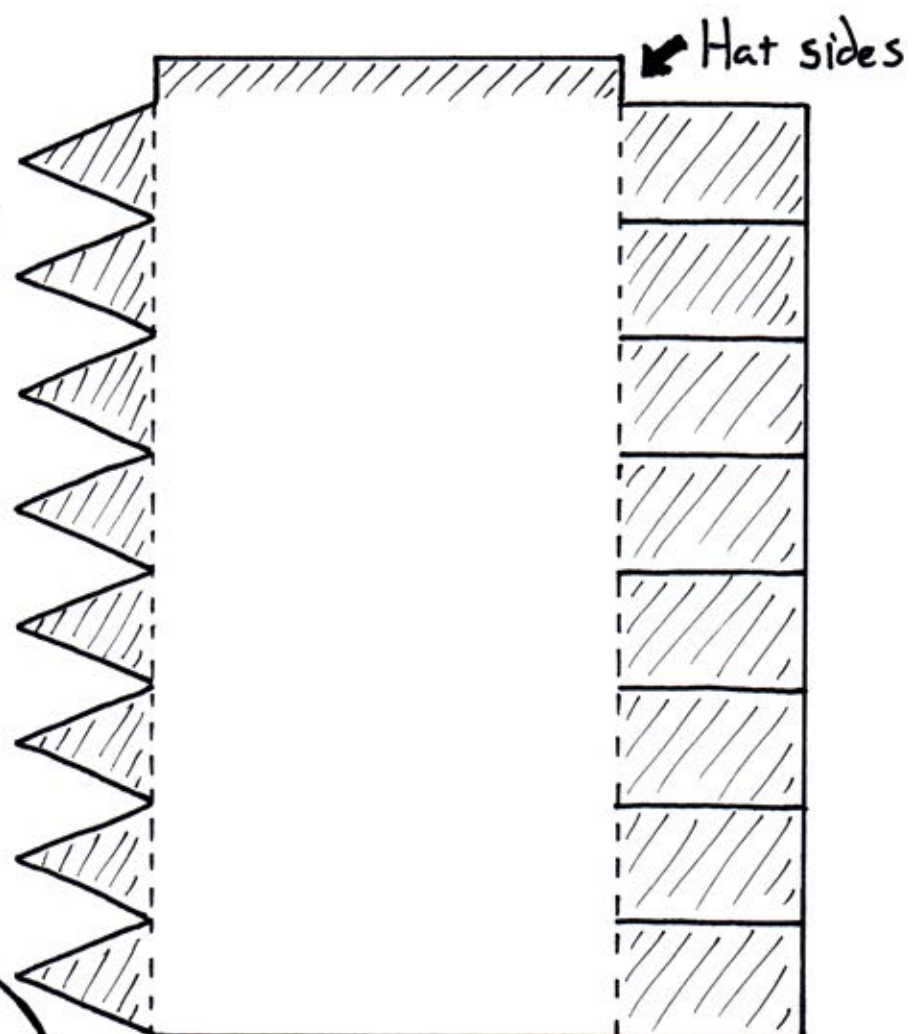

## Sirlociraptor

Hat Top

Mustache

**Tips:** Cut along thick lines  
Glue on hatches  
Fold on dashes