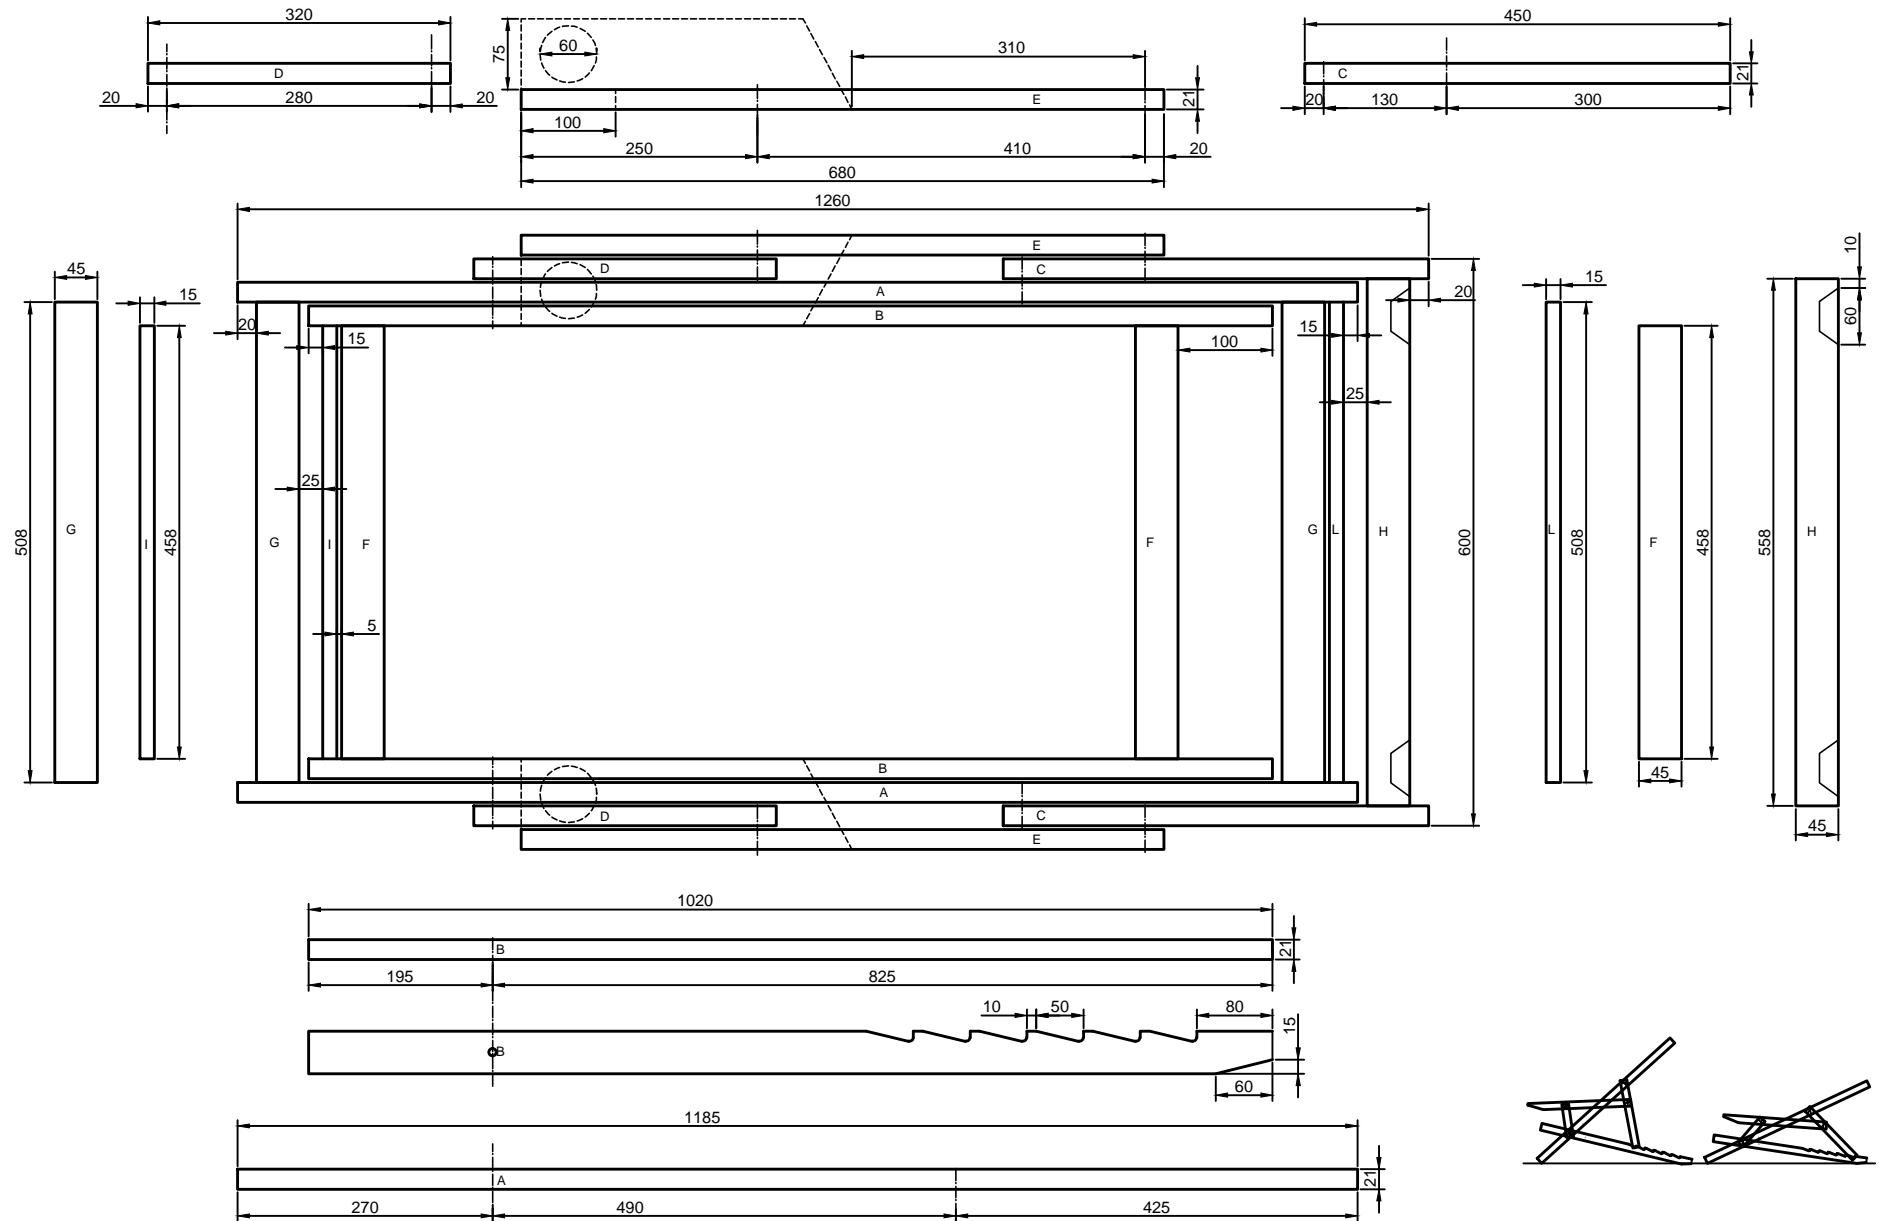

# CLASSIC DECKCHAIR FOR TALL PEOPLE

DESIGN BY ANDREA BIFFI

# LYING VERSION DECKCHAIR

DESIGN BY ANDREA BIFFI

# BABY VERSION DECKCHAIR

DESIGN BY ANDREA BIFFI