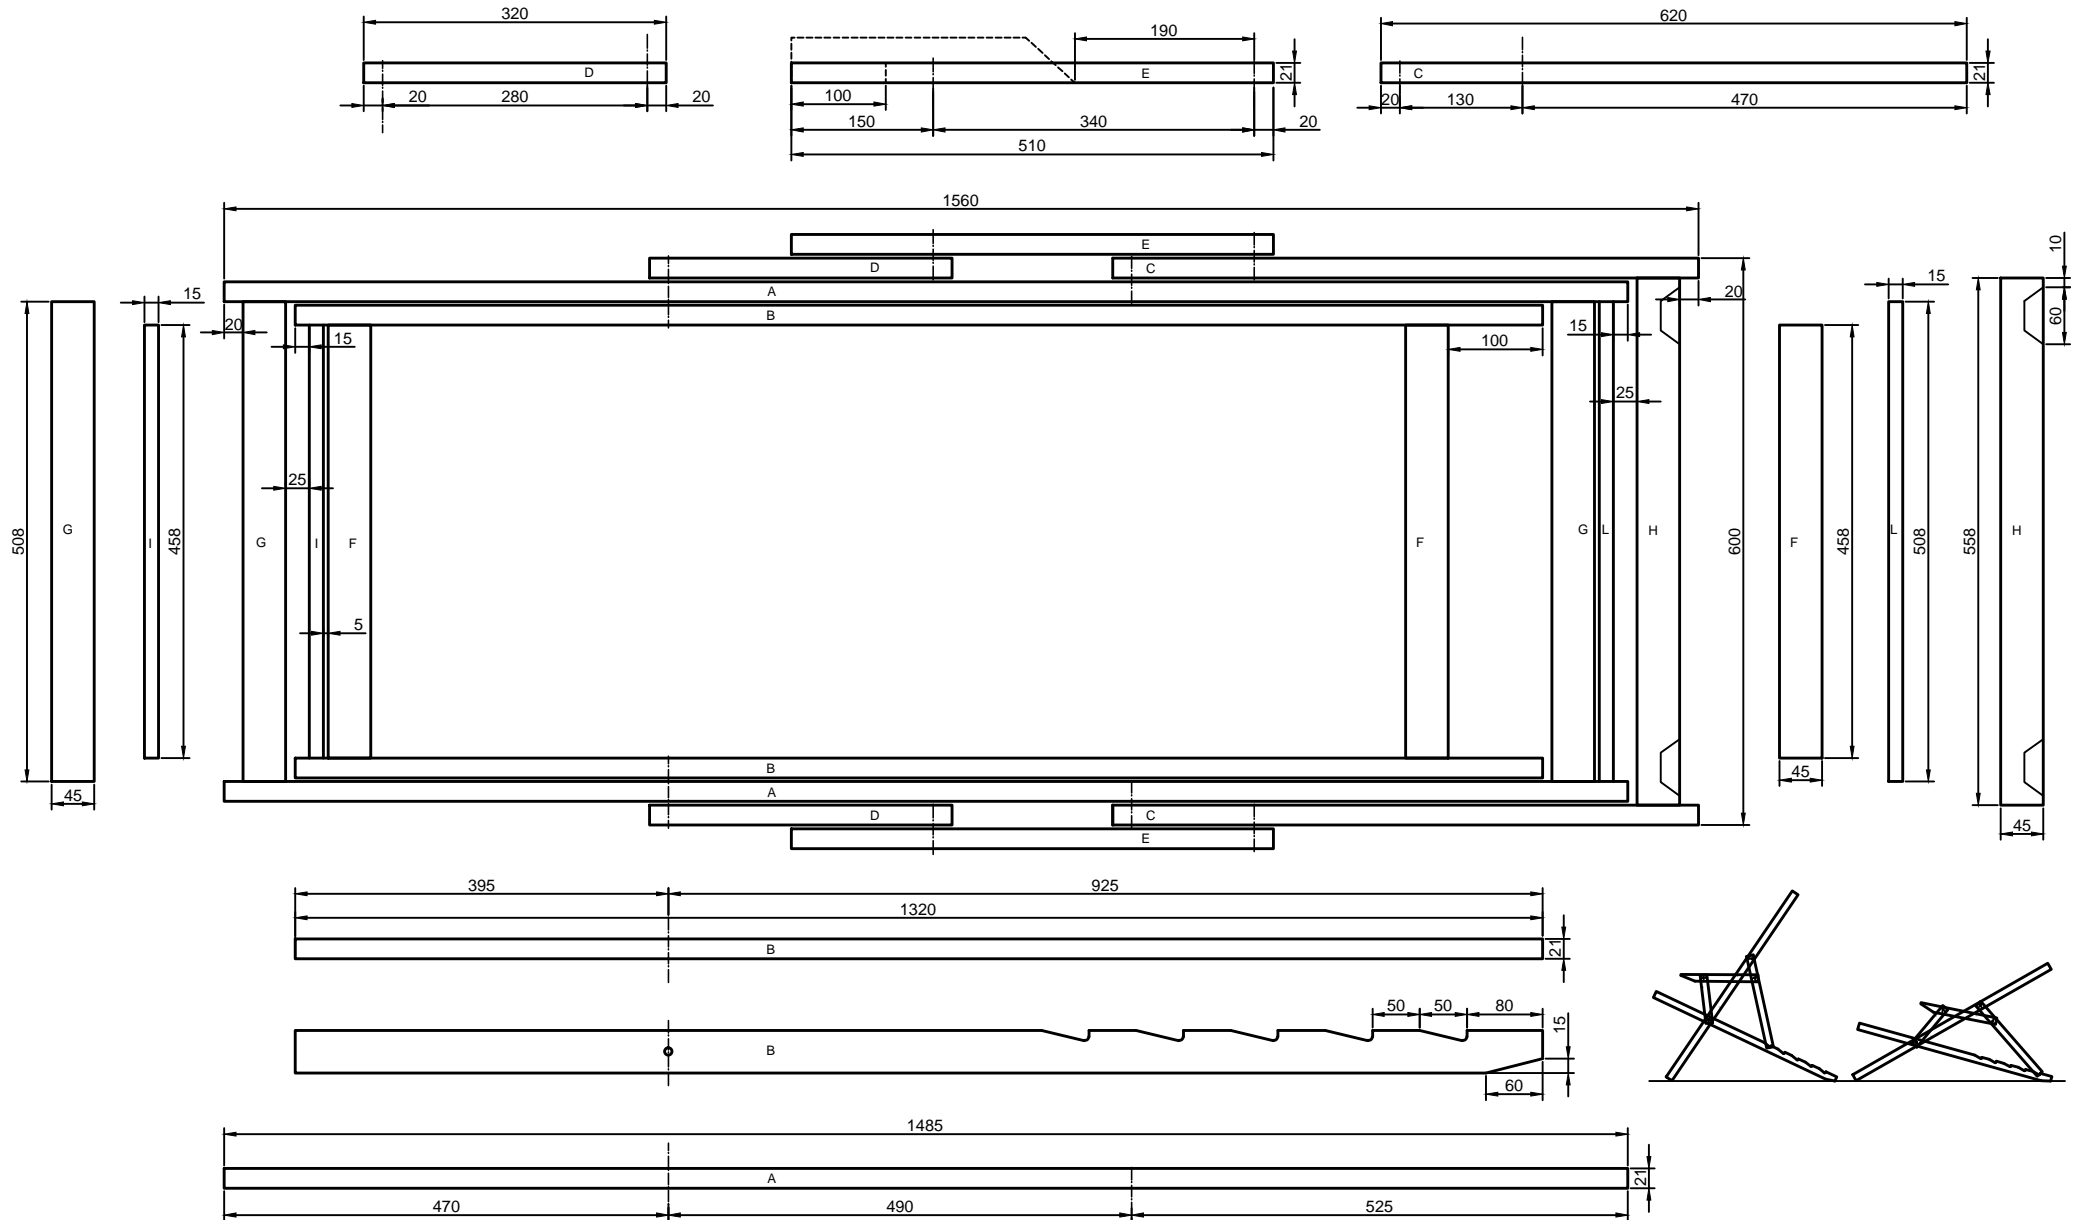

# CLASSIC DECKCHAIR FOR TALL PEOPLE

DESIGN BY ANDREA BIFFI

# LYING VERSION DECKCHAIR

DESIGN BY ANDREA BIFFI

# BABY VERSION DECKCHAIR

DESIGN BY ANDREA BIFFI