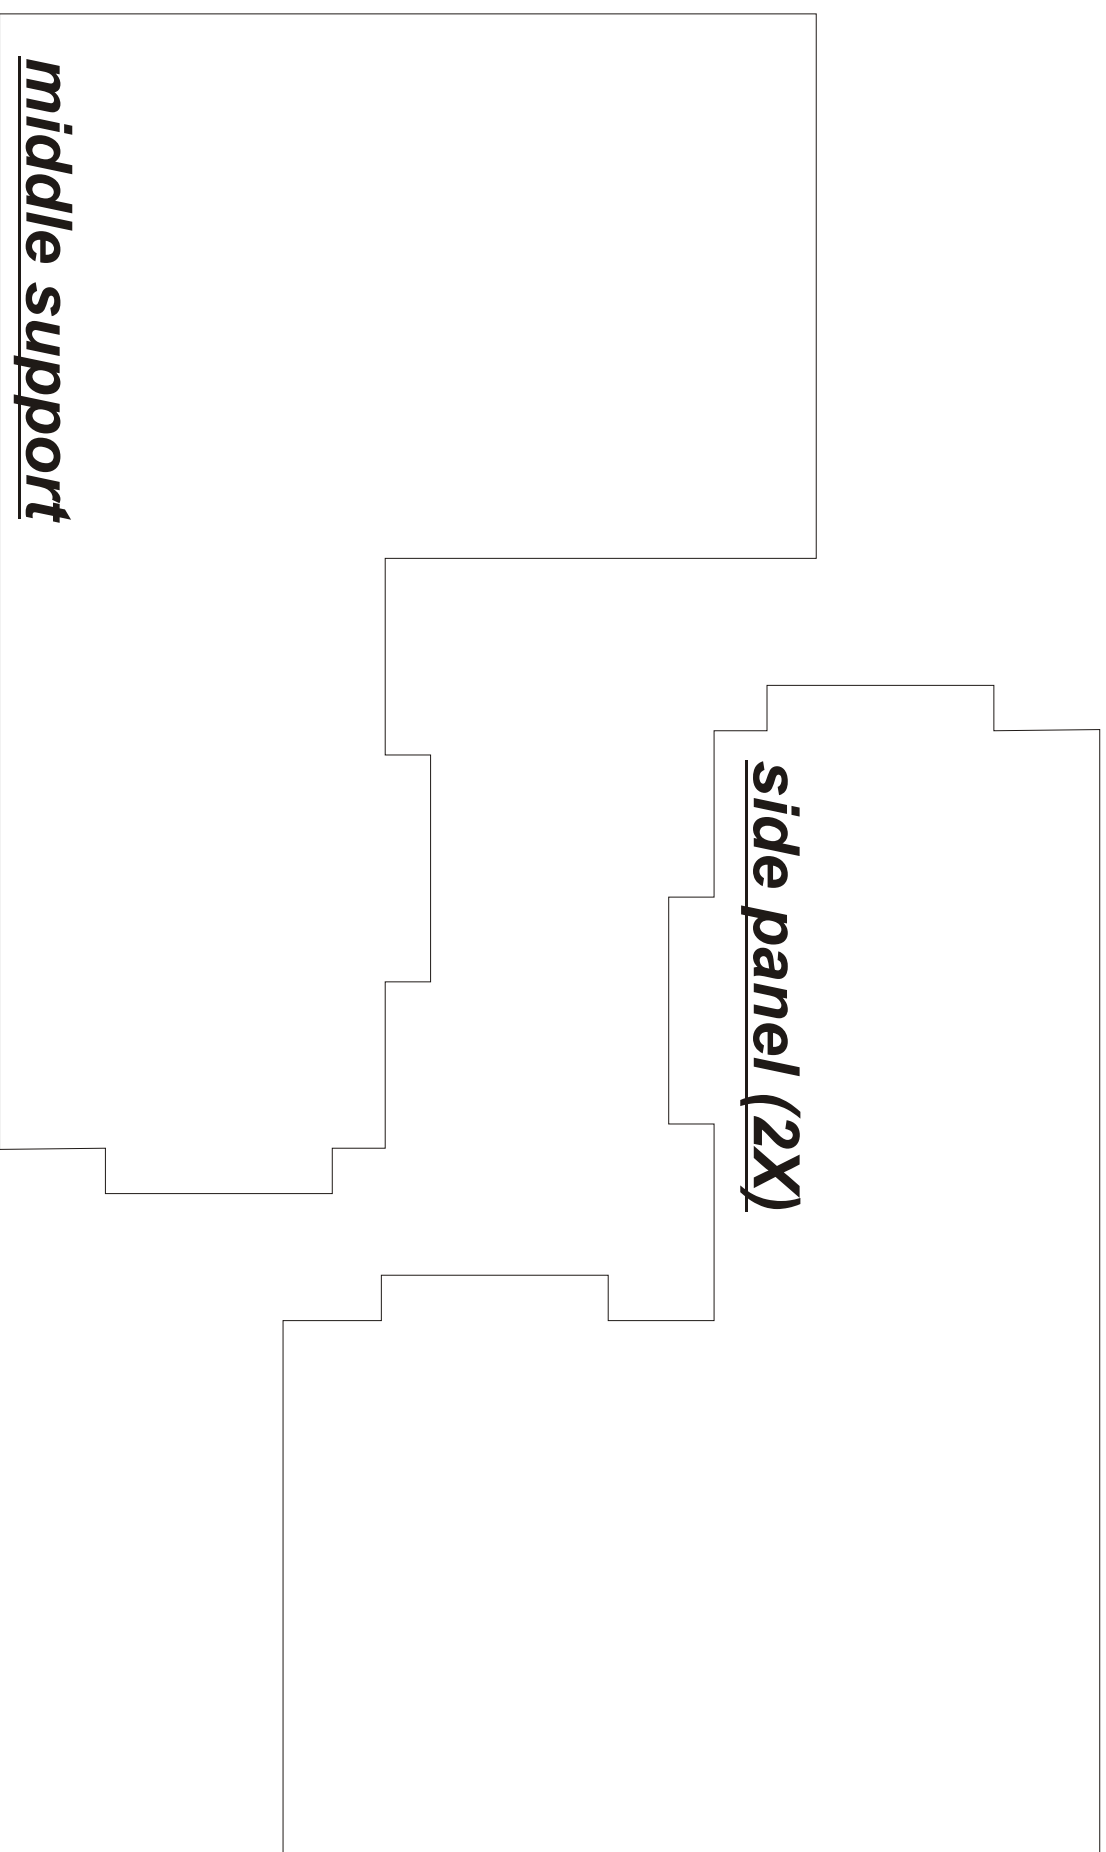

SCREWDRIVER ORGANIZER

SCREWDRIVER ORGANIZER

upper horizontal panel

50 mm

50 mm

lower horizontal panel

SCREWDRIVER ORGANIZER