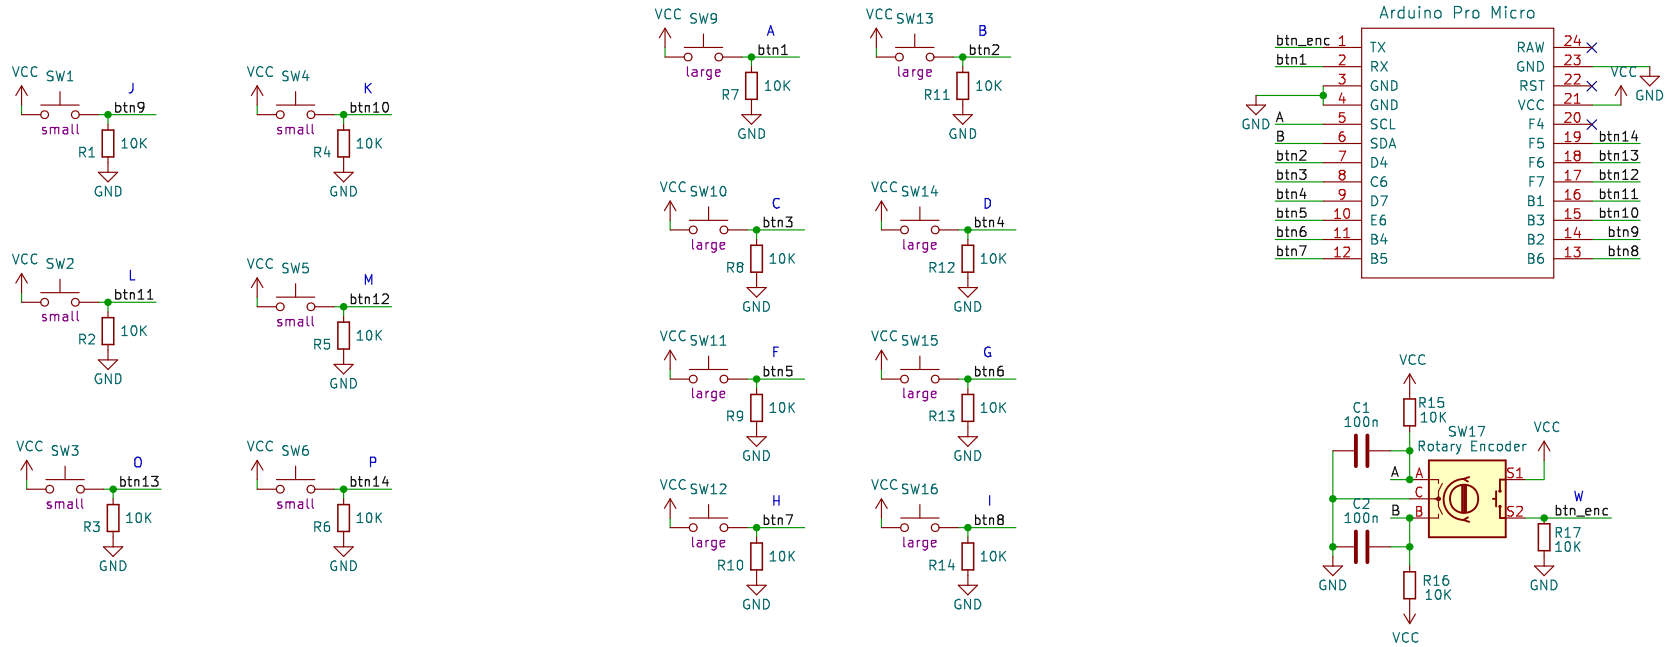

Button press executes keyboard keypress sequence:
CTRL+SHIFT+[letter]

Power buttons for PC