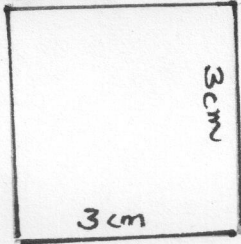

Vase Side Cut 4

Felt
Circle
crosshatch
Placement.
→

Leaf Stems

Cut 2 each Flower

Vase Base cut 1

Miniature Embroidered Felt Bouquet in Vase
by Shartzndolz 2023