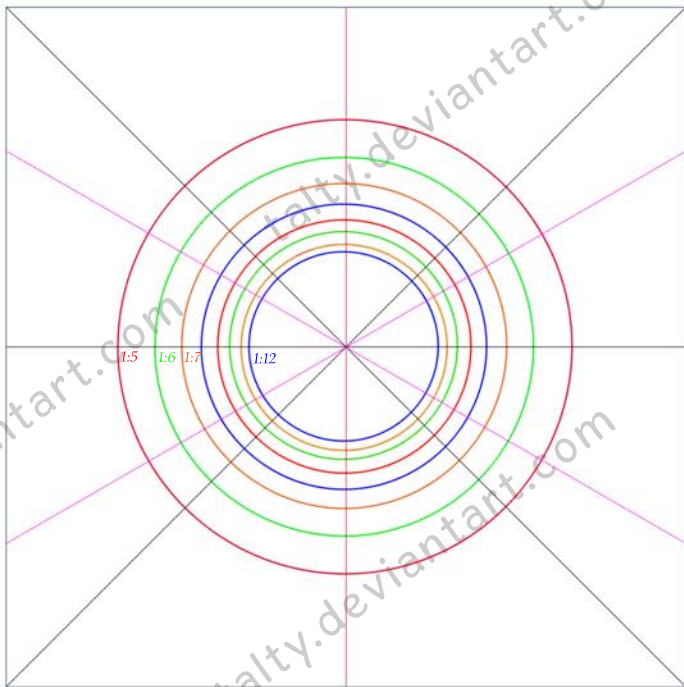

Cutting template and scale table

by Talty

Use this guide to cut a cake, pie or anything round perfectly everytime! You can cut anything from 1/2 to 1/8, or mix them up! You can also use it as a template to find the right size for your cakes in any scale from 1:5 to 1:12, or use the big table as a quick way to find the right size for any miniature.

Print in a regular printer, letter size paper and don't scale it! Measure the circles with a ruler to make sure that it's correctly printed (note your ruler may be 1 or 2 mm off).

For a tutorial and ideas on how to use this, visit me on DeviantArt.

Standar cake and pie size:

-Diameter: 30 cm (11.8 inch)

-Slice 15 cm (5.9 inch)

	Diameter		Slice	
	cm	inch	cm	inch
1:5	6.00	2.36	3.00	1.18
1:6	5.00	1.97	2.50	0.98
1:7	4.29	1.69	2.14	0.84
1:8	3.75	1.48	1.88	0.74
1:9	3.33	1.31	1.67	0.66
1:10	3.00	1.18	1.50	0.59
1:11	2.73	1.07	1.36	0.54
1:12	2.50	0.98	1.25	0.49

Real size (cm)	1:5	1:6	1:7	1:8	1:9	1:10	1:11	1:12
0.5	0.10	0.08	0.07	0.06	0.06	0.05	0.05	0.04
1.0	0.20	0.17	0.14	0.13	0.11	0.10	0.09	0.08
1.5	0.30	0.25	0.21	0.19	0.17	0.15	0.14	0.13
2.0	0.40	0.33	0.29	0.25	0.22	0.20	0.18	0.17
2.5	0.50	0.42	0.36	0.31	0.28	0.25	0.23	0.21
3.0	0.60	0.50	0.43	0.38	0.33	0.30	0.27	0.25
3.5	0.70	0.58	0.50	0.44	0.39	0.35	0.32	0.29
4.0	0.80	0.67	0.57	0.50	0.44	0.40	0.36	0.33
4.5	0.90	0.75	0.64	0.56	0.50	0.45	0.41	0.38
5.0	1.00	0.83	0.71	0.63	0.56	0.50	0.45	0.42
5.5	1.10	0.92	0.79	0.69	0.61	0.55	0.50	0.46
6.0	1.20	1.00	0.86	0.75	0.67	0.60	0.55	0.50
6.5	1.30	1.08	0.93	0.81	0.72	0.65	0.59	0.54
7.0	1.40	1.17	1.00	0.88	0.78	0.70	0.64	0.58
7.5	1.50	1.25	1.07	0.94	0.83	0.75	0.68	0.63
8.0	1.60	1.33	1.14	1.00	0.89	0.80	0.73	0.67