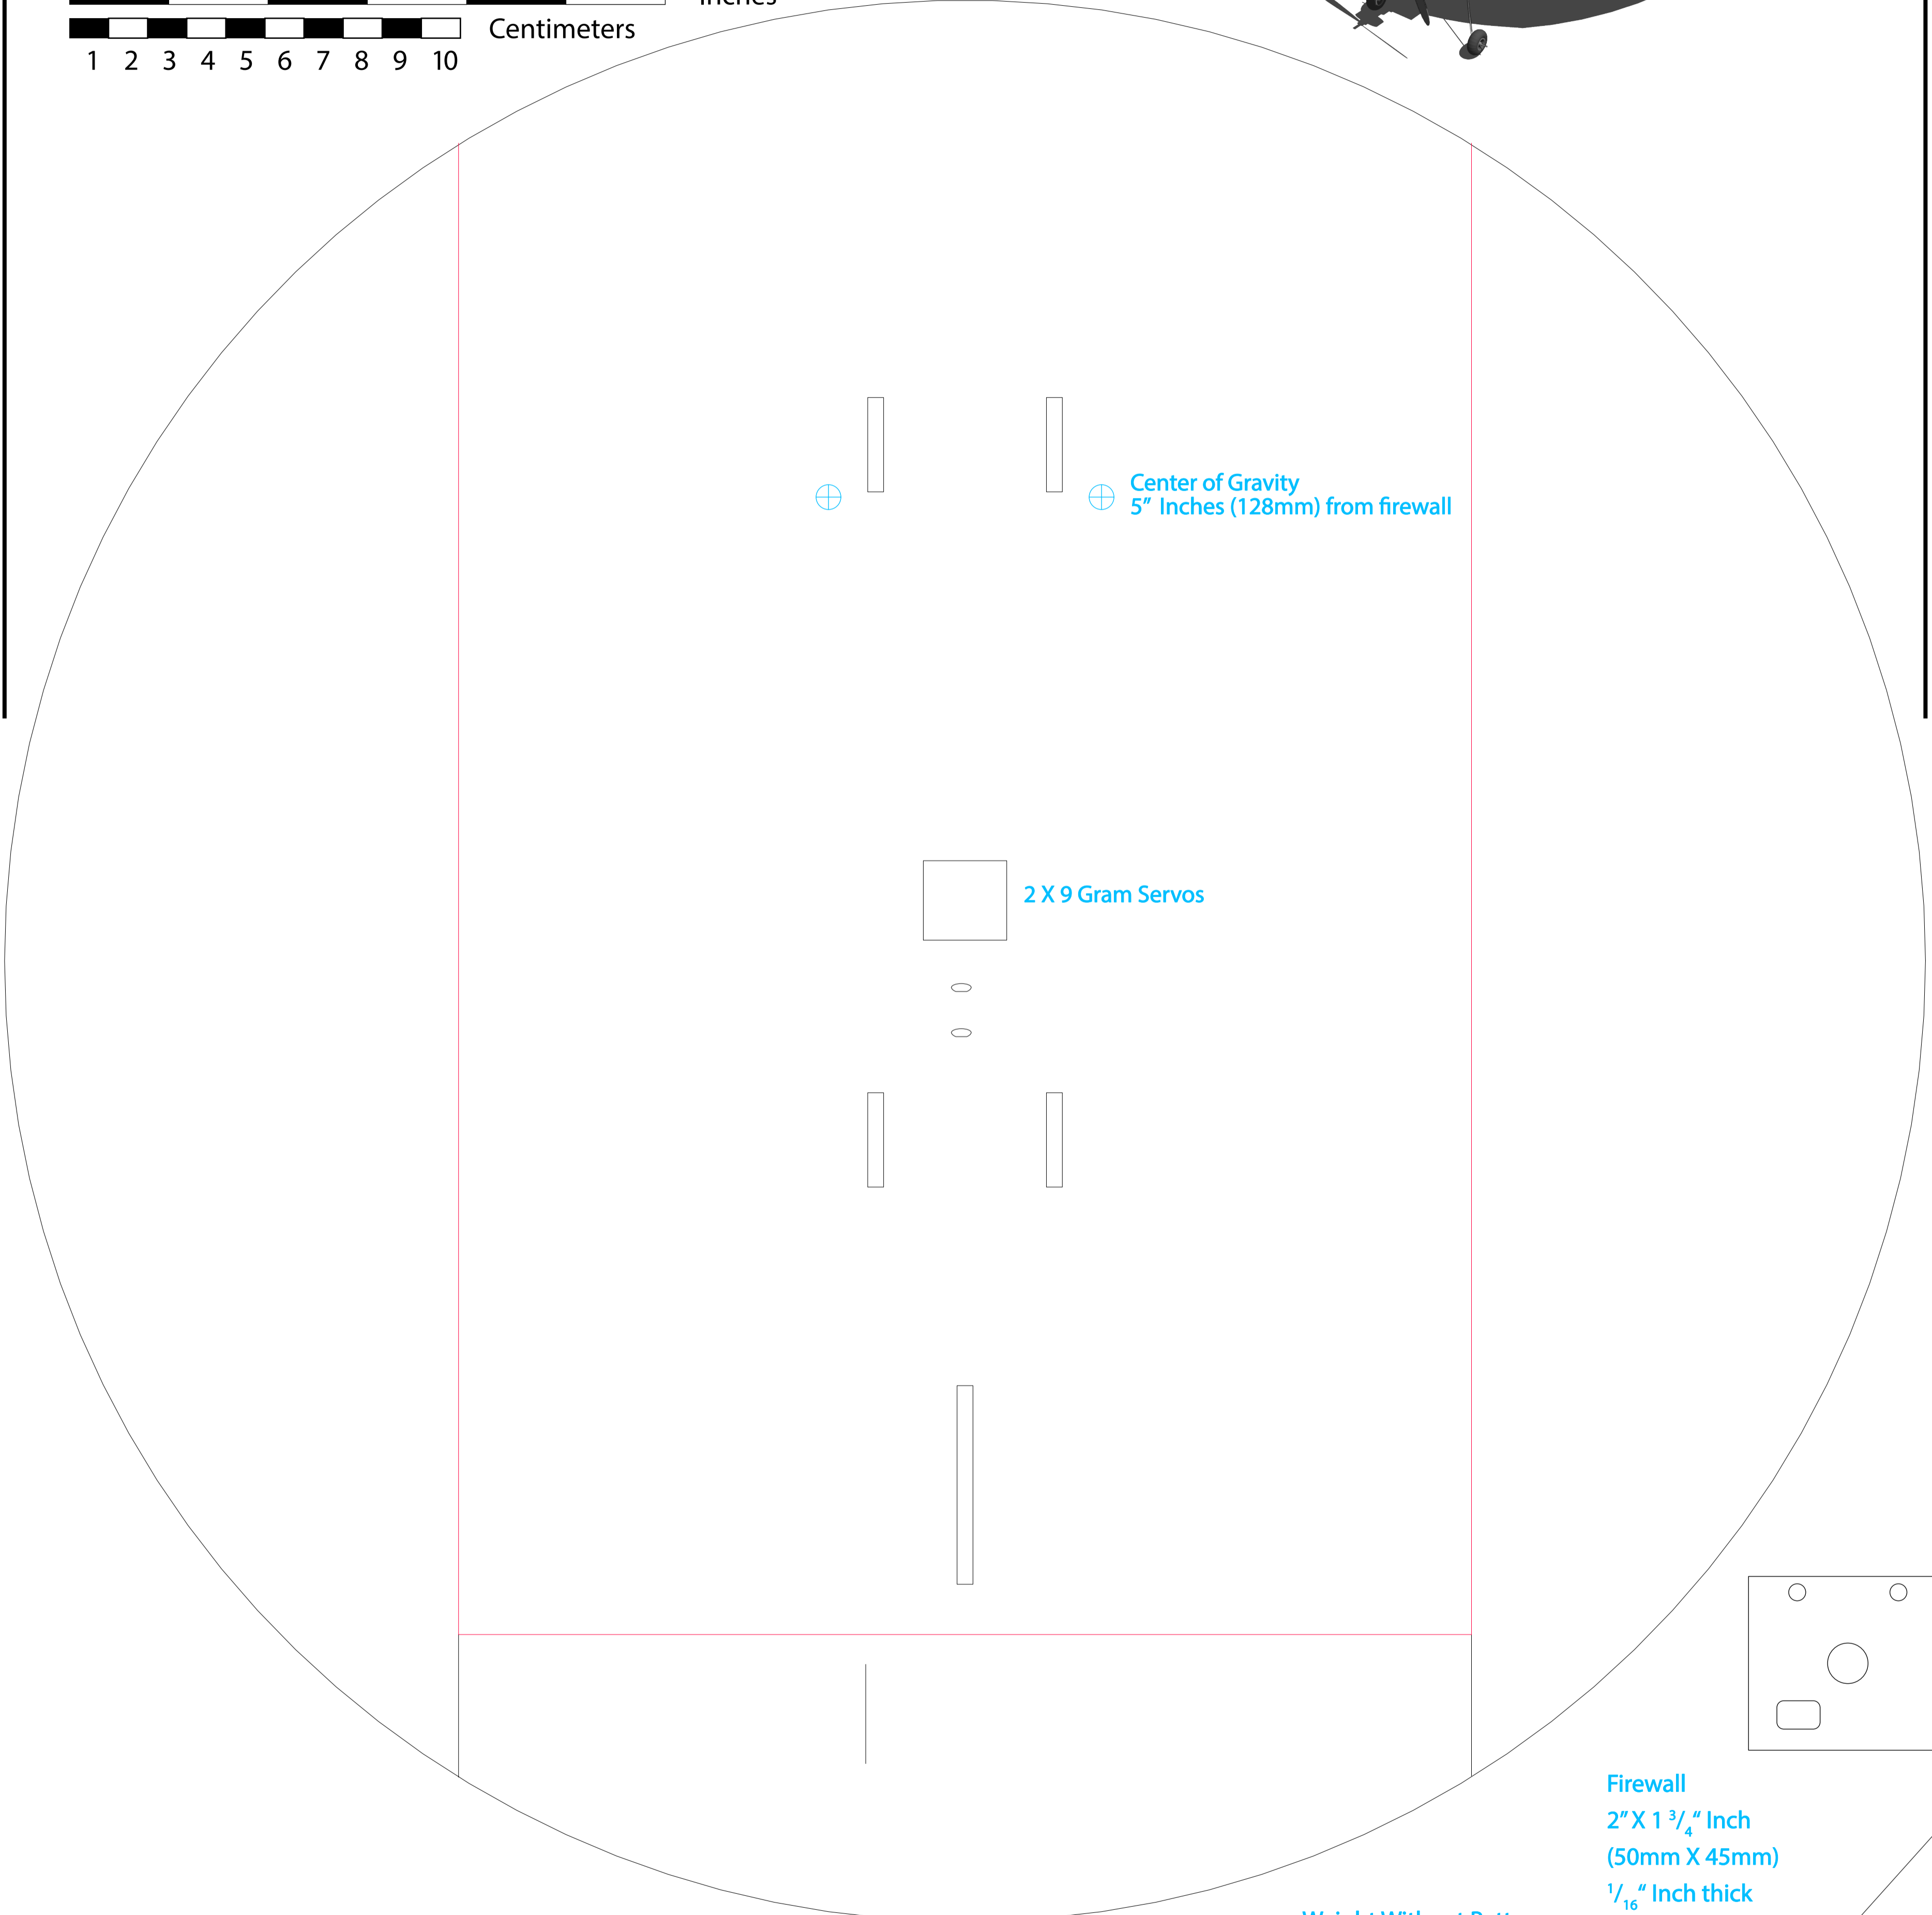

19 1/3" Inches
(490mm)

Center of Gravity
5" Inches (128mm) from firewall

2 X 9 Gram Servos

Firewall
2" X 1 3/4" Inch
(50mm X 45mm)
1/16" Inch thick
(1.5mm)
Hobby Plywood

Recommended electronics:
24gram 1300kv w/ 8047 slow fly prop
10-18 amp ESC
500mah 20C 2-3 cell LiPo Battery
(2) 9gram servos

Throws:
19 degrees deflection
(up, down, left, right.)

Weight Without Battery
7.5 oz / 212 grams
Prop:
8 X 4.7 Slow Fly