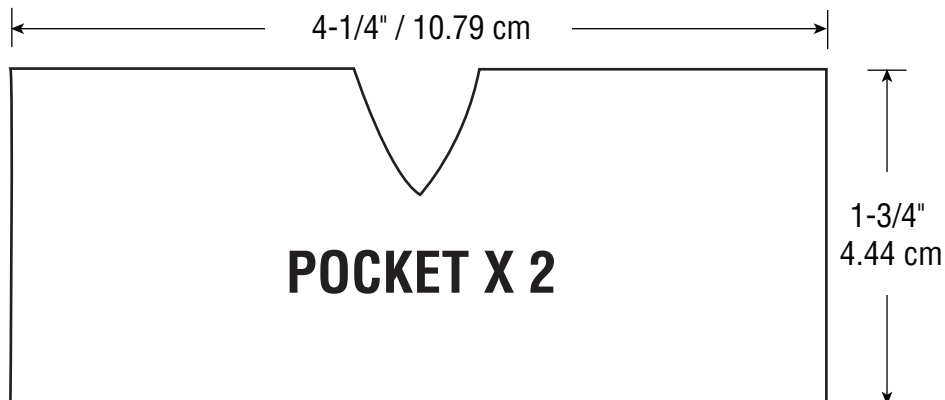

CARD WALLET HOLDER

OVERCUT TO 2" X 5" / 5.08 cm X 12.7 cm