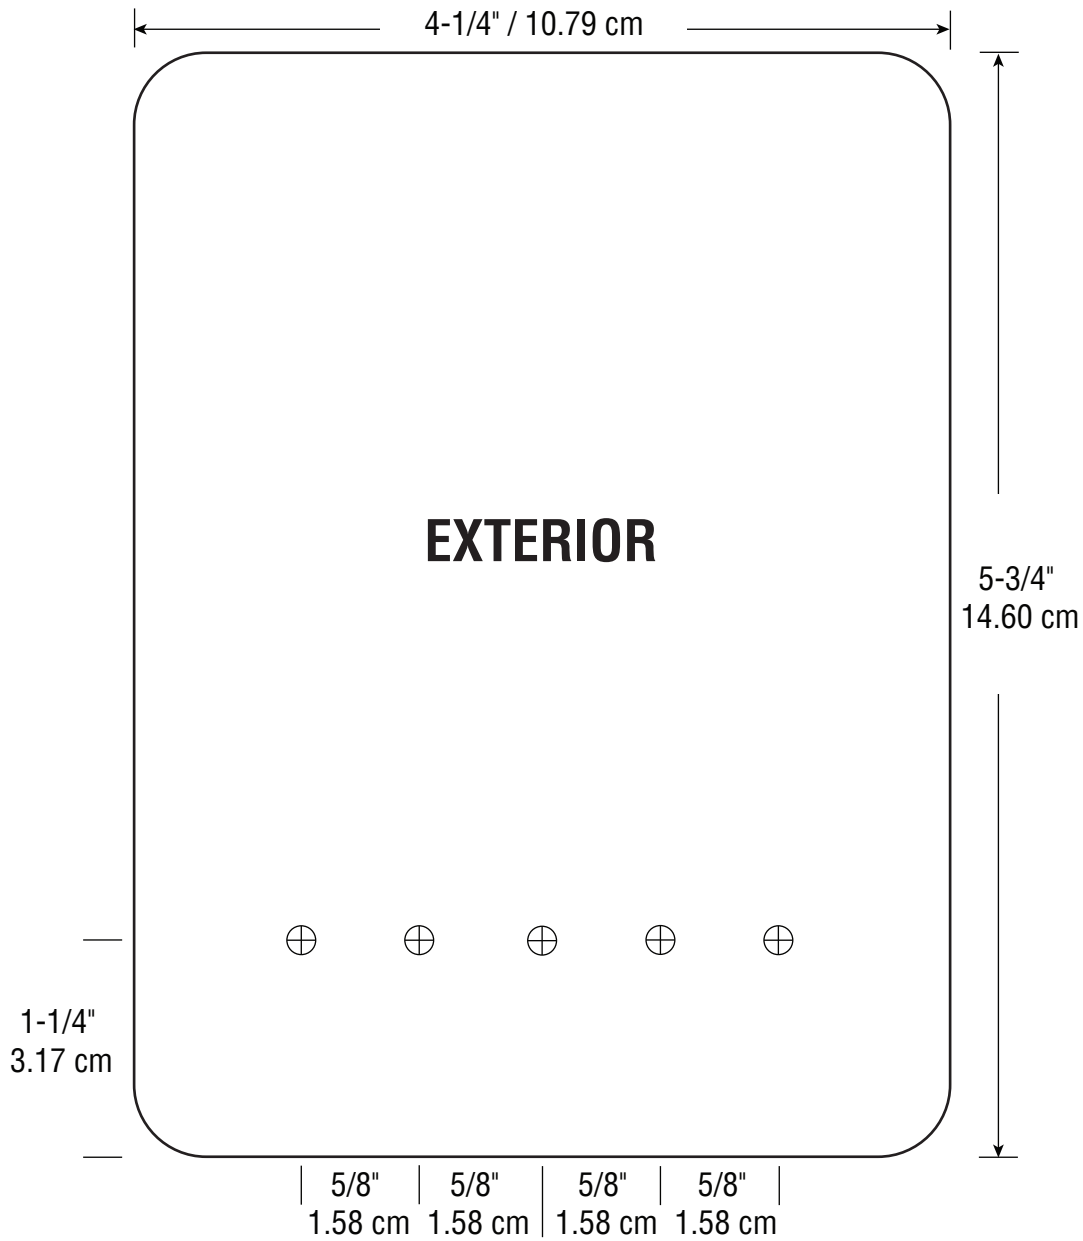

CARD WALLET HOLDER

OVERCUT TO 2" X 5" / 5.08 cm X 12.7 cm