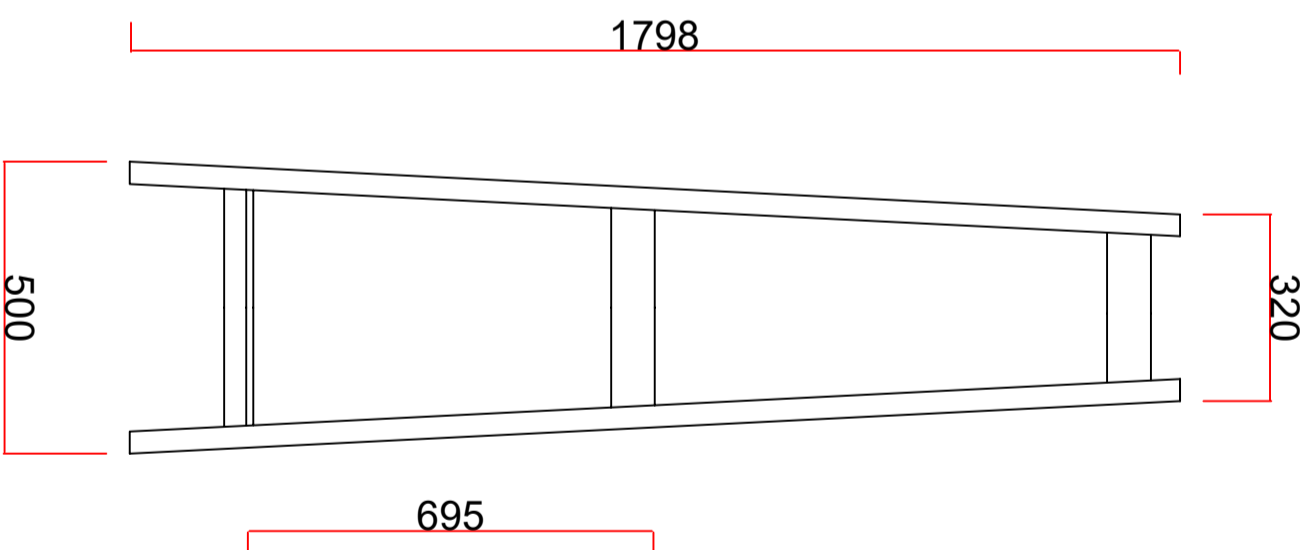

- Cutting list I have
- 4 @ 38mm sq x 1800
  - 2 @ 257 x 16 x 76
  - 2 @ 342 x 16 x 76
  - 4 @ 408 x 38 x 30
  - 1 @ 1800 x 38 x 30
  - 1 @ 470 x 38 x 38
  - plywood base 500 x 500

- whats needed
- 4 @ 38mm sq x 1800
  - 4 @ 257 x 16 x 76
  - 4 @ 342 x 16 x 76
  - 4 @ 408 x 38 x 30

plywood base 500 x 500

- Cutting list
- 4 @ 38mm sq x 1800
  - 4 @ 257 x 16 x 76
  - 4 @ 342 x 16 x 76
  - 4 @ 408 x 38 x 30

plywood base 500 x 500

**Hat & Coat & umbrella stand**  
**Laura Bryson**  
**Glynn Village**  
**Larne**