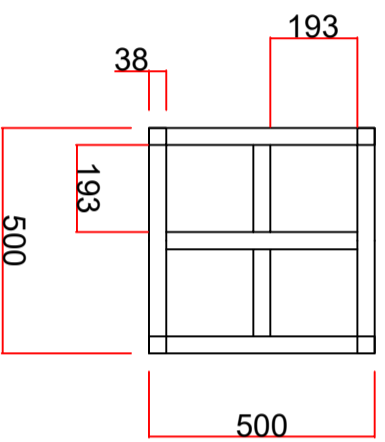

- Cutting list I have
- 4 @ 38mm sq x 1800
  - 2 @ 257 x 16 x 76
  - 2 @ 342 x 16 x 76
  - 4 @ 408 x 38 x 30
  - 1 @ 1800 x 38 x 30
  - 1 @ 470 x 38 x 38
  - plywood base 500 x 500

- whats needed
- 4 @ 38mm sq x 1800
  - 4 @ 257 x 16 x 76
  - 4 @ 342 x 16 x 76
  - 4 @ 408 x 38 x 30

plywood base 500 x 500

- Cutting list
- 4 @ 38mm sq x 1800
  - 4 @ 257 x 16 x 76
  - 4 @ 342 x 16 x 76
  - 4 @ 408 x 38 x 30

plywood base 500 x 500

**Hat & Coat & umbrella stand**  
**Laura Bryson**  
**Glynn Village**  
**Larne**