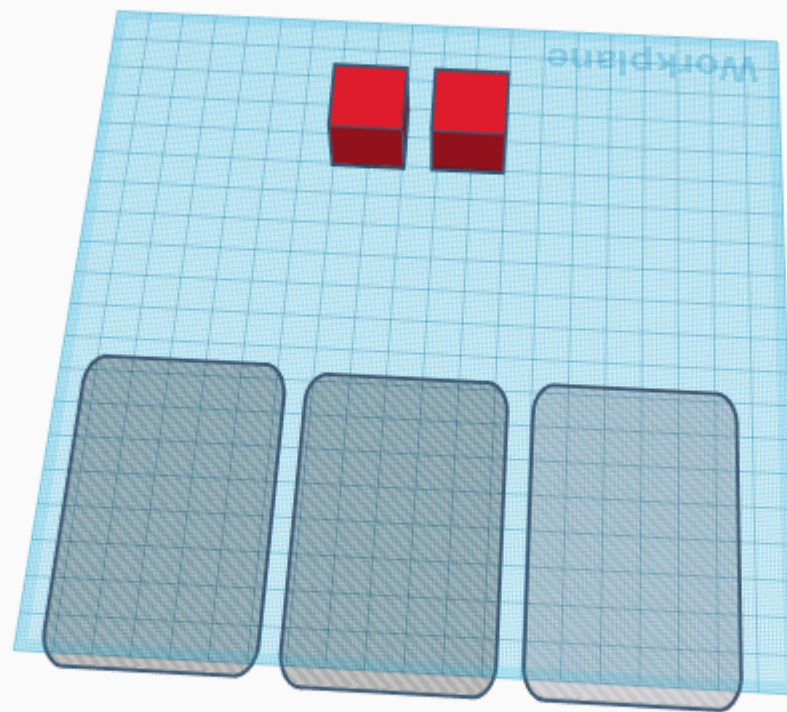

(/)

mans pocket credit card holder

Import ()

Export ()

Send To

Edit Grid

Snap Grid 1.0 mm