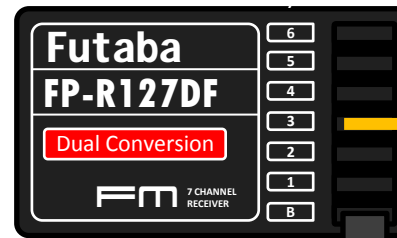

SPG805A-BM-360 Servo Power Gearbox  
www.servocity.com

Futaba transmitter

GWS Single Axis  
PG-03 Piezo Gyro

Futaba 7 channel receiver

"Y" harness

Power switch

Power switch