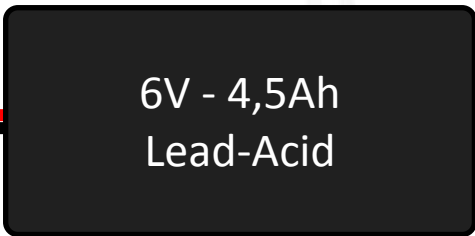

SPG805A-BM-360 Servo Power Gearbox  
www.servocity.com

Futaba transmitter

GWS Single Axis  
PG-03 Piezo Gyro

Futaba 7 channel receiver

"Y" harness

Power switch

Power switch