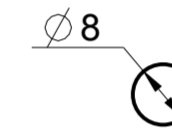

TOP PLATE

depends on the size LED you use.

FRONT PLATE

2 stk.

2 stk

< 4 mm slippery plate

2 stk.

2 stk.