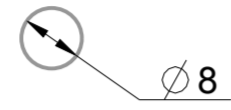

TOP PLATE

depends on the size LED you use.

FRONT PLATE

2 stk.

2 stk

< 4 mm slippery plate

2 stk.

2 stk.