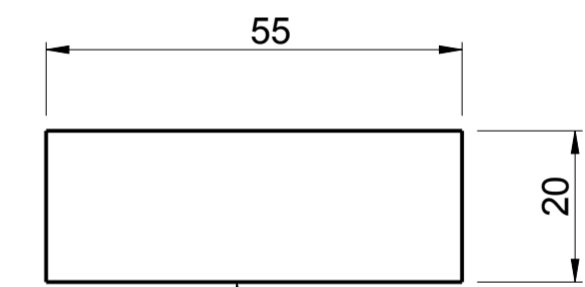

TOP PLATE

depends on the size LED you use.

FRONT PLATE

2 stk.

2 stk

< 4 mm slippery plate

2 stk.

2 stk.