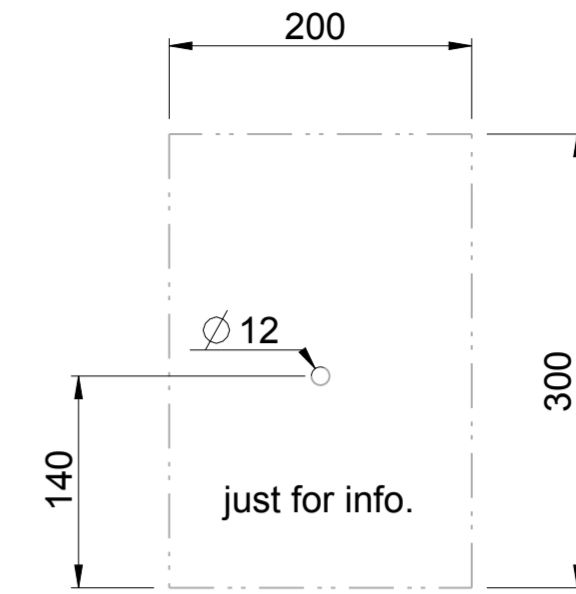

TOP PLATE

depends on the size LED you use.

FRONT PLATE

2 stk.

2 stk

< 4 mm slippery plate

2 stk.

2 stk.