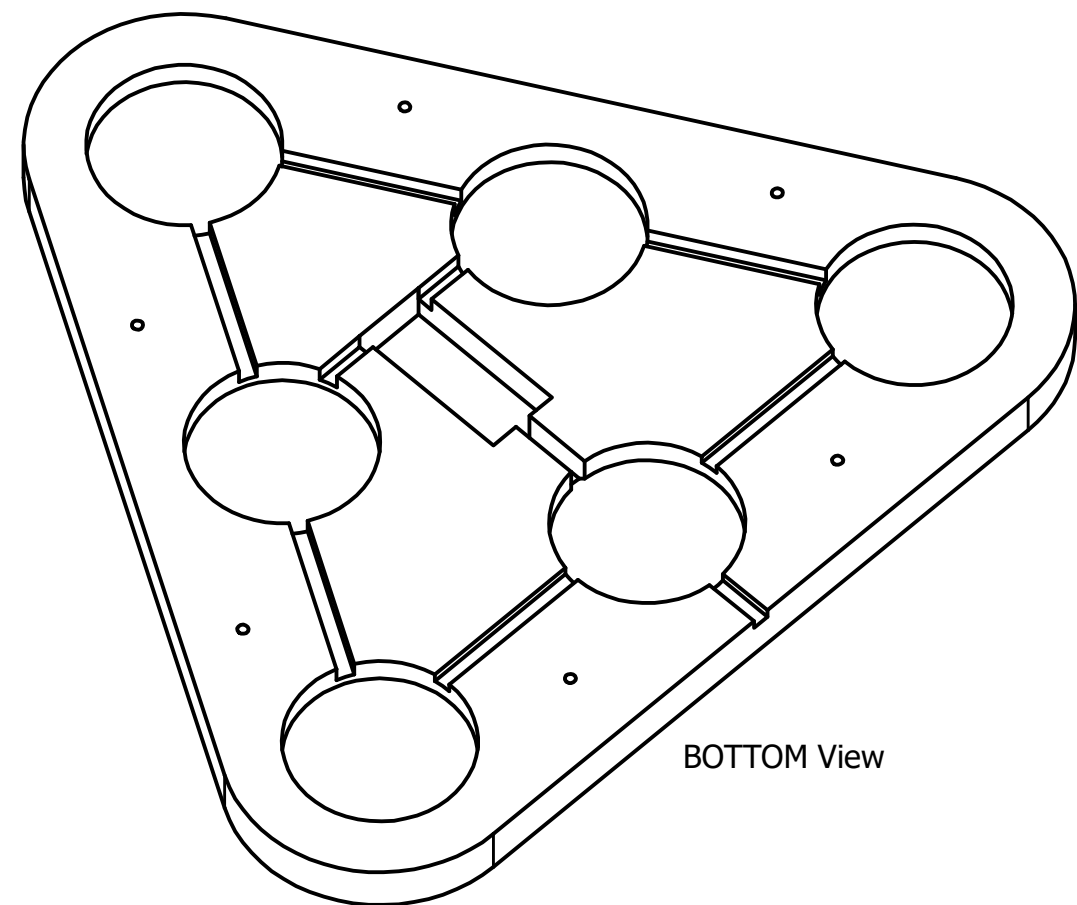

SECTION A-A
SCALE 1 / 2

TOP View

BOTTOM View

DRAWN Sybrandt	2016/02/13	TITLE		
CHECKED		RGB Beerpong pods		
QA		SIZE	DWG NO	REV
MFG		C	beerpong base hout	
APPROVED		SCALE	SHEET 1 OF 1	