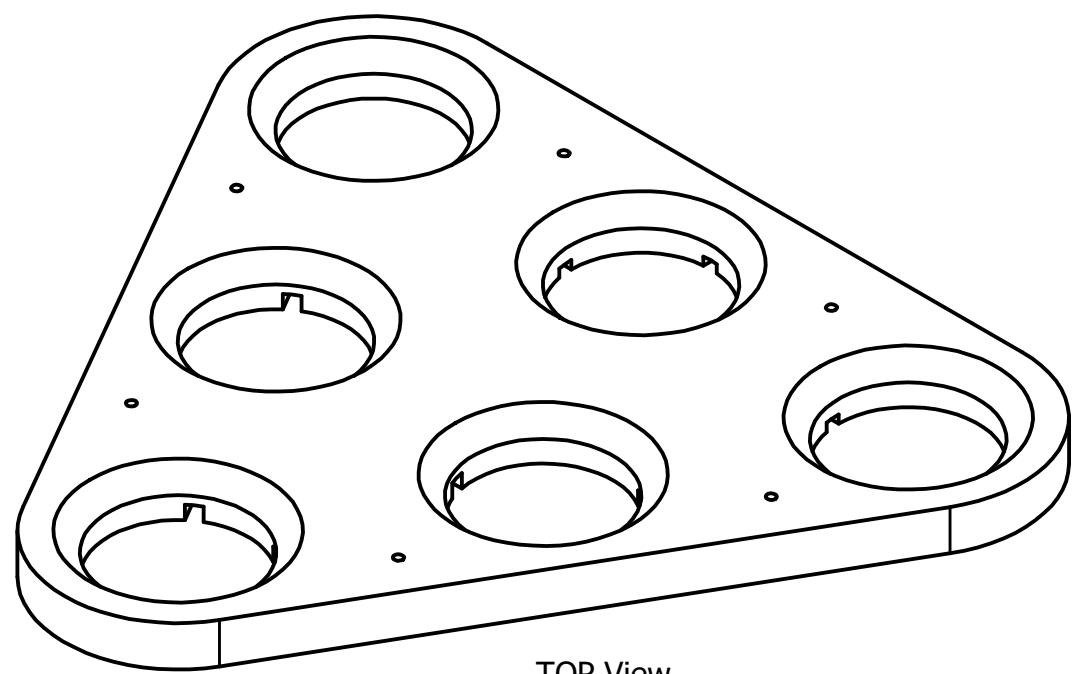

SECTION A-A
SCALE 1 / 2

TOP View

BOTTOM View

DRAWN Sybrandt	2016/02/13	TITLE		
CHECKED		RGB Beerpong pods		
QA		SIZE	DWG NO	REV
MFG		C	beerpong base hout	
APPROVED		SCALE	SHEET 1 OF 1	