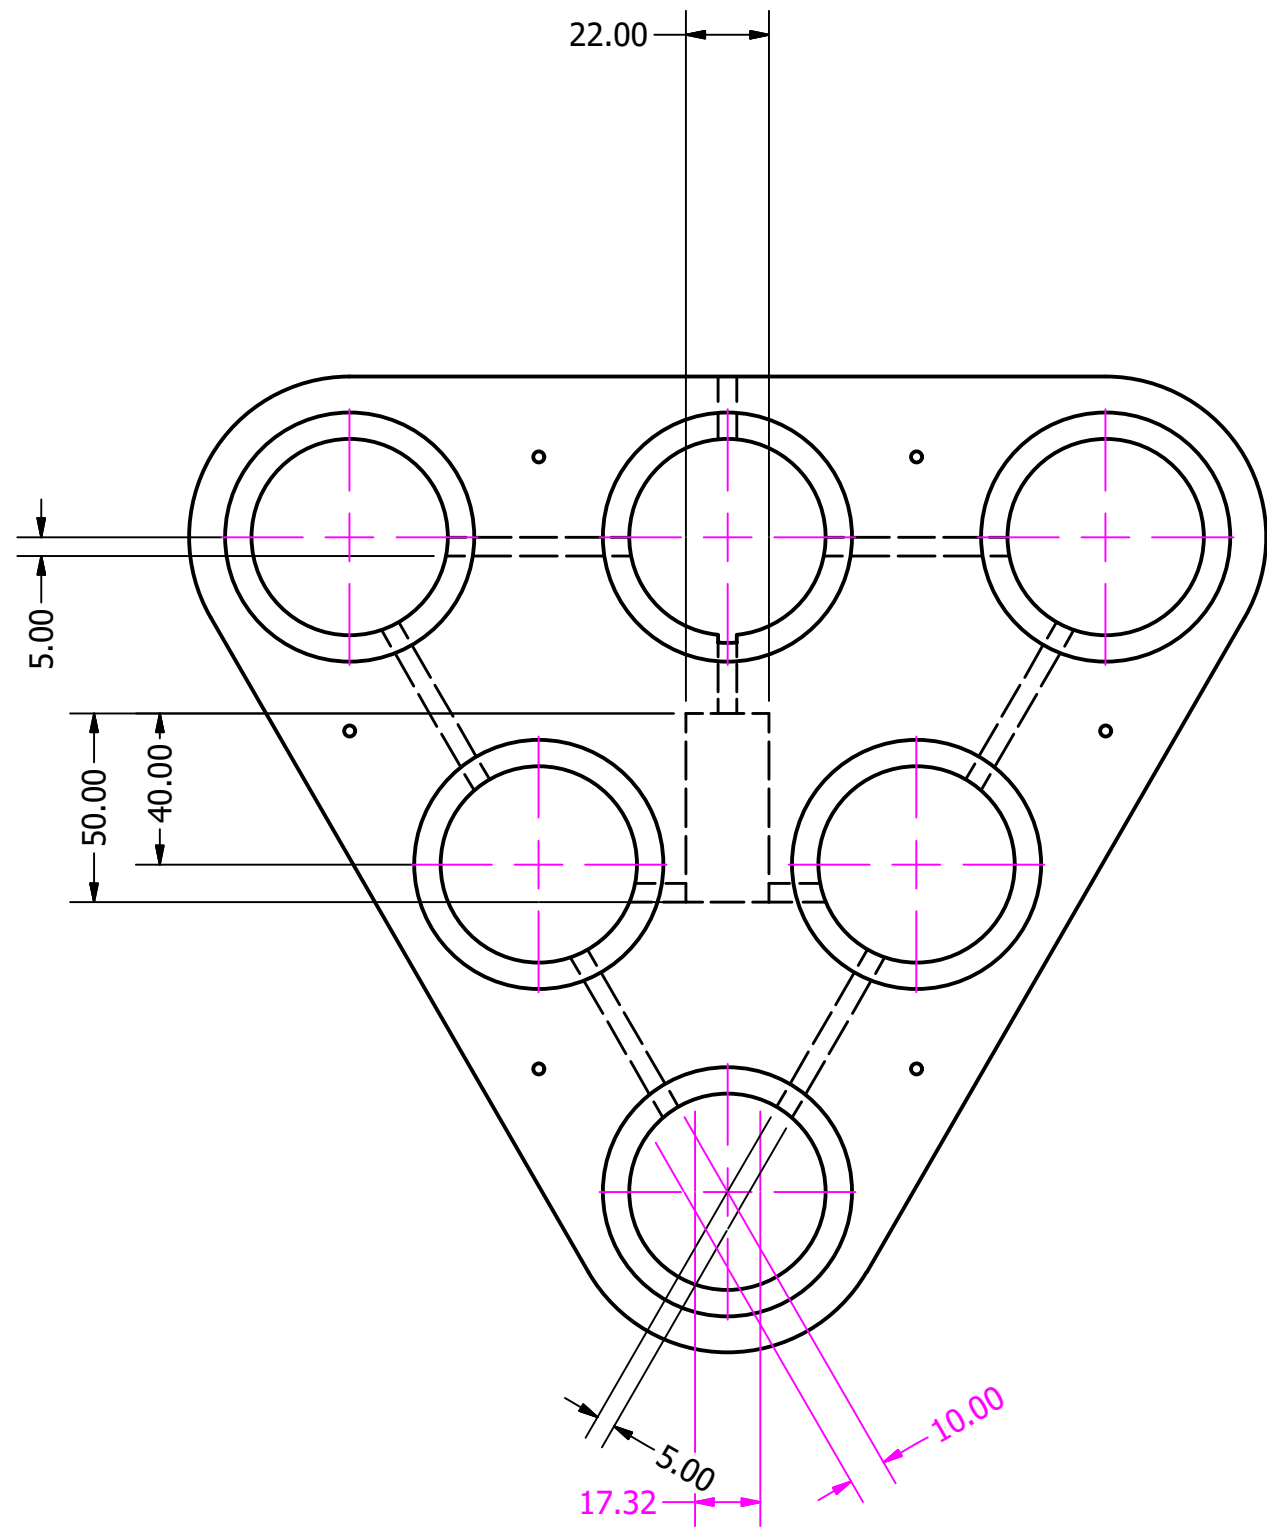

SECTION A-A
SCALE 1 / 2

TOP View

BOTTOM View

DRAWN Sybrandt	2016/02/13	TITLE		
CHECKED		RGB Beerpong pods		
QA		SIZE	DWG NO	REV
MFG		C	beerpong base hout	
APPROVED		SCALE	SHEET 1 OF 1	