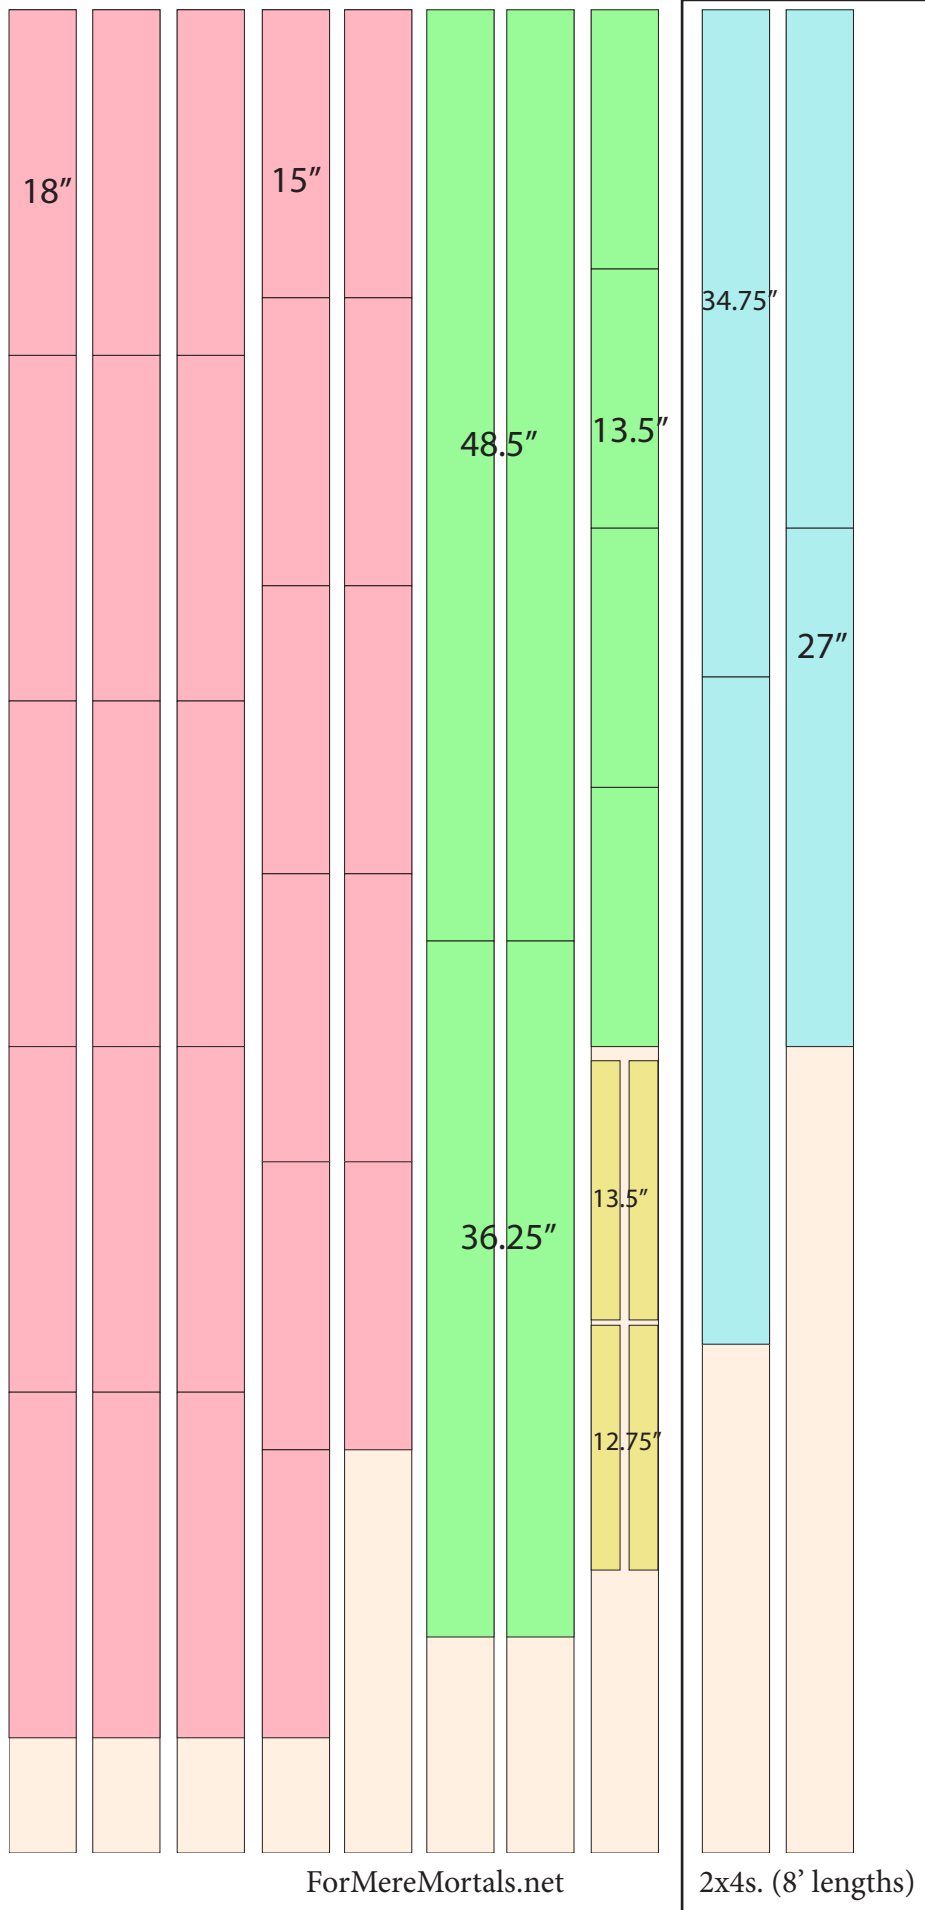

# WWMM BBQ Grill Cart

3/4" x 3.5" wide boards. (8' lengths)

ForMereMortals.net

2x4s. (8' lengths)