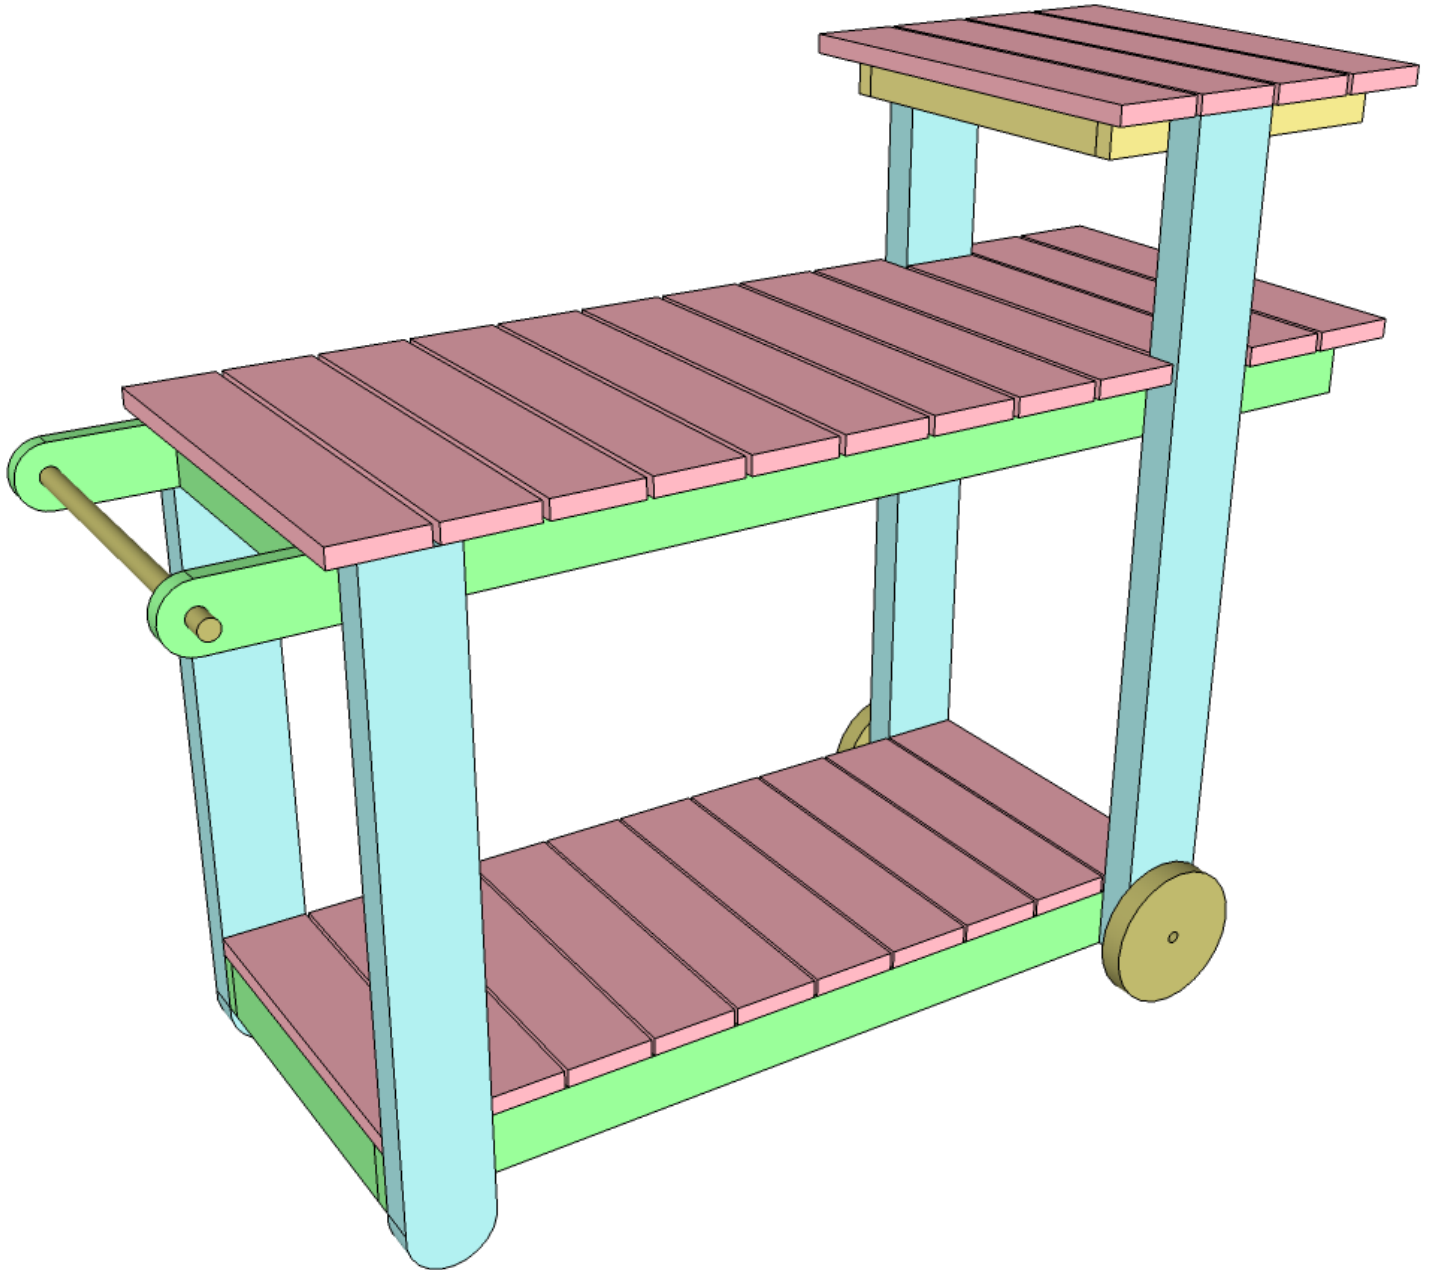

# DIY GRILL CART

# WWMM BBQ Grill Cart

3/4" x 3.5" wide boards. (8' lengths)

ForMereMortals.net

2x4s. (8' lengths)