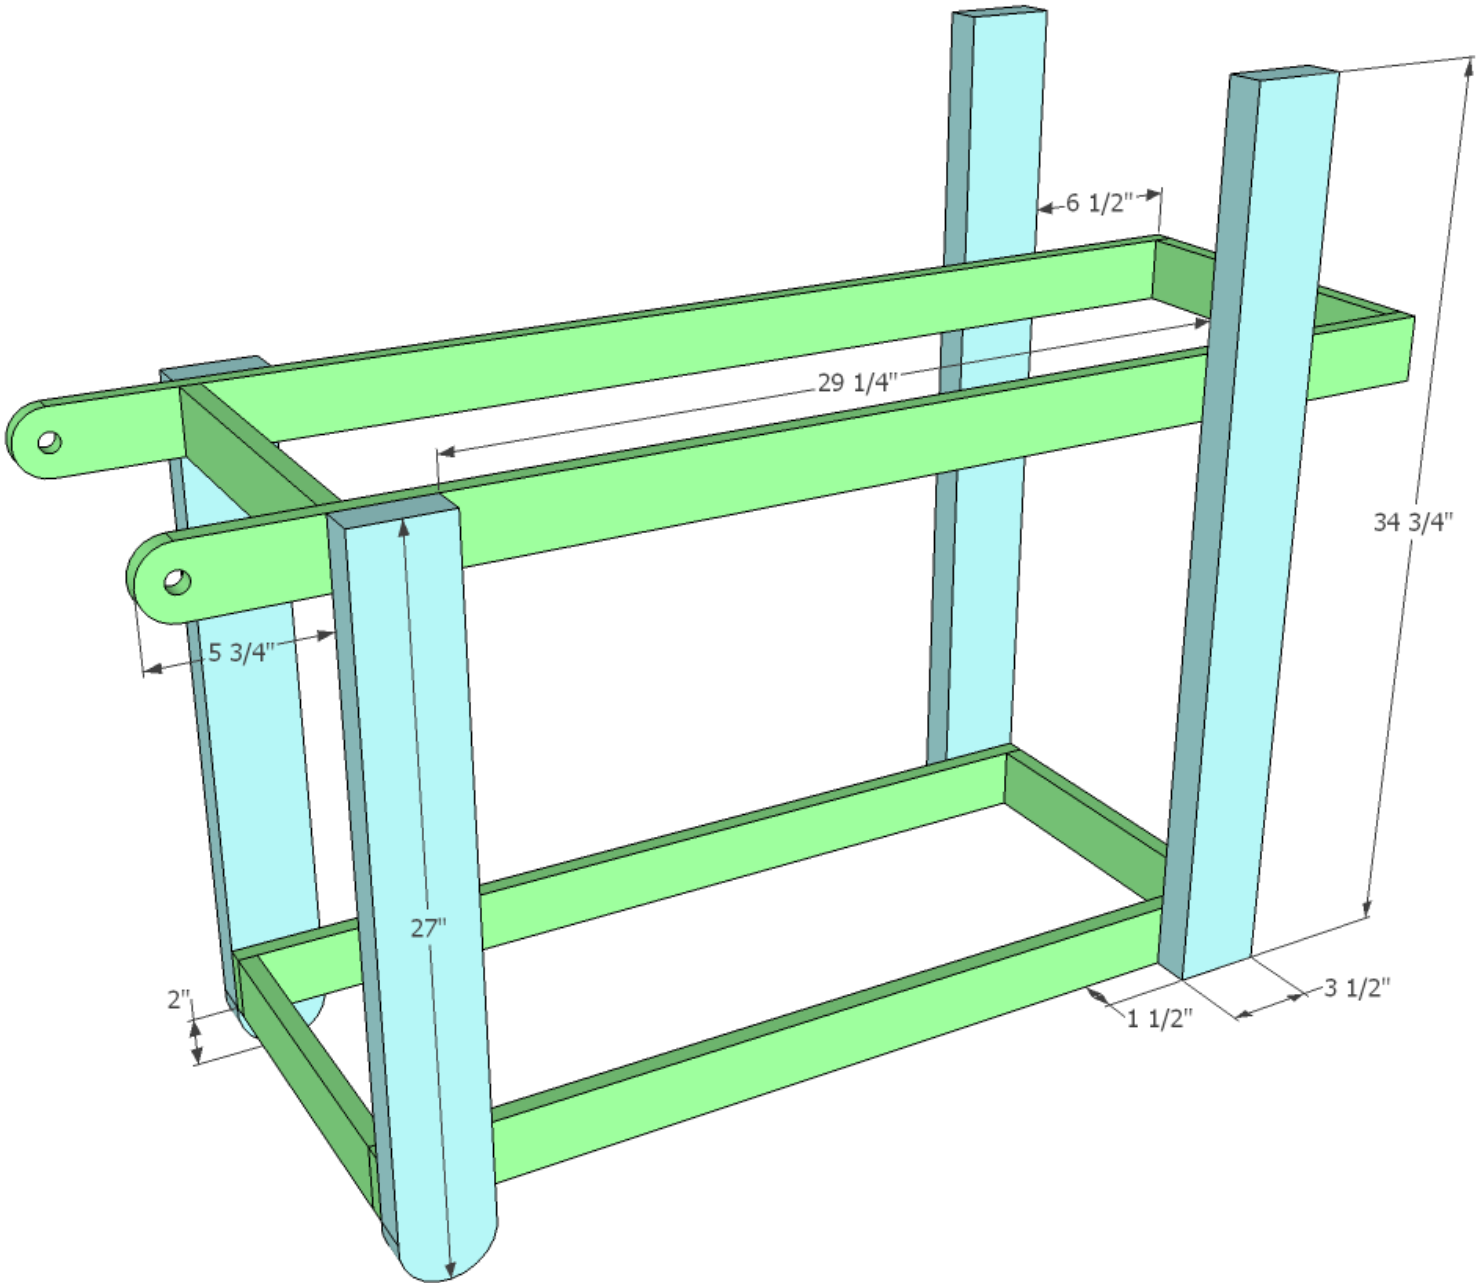

WWMM BBQ Grill Cart