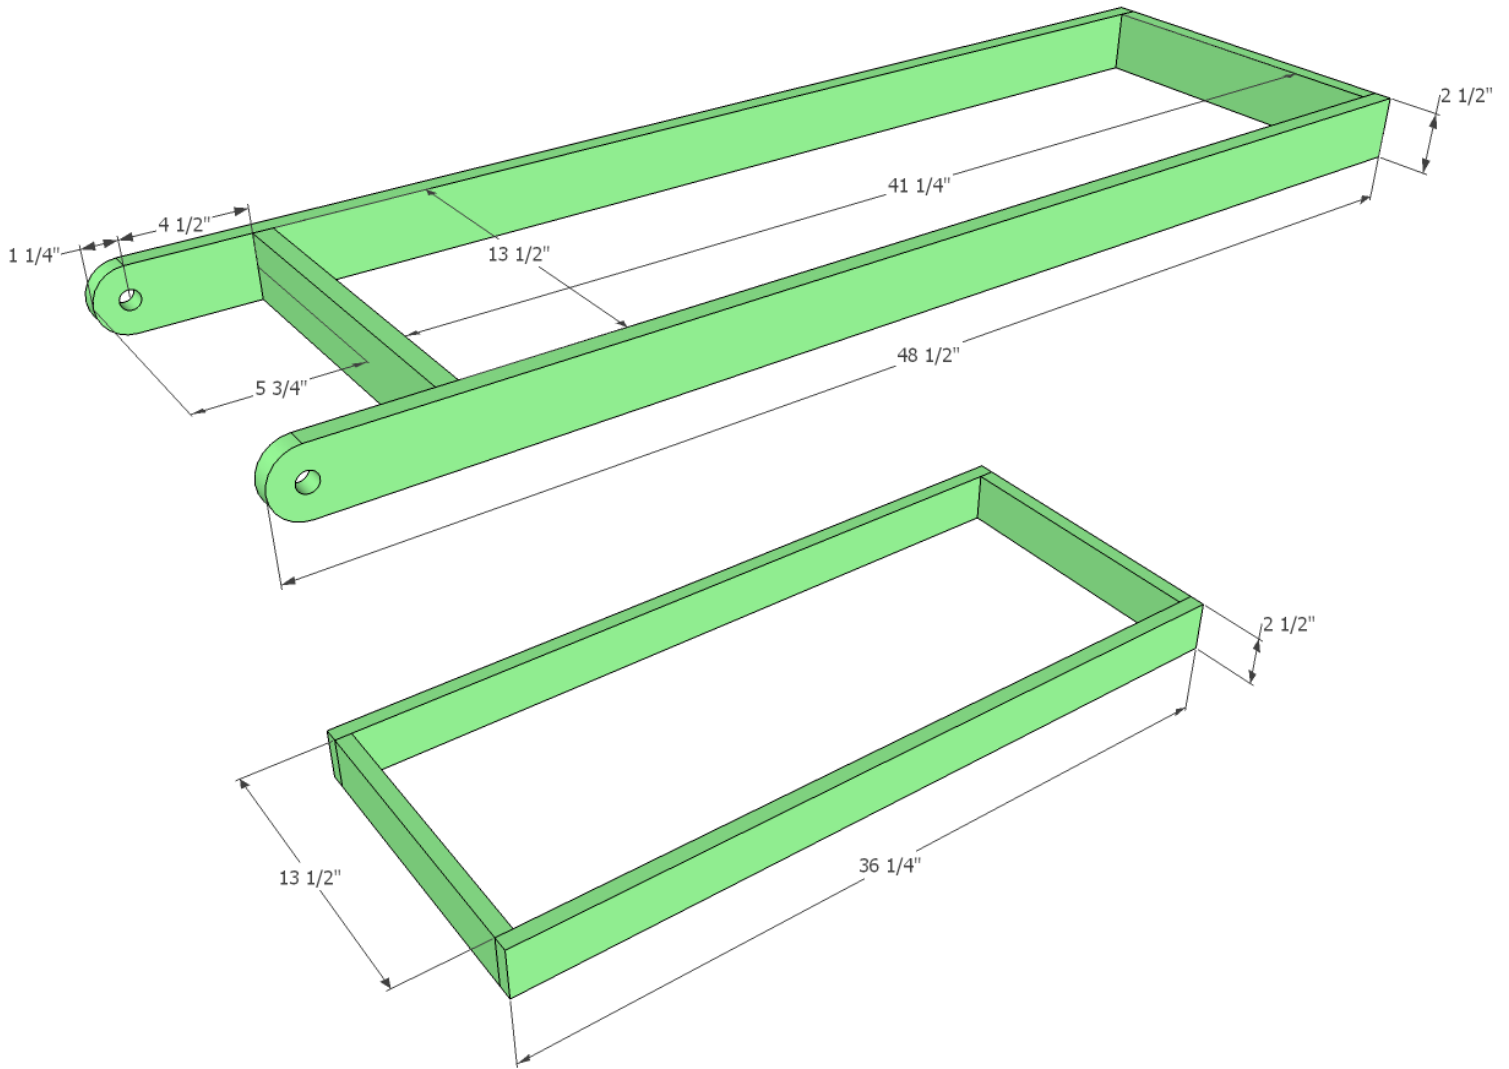

WWMM BBQ Grill Cart