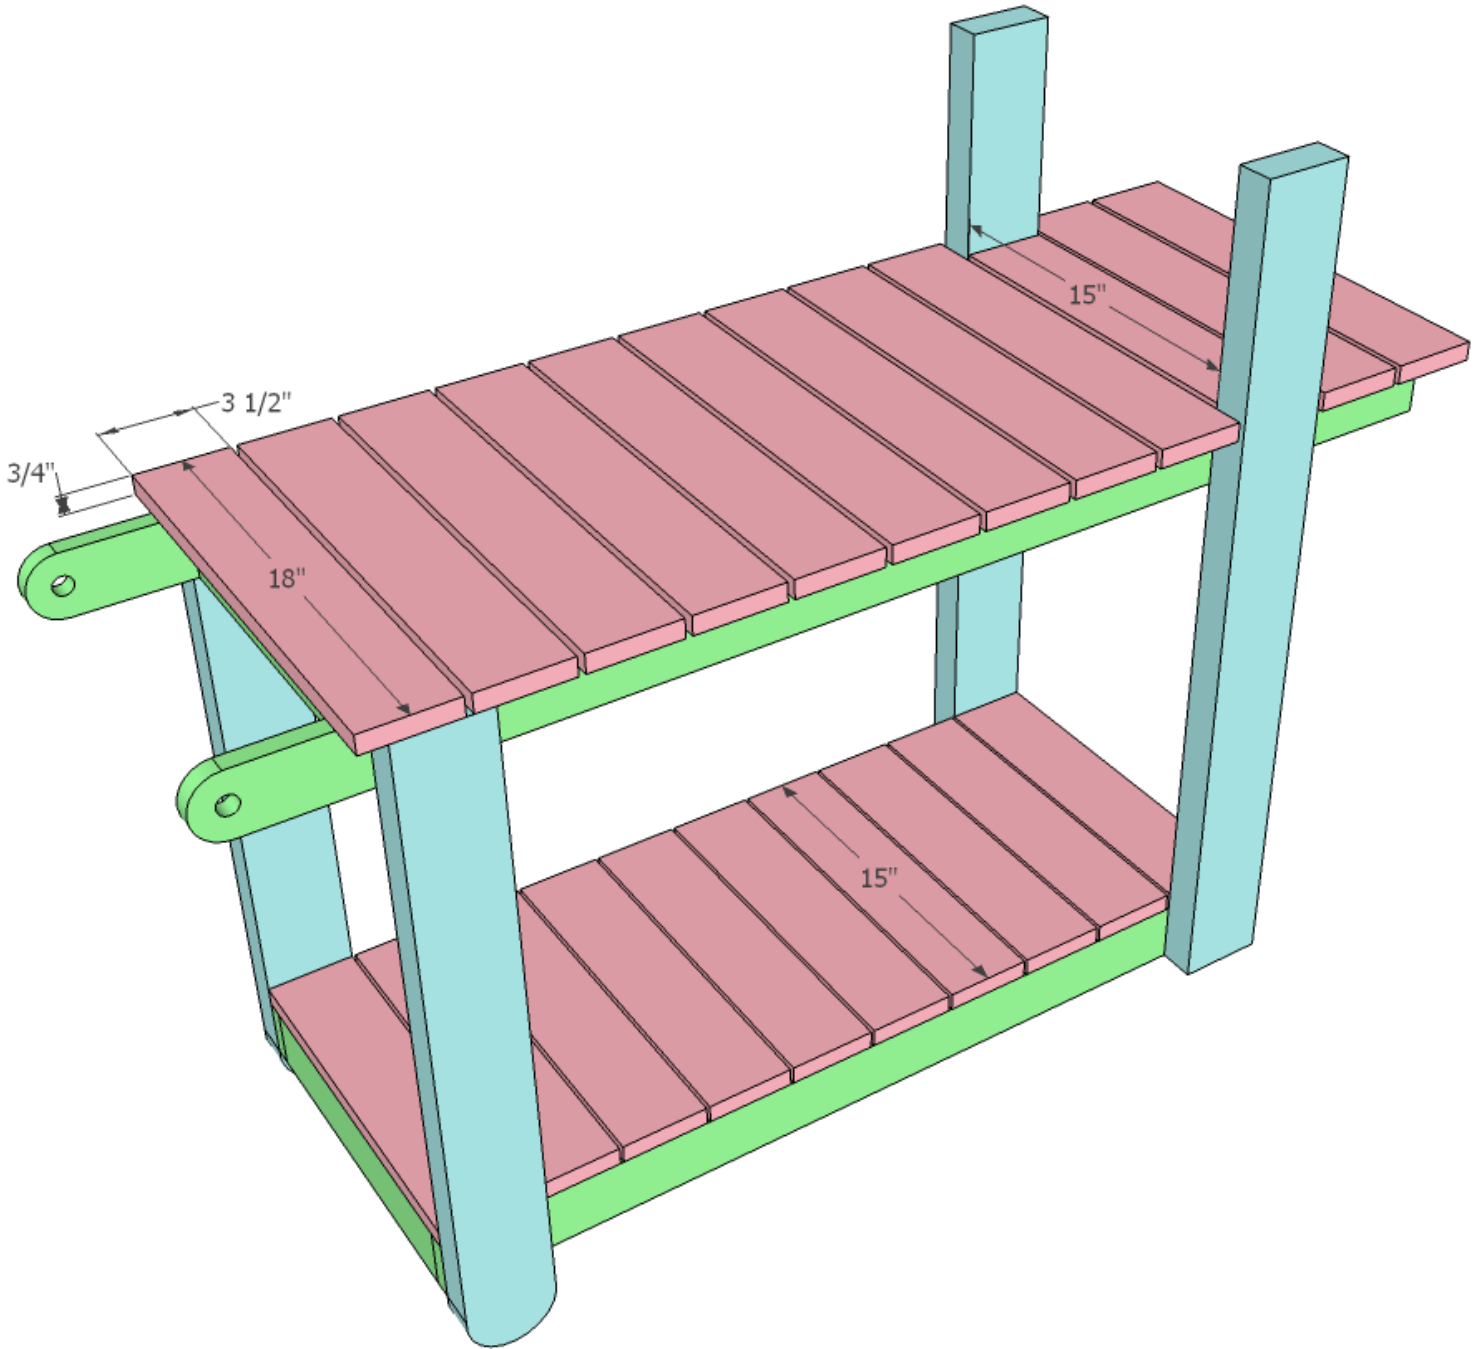

WWMM BBQ Grill Cart