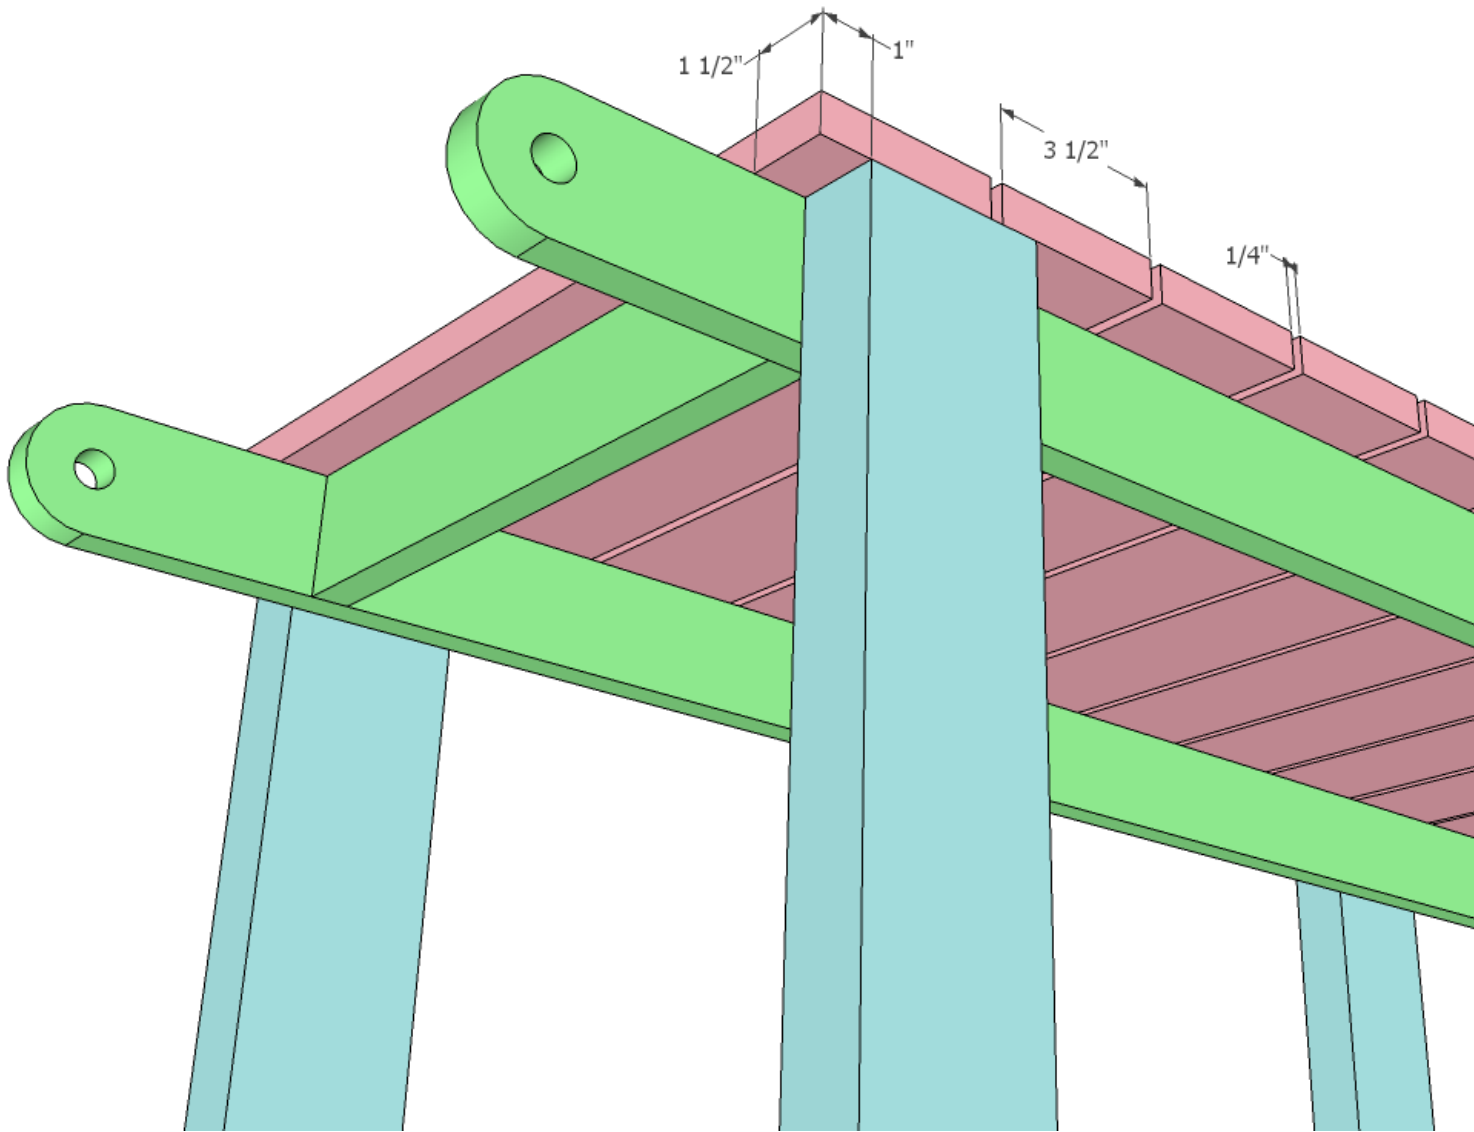

WWMM BBQ Grill Cart