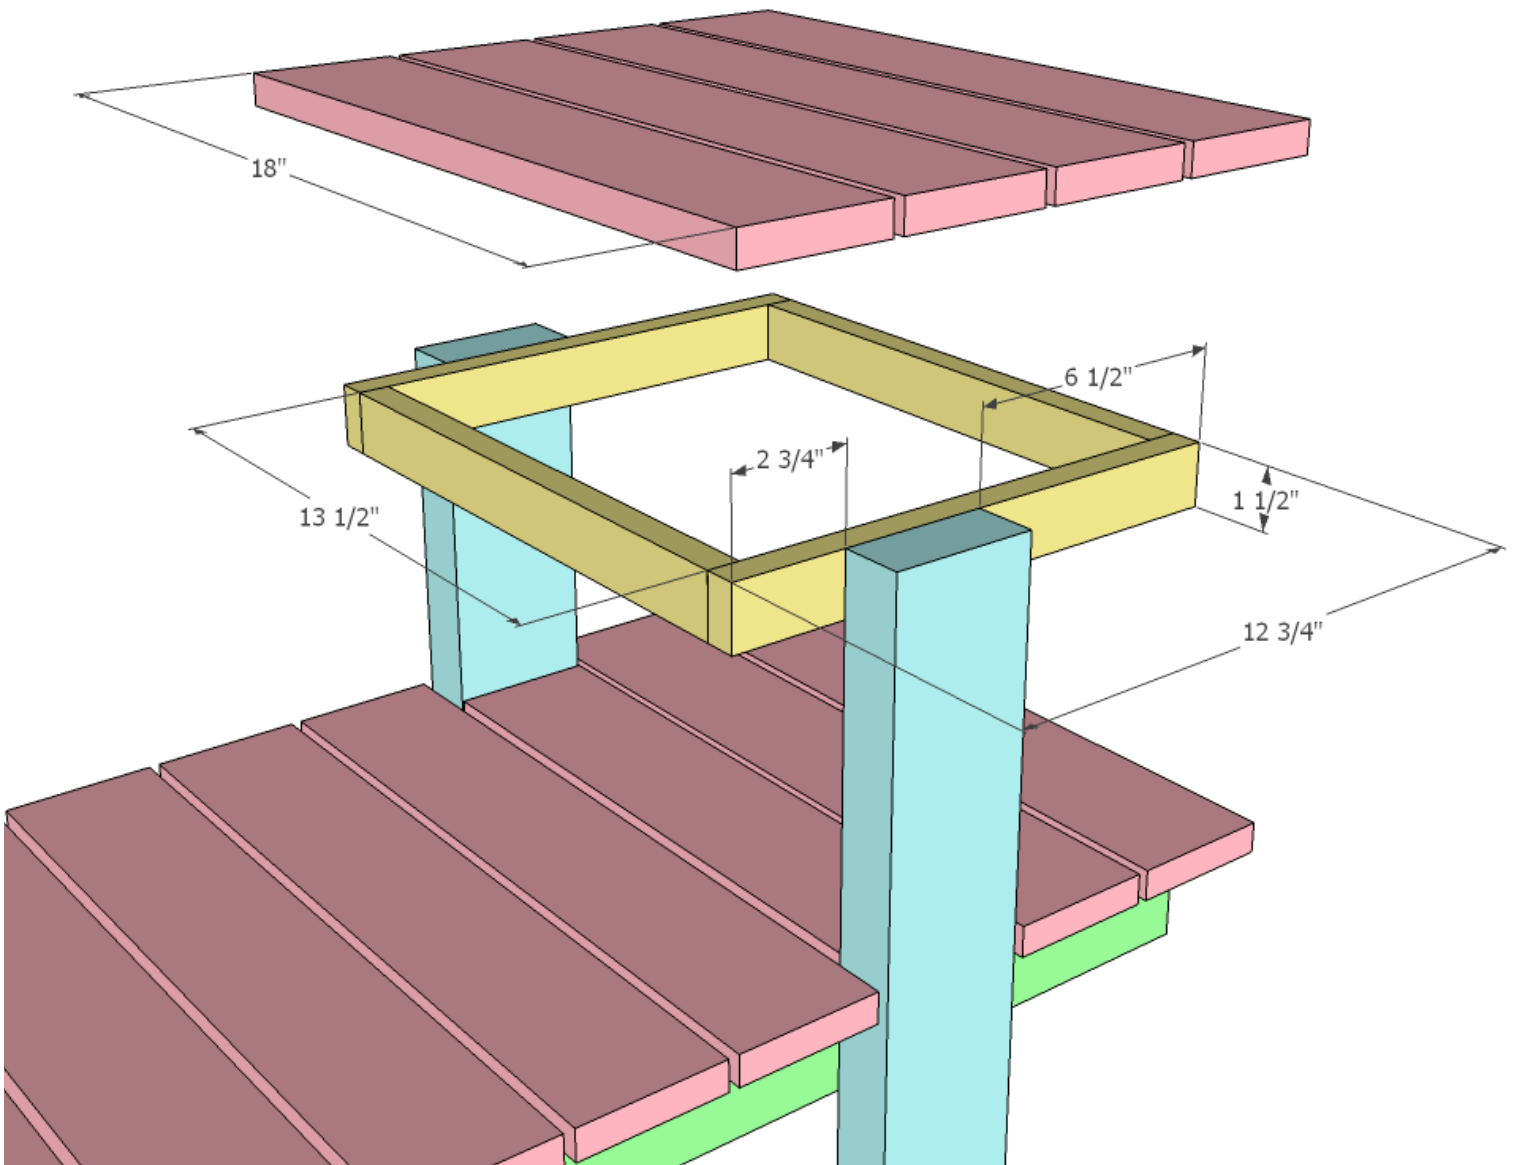

WWMM BBQ Grill Cart