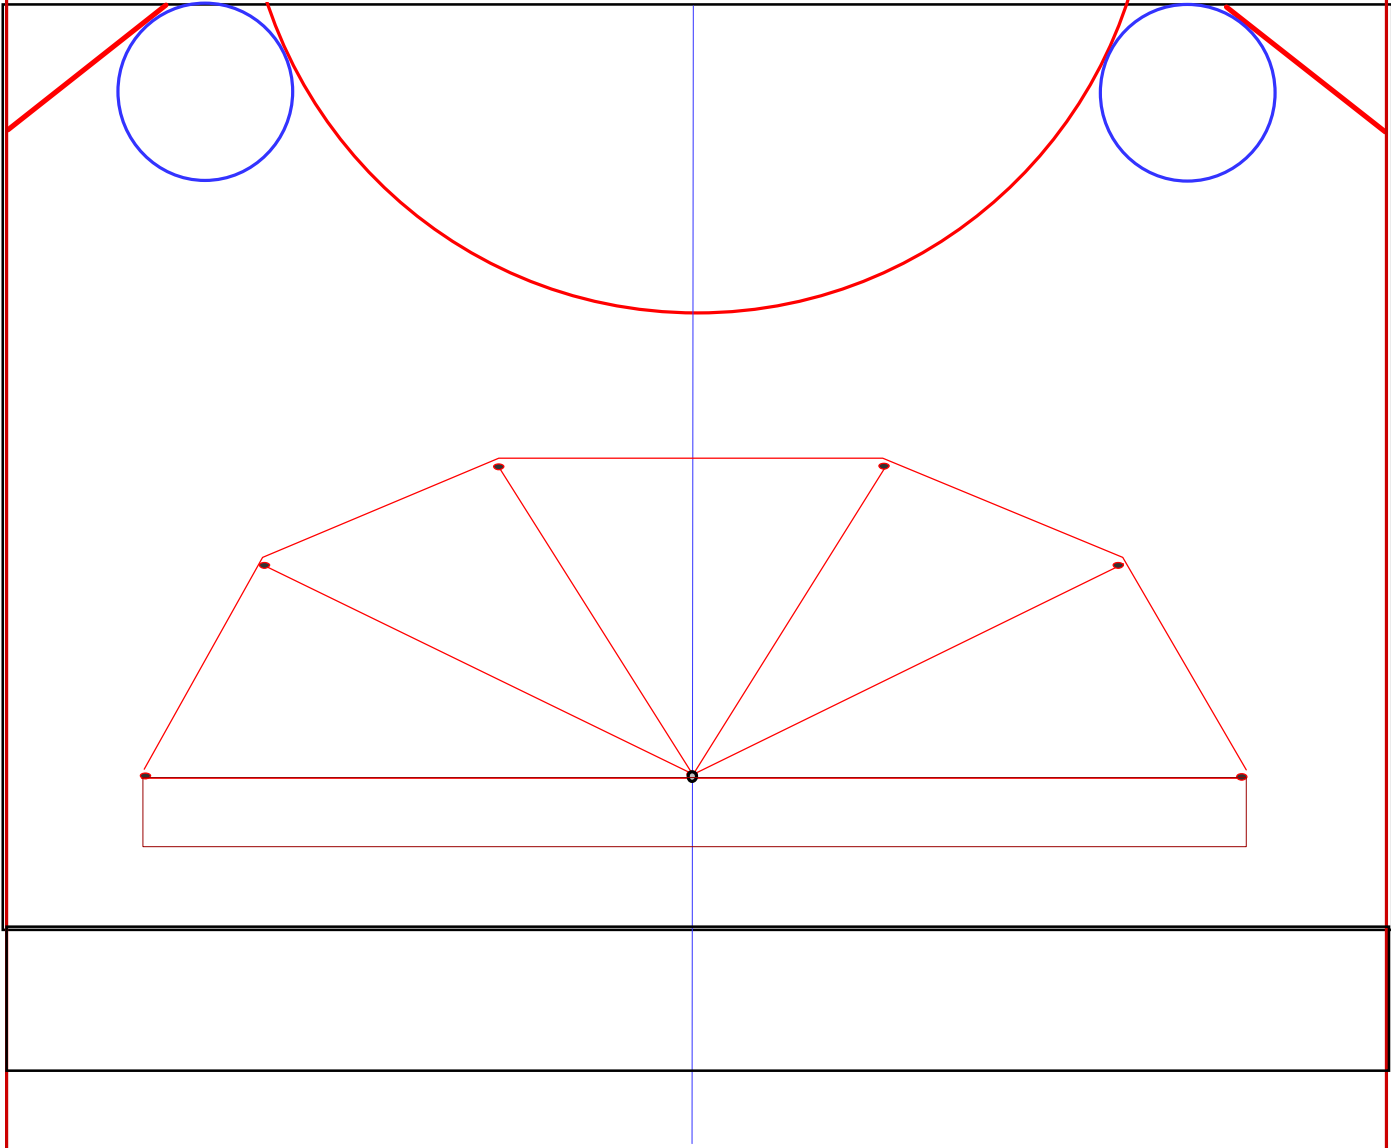

VR Viewer Top/Bottom Pattern

Black means score. Red means score and cut. Blue means informational. Star means drill using 1/8 bit