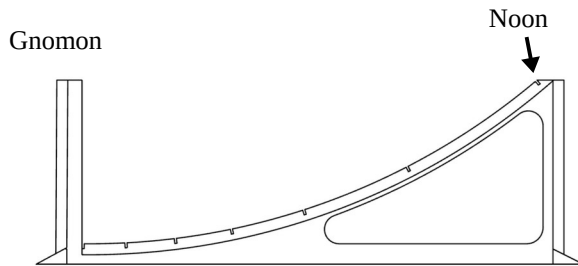

Use:

Sun Dial:

Set the pointer on the arm to your latitude.

Set the vane pointer to the current month.

Suspend the device by the suspension ring.

Read the hour from the shadow of the gnomon on the vane. Each mark represents 1 hour.

Note: In this way of measuring time, each day has exactly 12 daylight hours and 12 hours of night. The length of the hour varies throughout the year and, except on the equinoxes, the length of the night hour is different from the day hour.

Calendar: Advance the day of the week input each day. Read the position of the sun and moon relative to the zodiac on the back. Moon phase and age are also indicated on the back. Due to the less than perfect precision of the gear ratios, occasional adjustment to the wheels may need to be made manually by removing the back and adjusting the orientation of the various dials.