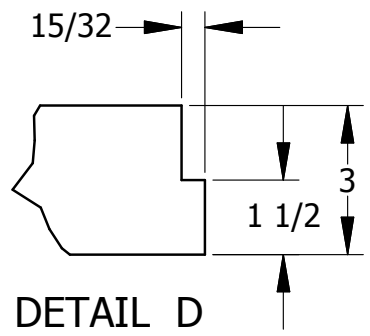

DRAWN	MWL	7/26/2016	Imagination Un Ltd.	
CHECKED			TITLE	
MFG			TREE SHELF	
APPROVED			SIZE	DWG NO
			B	MWL-09232016-01
			SCALE	REV
			Do Not Scale	01
			SHEET 4 OF 5