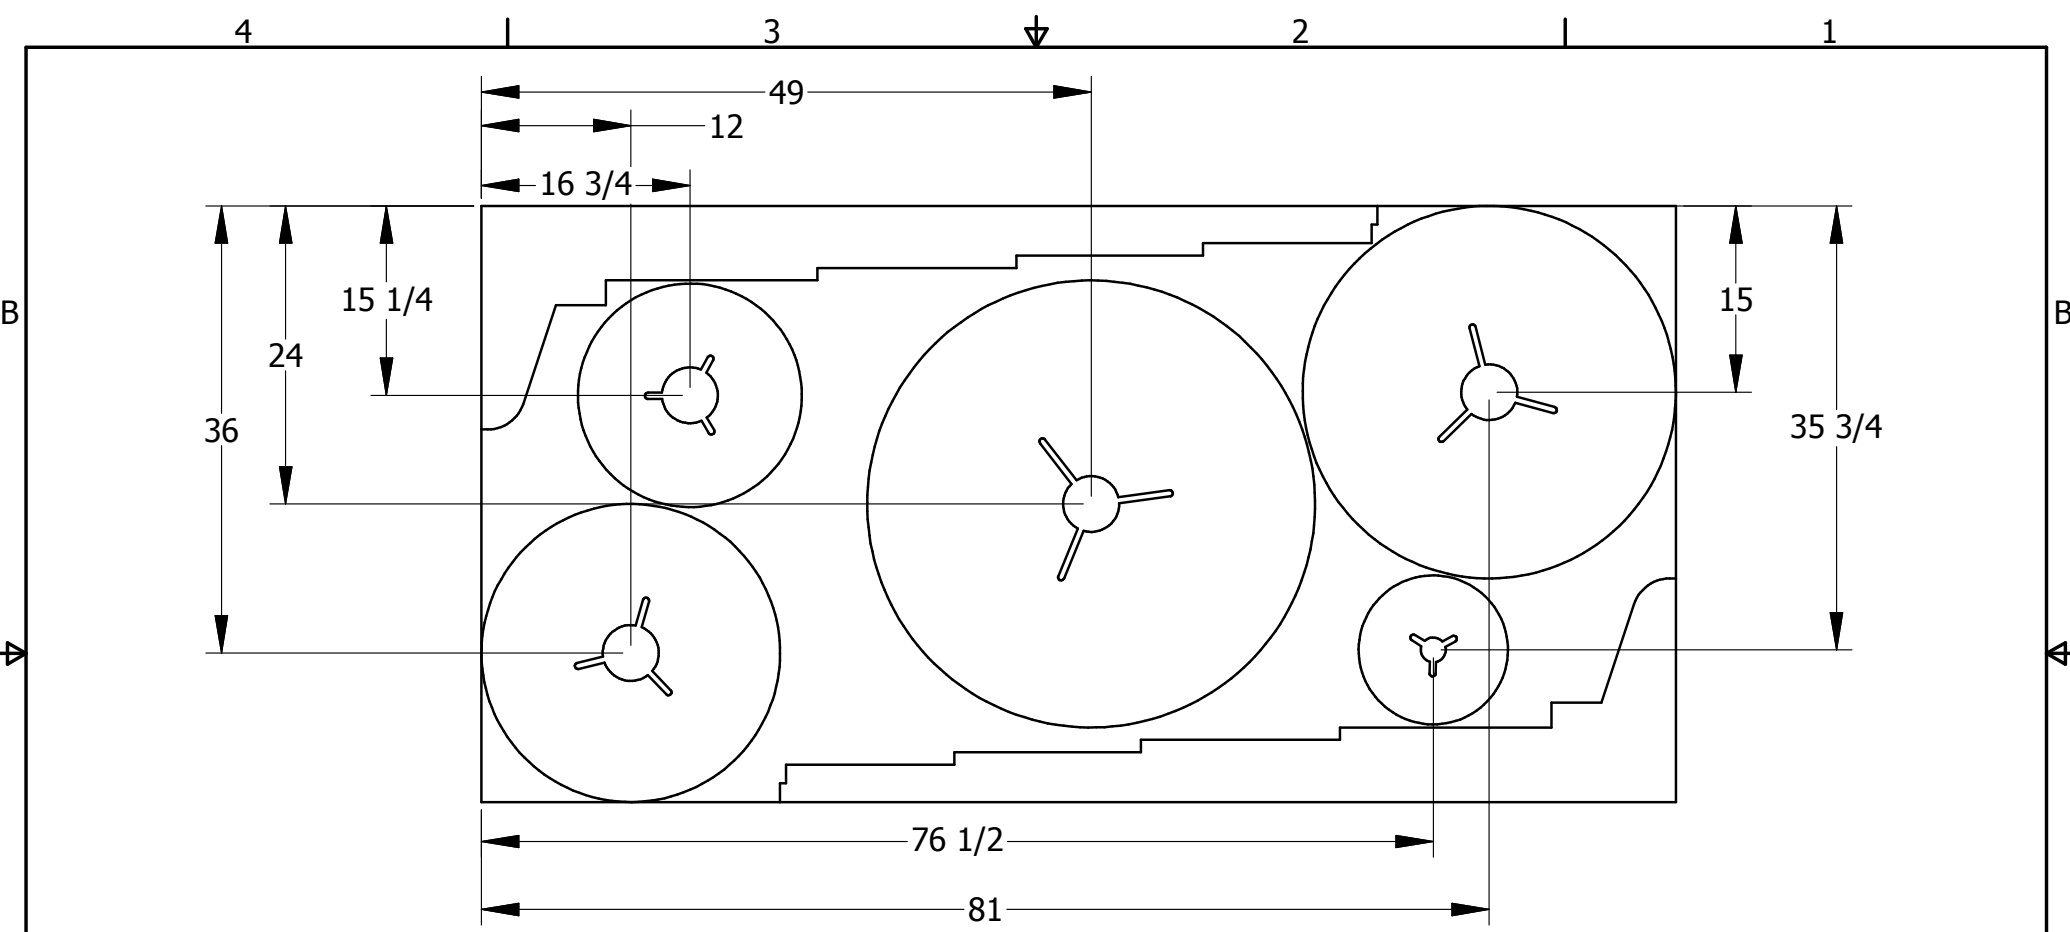

DRAWN	MWL	7/26/2016	Imagination Un Ltd.	
CHECKED			TITLE	
MFG			TREE SHELF	
APPROVED			SIZE	DWG NO
			B	MWL-09232016-01
			SCALE	REV
			Do Not Scale	01
			SHEET 5 OF 5