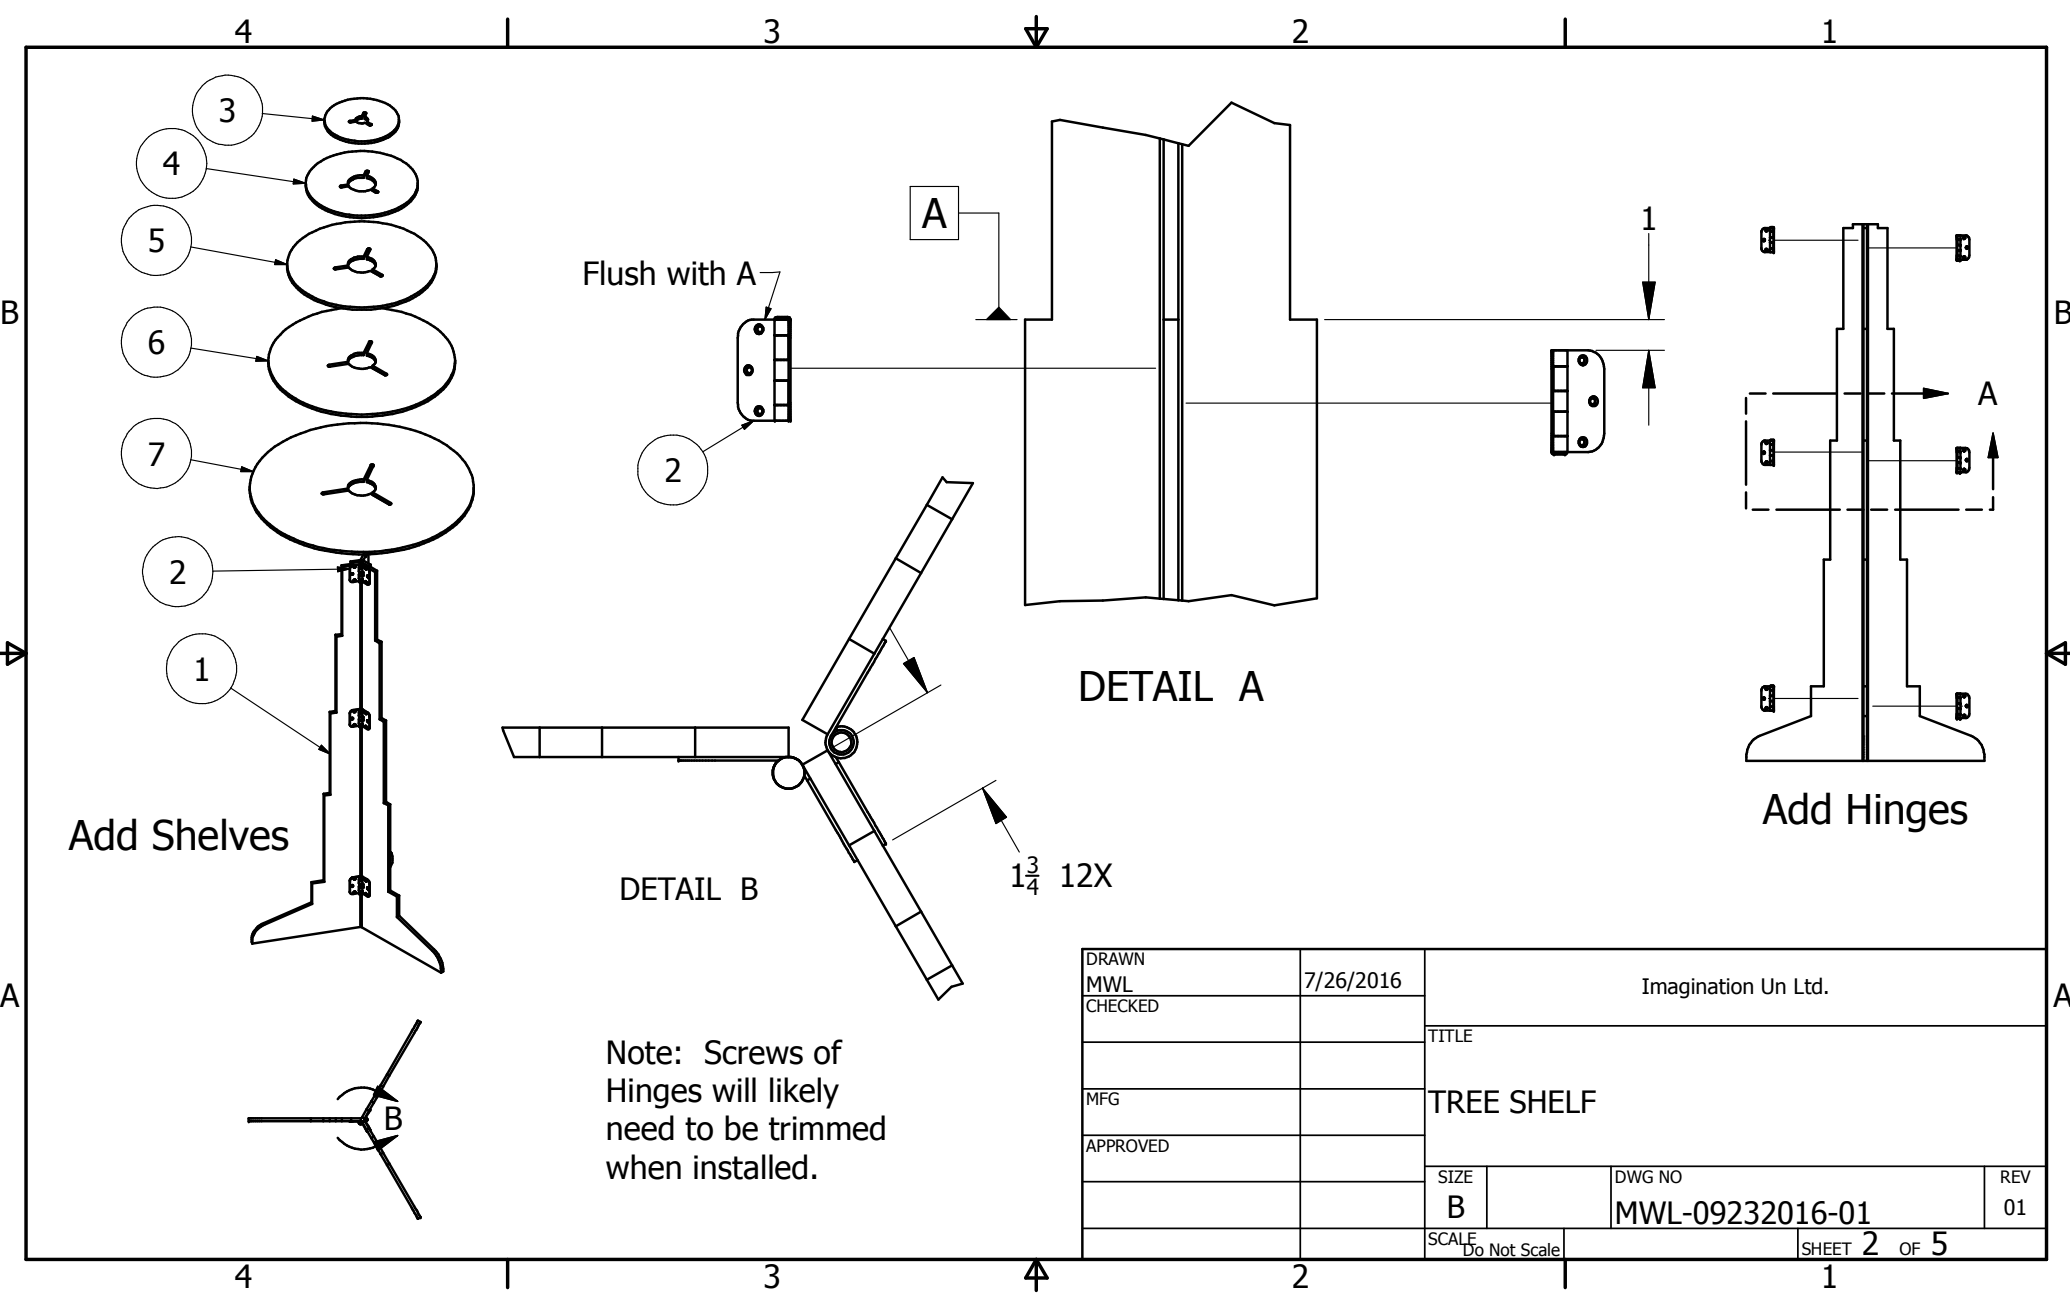

DRAWN	MWL	7/26/2016	Imagination Un Ltd.	
CHECKED			TITLE	
MFG			TREE SHELF	
APPROVED			SIZE	DWG NO
			B	MWL-09232016-01
			SCALE	REV
			Do Not Scale	01
			SHEET 2 OF 5