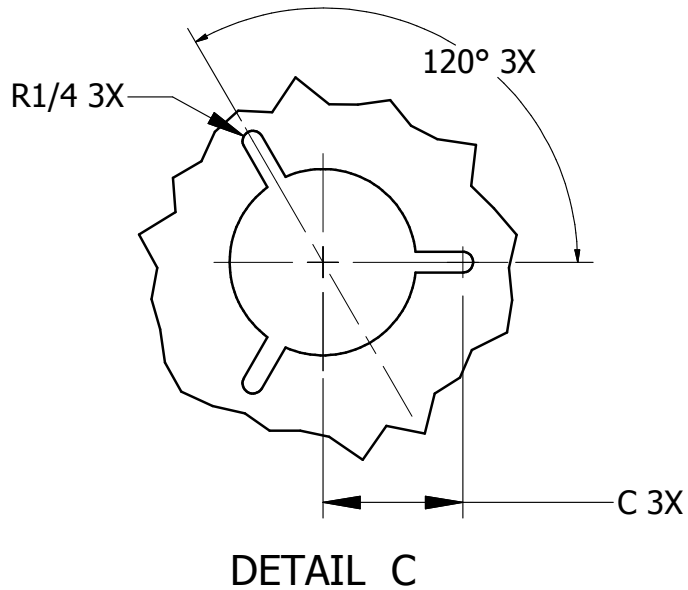

PARTS LIST			
ITEM	QTY	PART NUMBER	DESCRIPTION
1	3	Leg	Folding Leg
2	6	Hinge	3 1/2" Door Hinge 5/8" Rad
3	1	Shelf-01	Shelf 12 in Dia
4	1	Shelf-02	Shelf 18 in Dia
5	1	Shelf-03	Shelf 24 in Dia
6	1	Shelf-04	Shelf 30 in Dia
7	1	Shelf-05	Shelf 36 in Dia

Shelf-05	Shelf-05	36 in	4 1/2 in	6 1/2 in
Shelf-04	Shelf-04	30 in	4 1/2 in	5 1/2 in
Shelf-03	Shelf-03	24 in	4 1/2 in	4 1/2 in
Shelf-02	Shelf-02	18 in	4 1/2 in	3 1/2 in
Shelf-01	Shelf-01	12 in	2 in	2 in
Member	Part Number	A	B	C