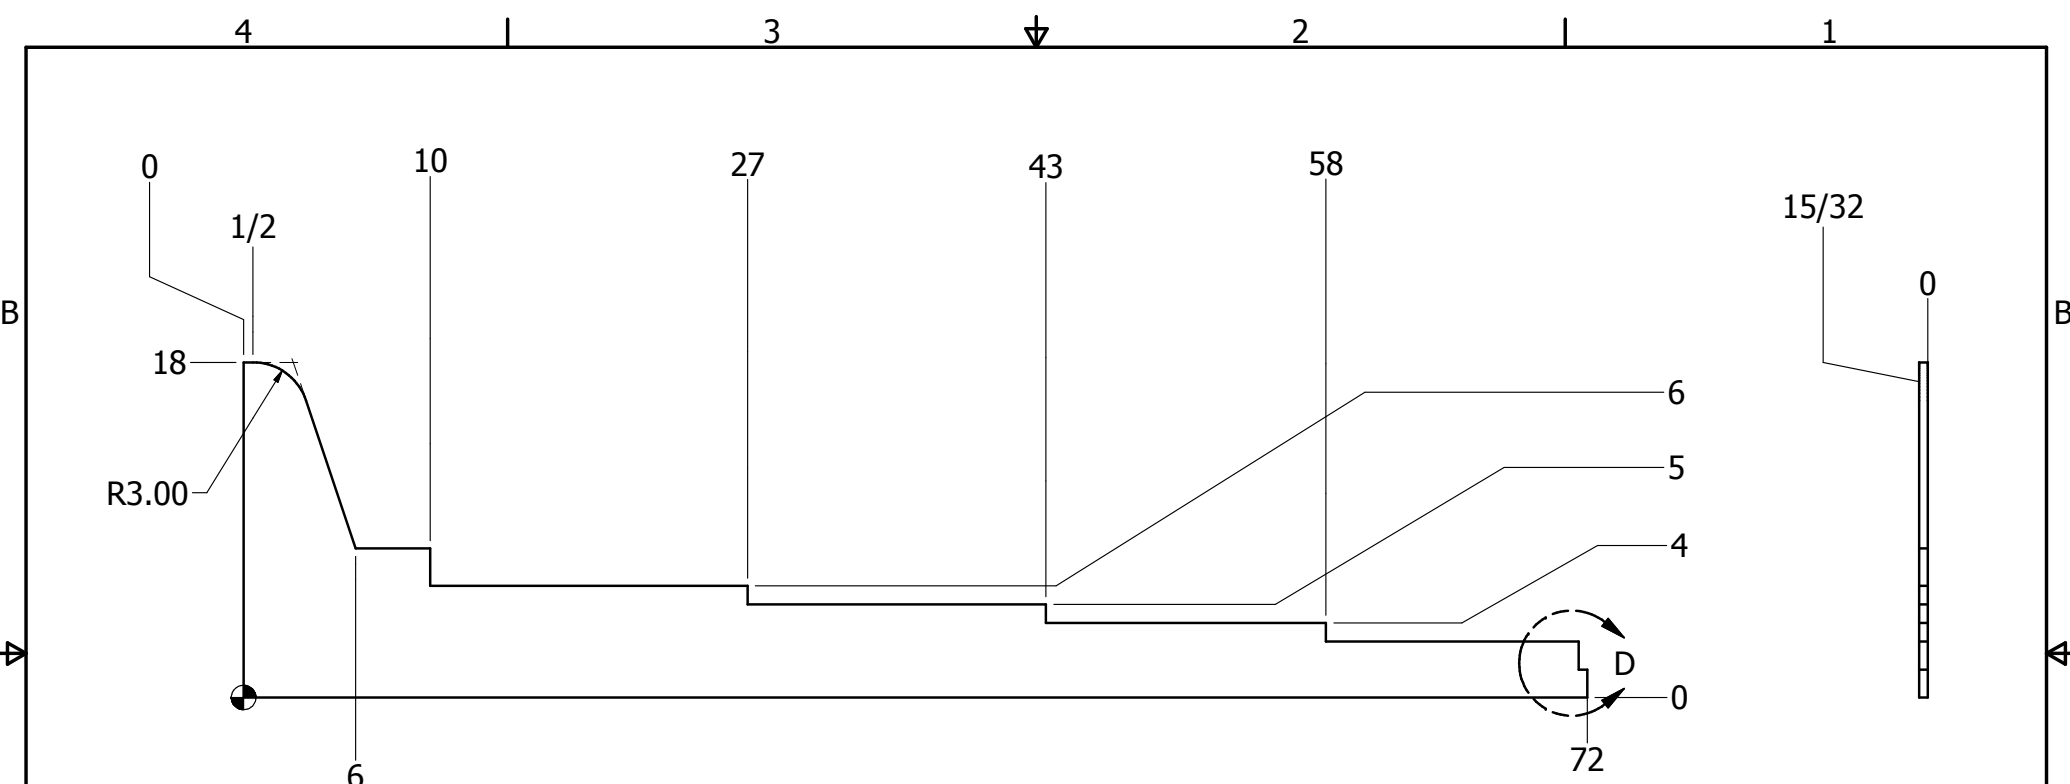

DRAWN	MWL	7/26/2016	Imagination Un Ltd.	
CHECKED			TITLE	
MFG			TREE SHELF	
APPROVED			SIZE	DWG NO
			B	MWL-09232016-01
			SCALE	REV
			Do Not Scale	01
			SHEET 4 OF 5