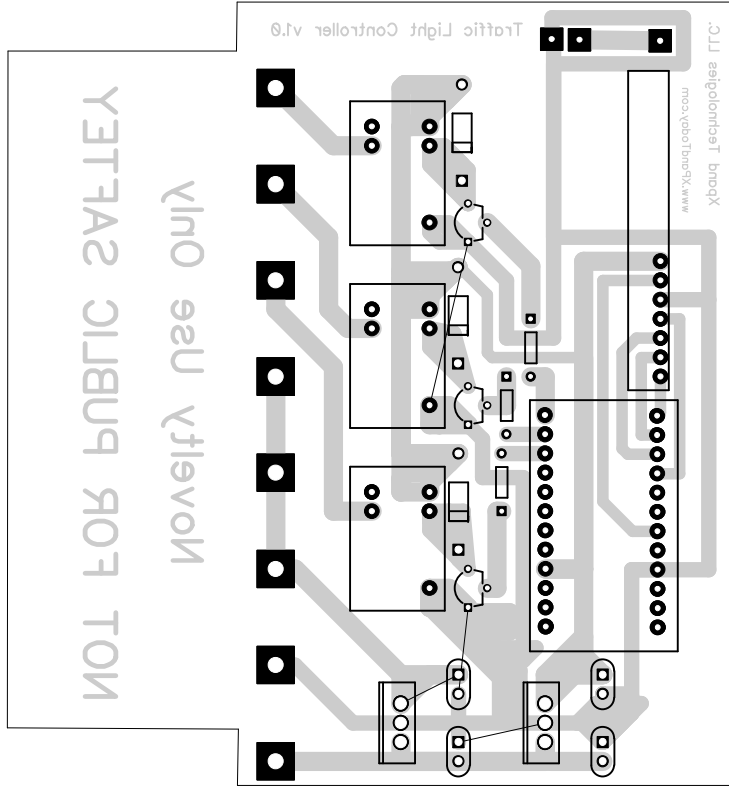

2

1

B

B

A

A

2

1

Title Traffic Light Controller		
Size	Number	Rev 1
Date	Drawn by	Ken M.
Filename	Sheet	