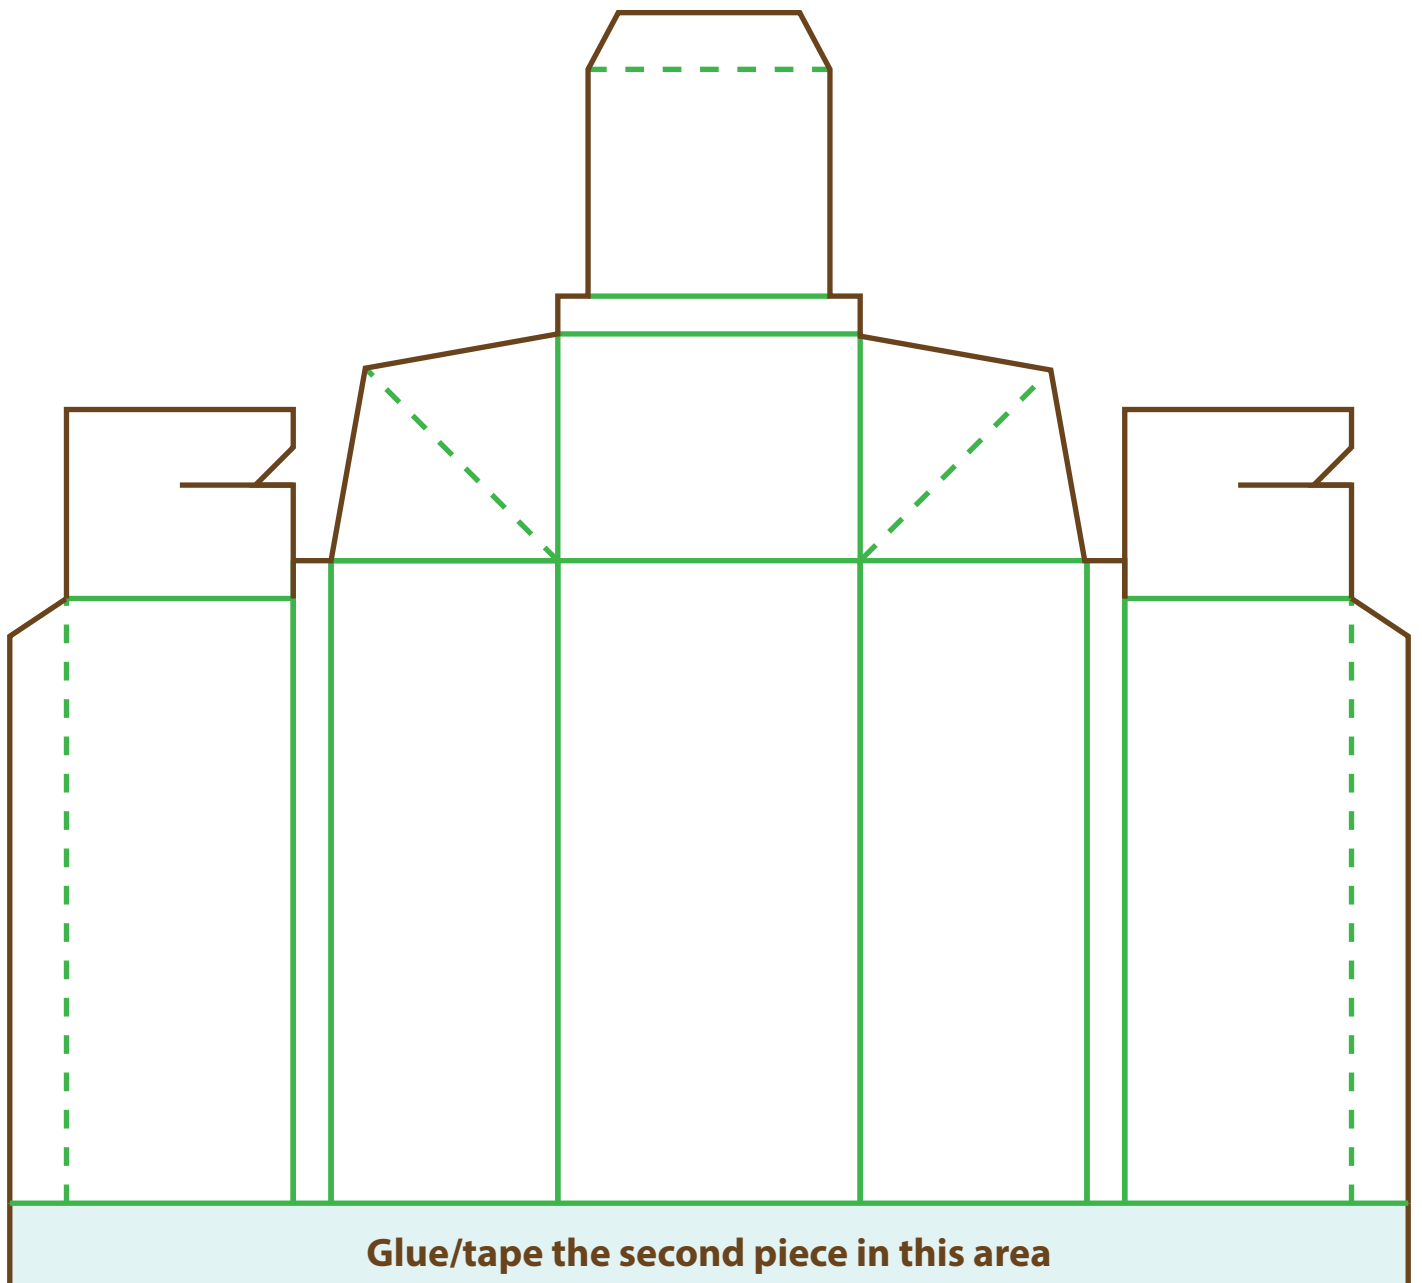

# Template of the name stand

- Box part -

Brown lines: Cutting lines

Green lines: Mountain fold

Green dash lines: Valley fold

Bottom piece  
W 16cm, H 3cm