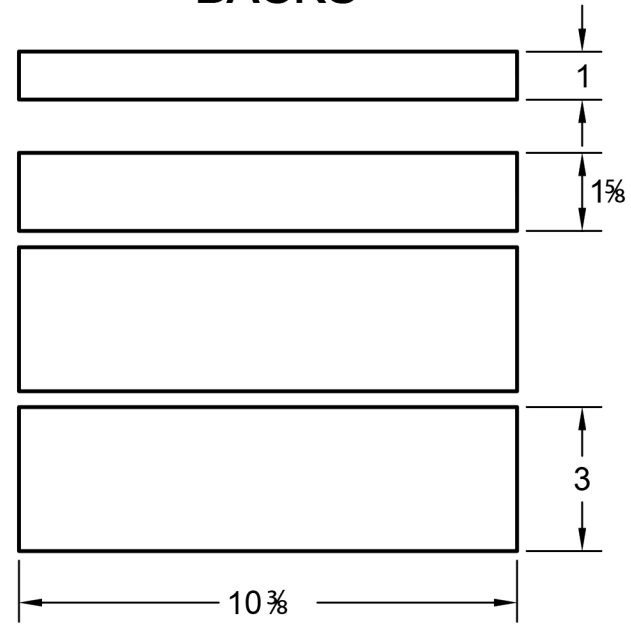

10° WEDGES

BACKS

SIDES

SHELVES

PROJECT TAPE-ROLL STORAGE RACK	
An incredibly simple, highly customizable approach to storing rolls of tape.	
1:4	1/1