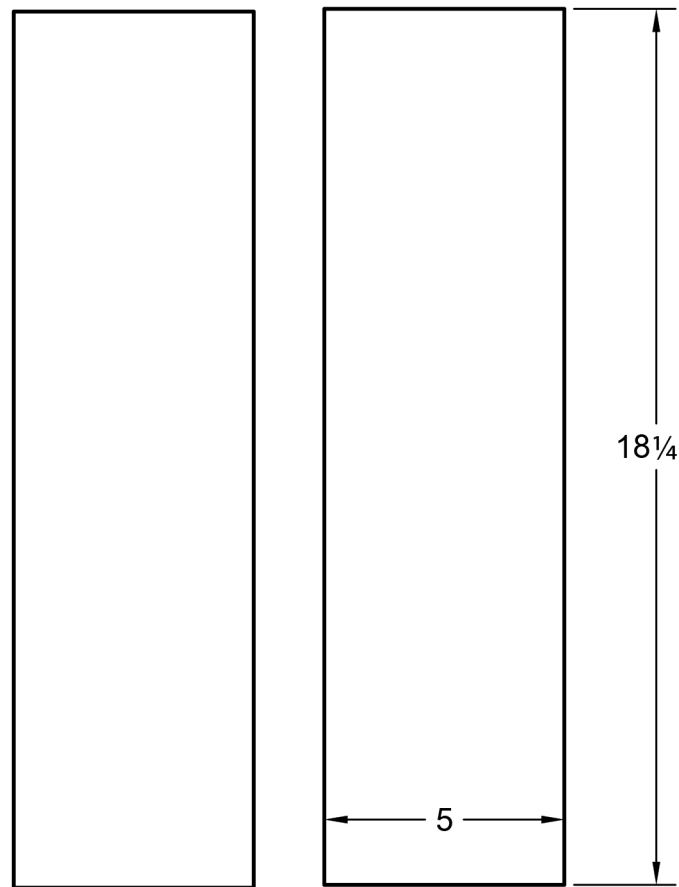

10° WEDGES

BACKS

SIDES

SHELVES

PROJECT TAPE-ROLL STORAGE RACK	
An incredibly simple, highly customizable approach to storing rolls of tape.	
1:4	1/1