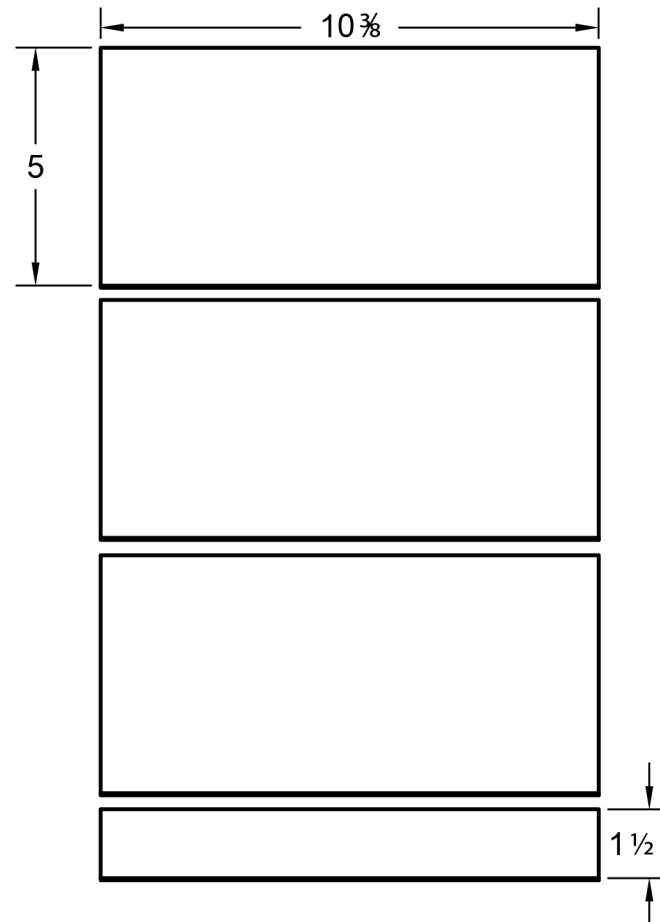

10° WEDGES

BACKS

SIDES

SHELVES

PROJECT TAPE-ROLL STORAGE RACK	
An incredibly simple, highly customizable approach to storing rolls of tape.	
1:4	1/1