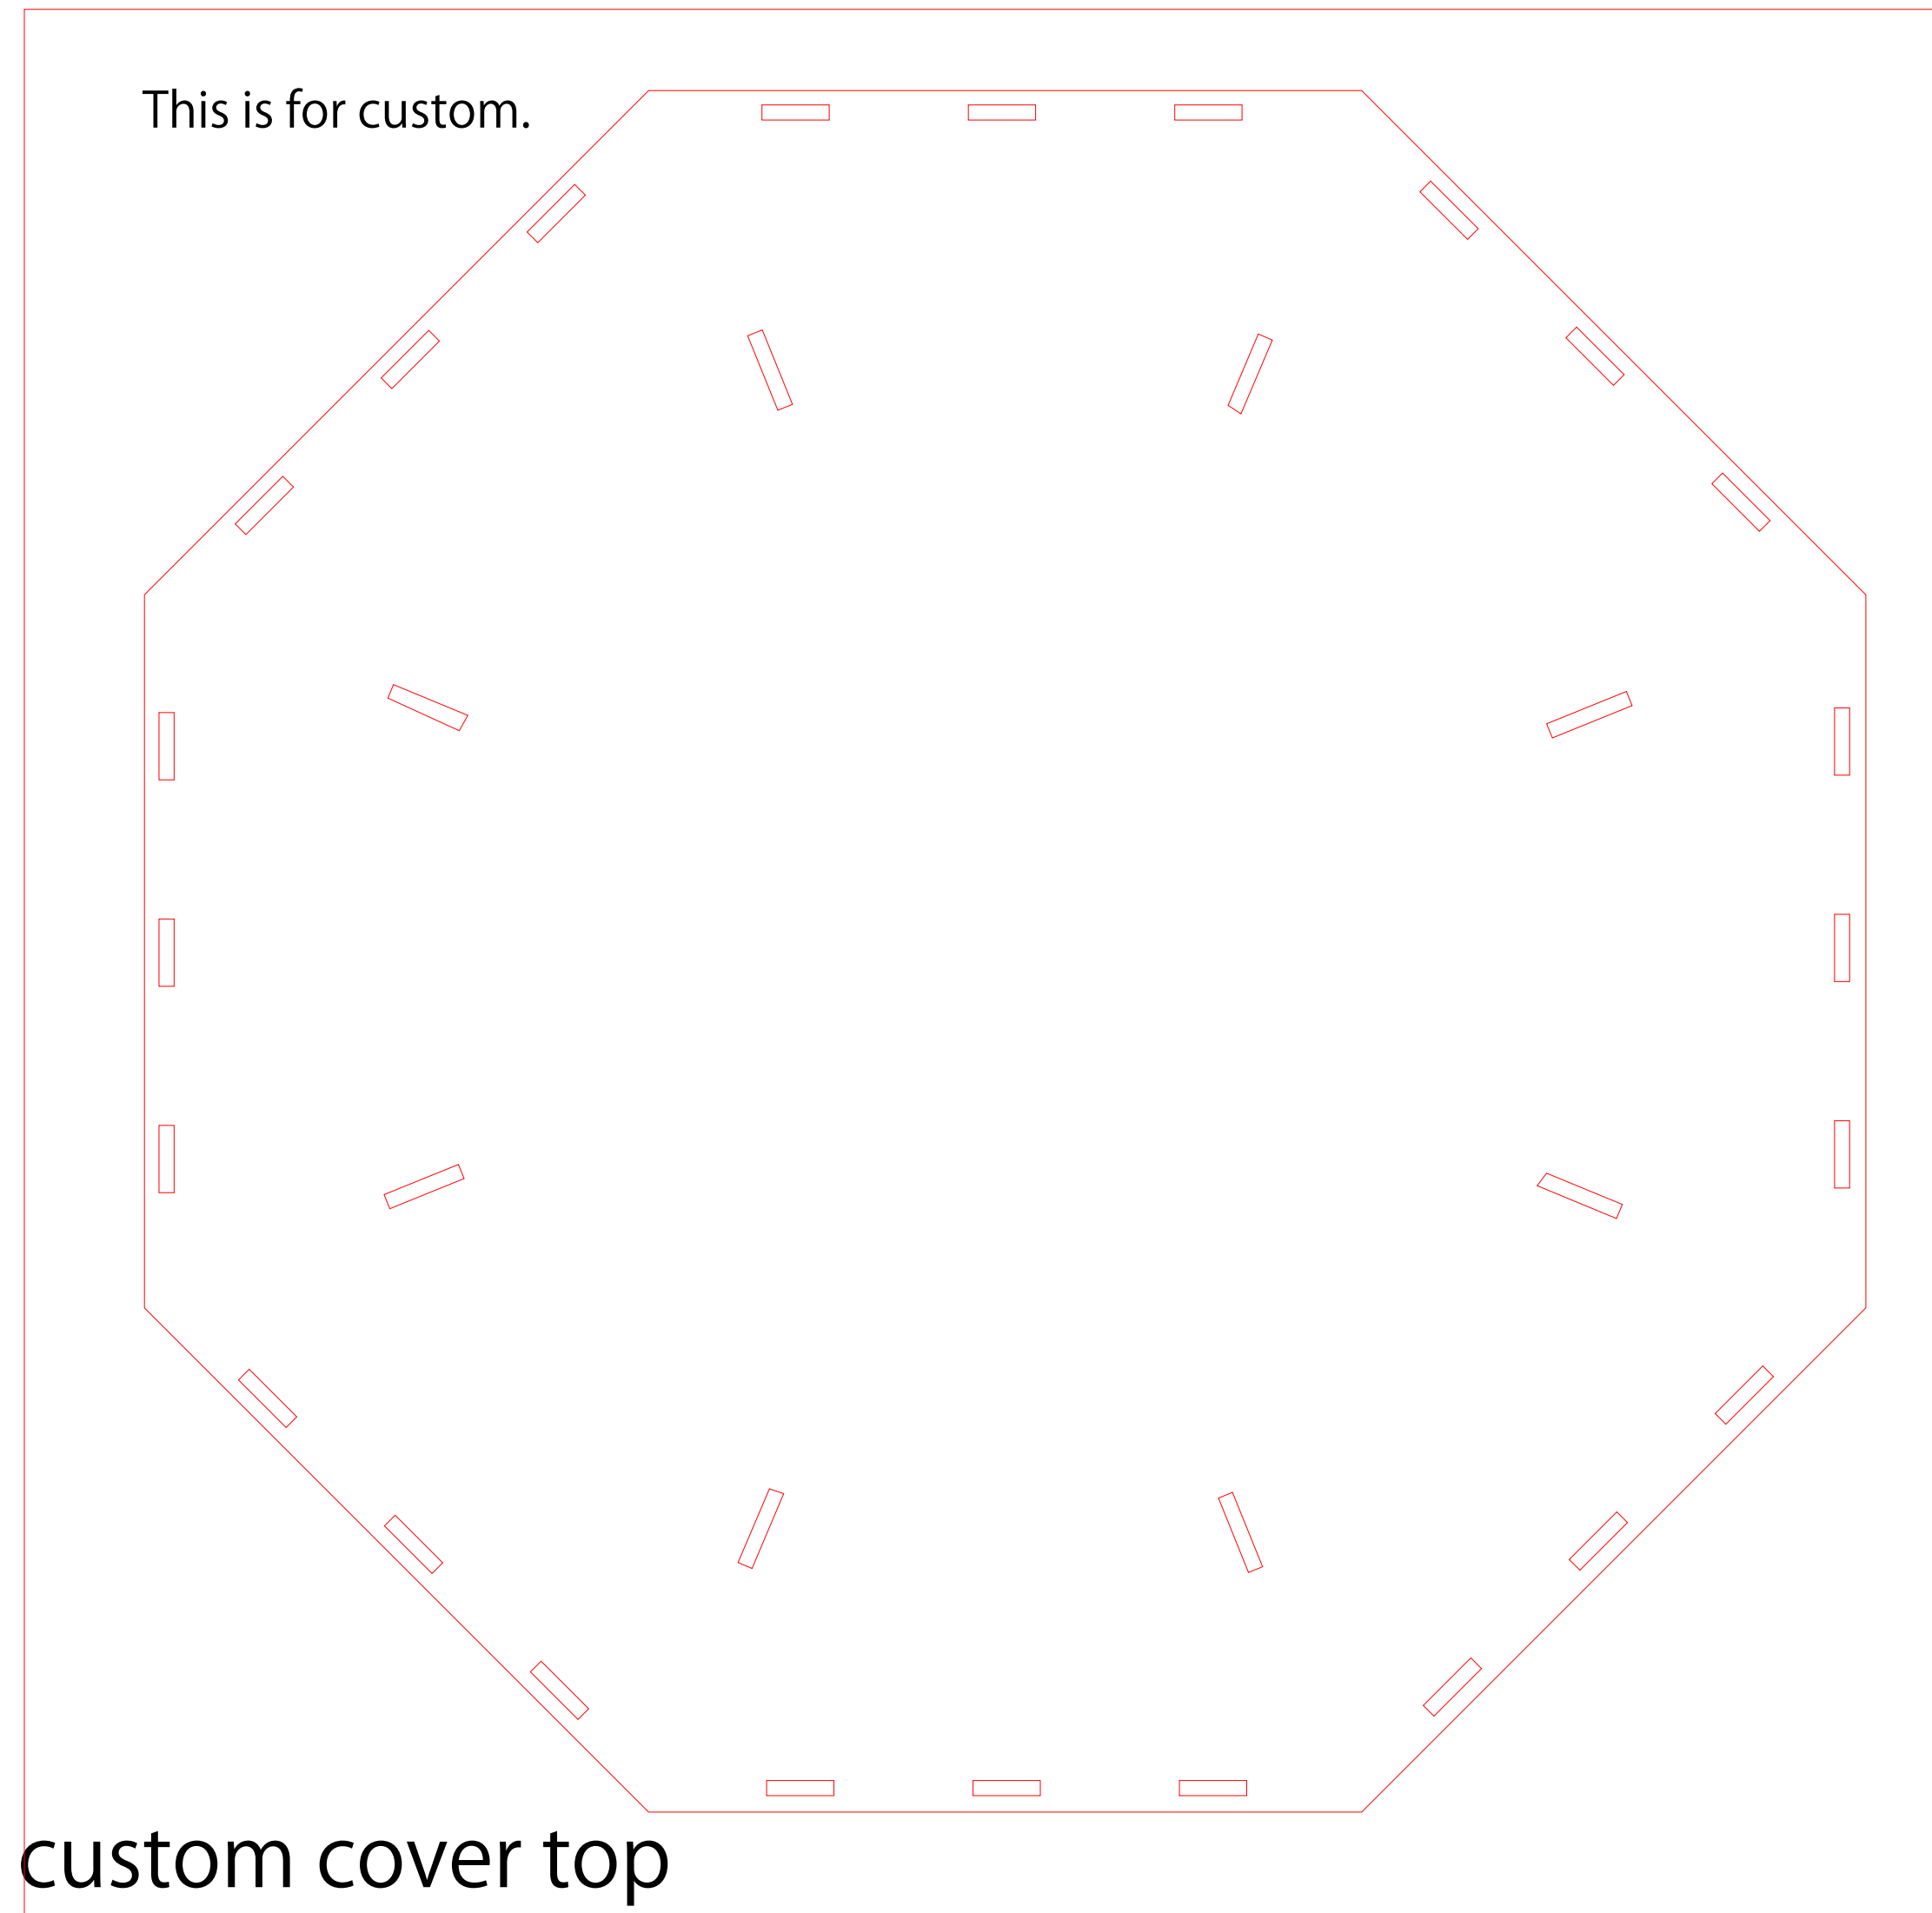

stool leg 1

MDF 2.5 mm

× 4

sitting parts 1

stool leg 2

× 4

monster cover side

Sitting parts 2

monster cover top

custom cover top

custom cover side