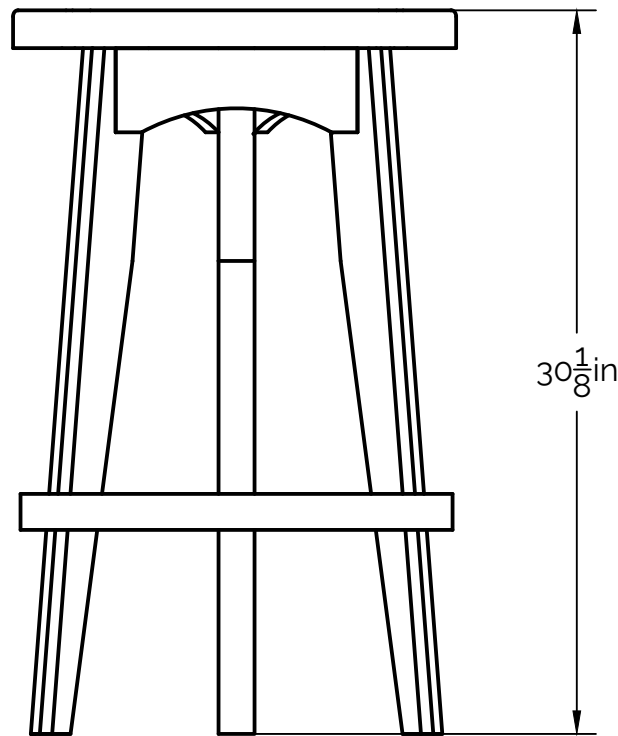

Apron x 3  
1:4 scale

DN Handcrafted  
<http://dnhandcrafted.com>  
@dnhandcrafted

Leg x 3  
1:4 scale

Seat Blank, Suggested Lengths  
1:6 scale

Seat Template  
1:2 scale