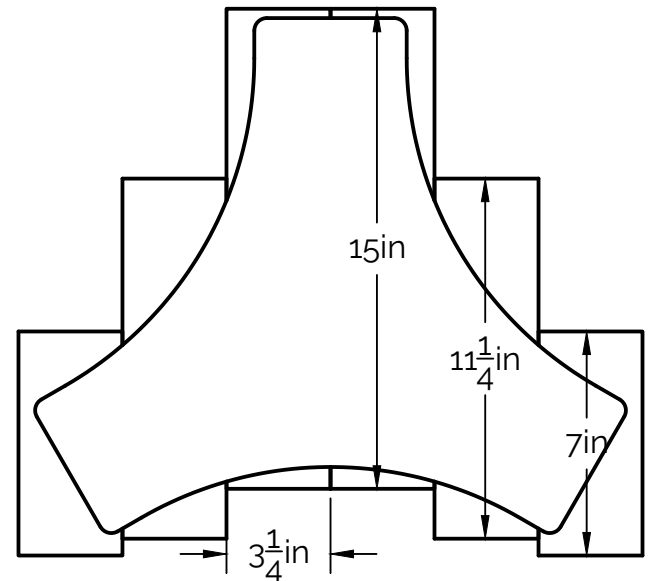

Apron x 3  
1:4 scale

DN Handcrafted  
<http://dnhandcrafted.com>  
@dnhandcrafted

Leg x 3  
1:4 scale

Seat Blank, Suggested Lengths  
1:6 scale

Seat Template  
1:2 scale