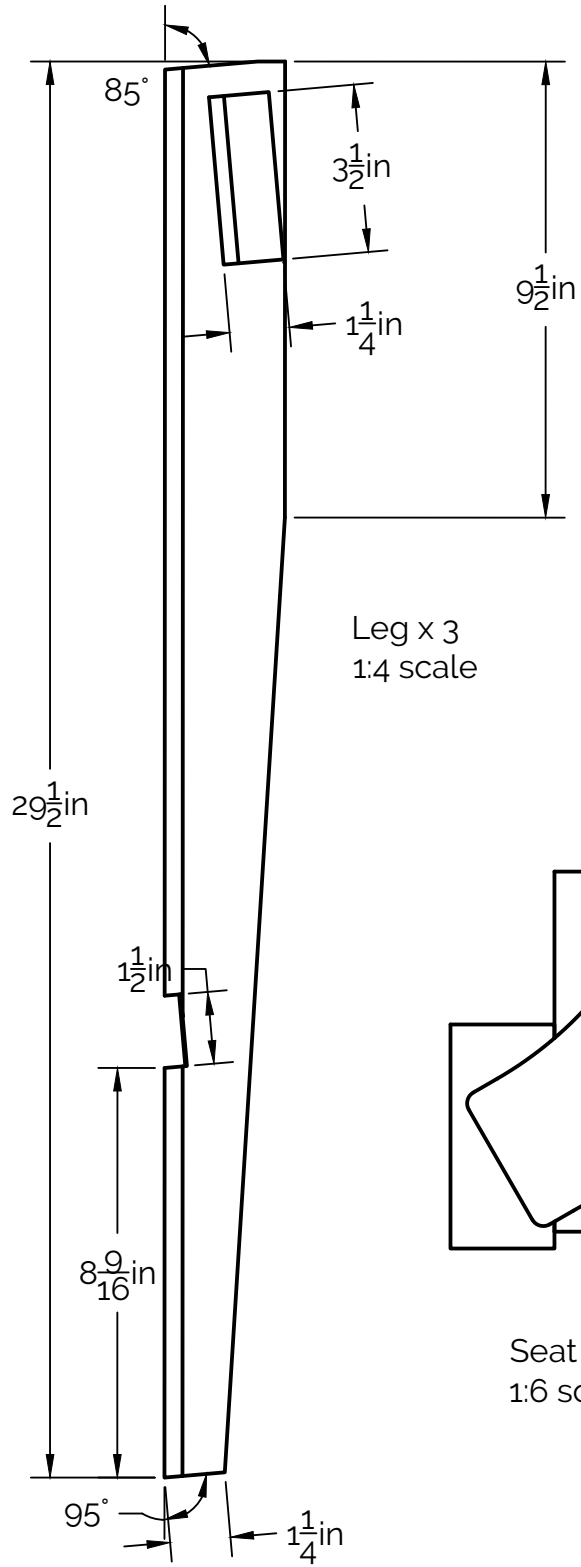

Apron x 3  
1:4 scale

DN Handcrafted  
<http://dnhandcrafted.com>  
@dnhandcrafted

Leg x 3  
1:4 scale

Seat Blank, Suggested Lengths  
1:6 scale

Seat Template  
1:2 scale