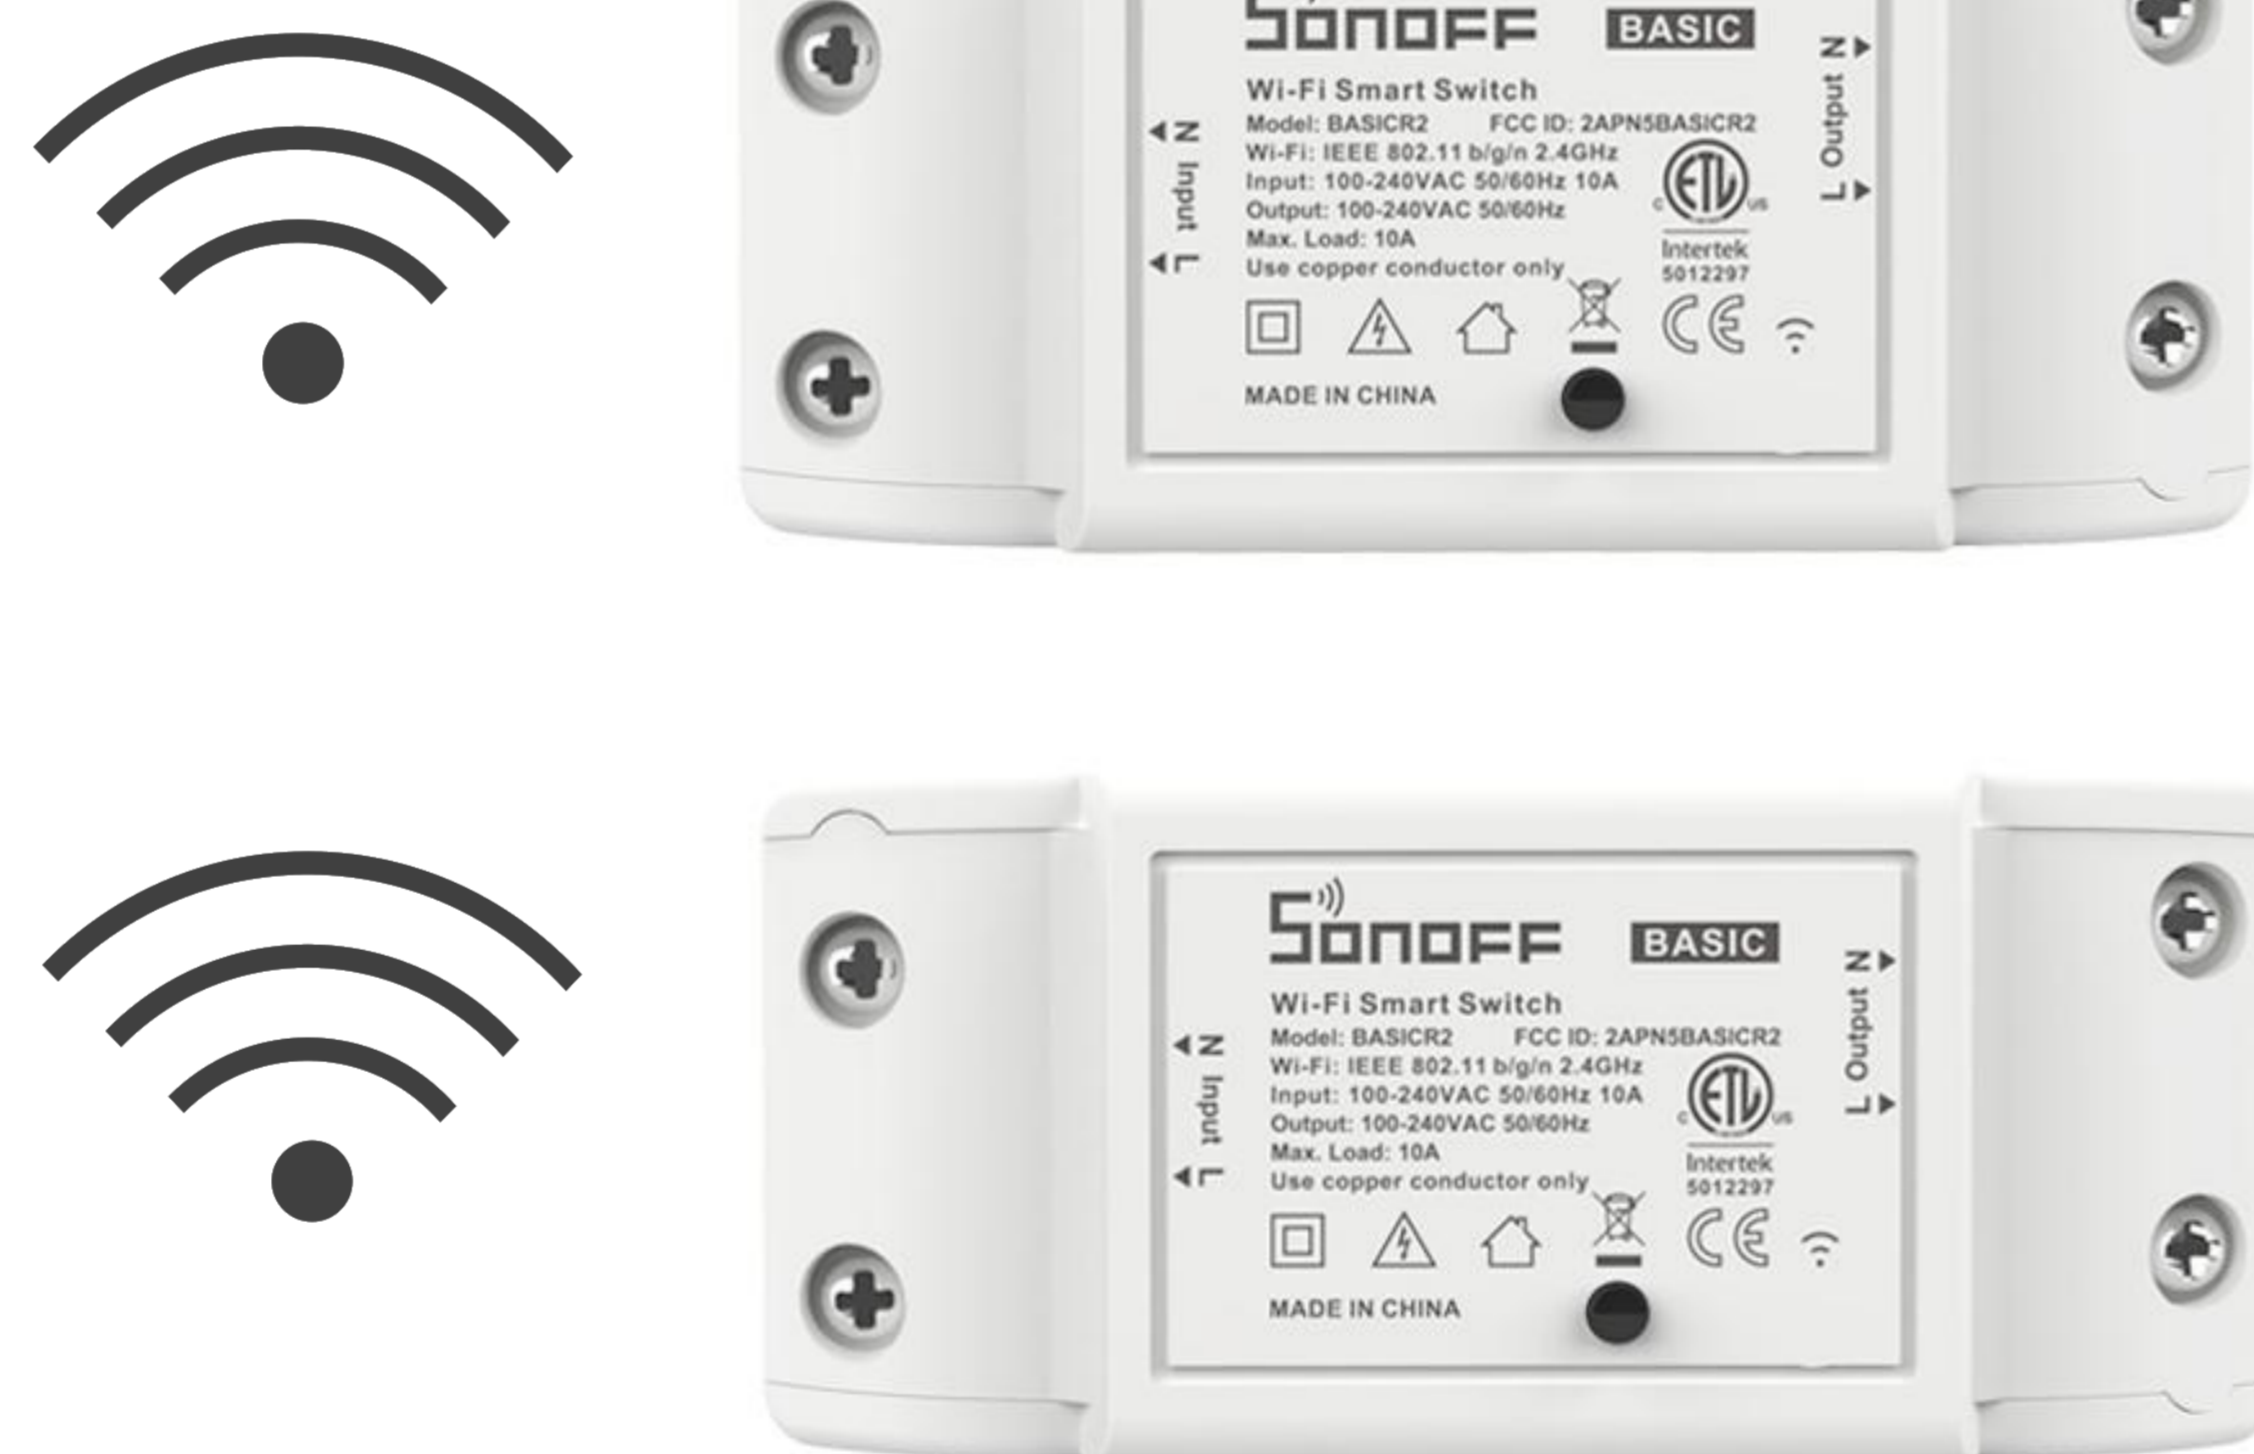

TASMOTA GROUP