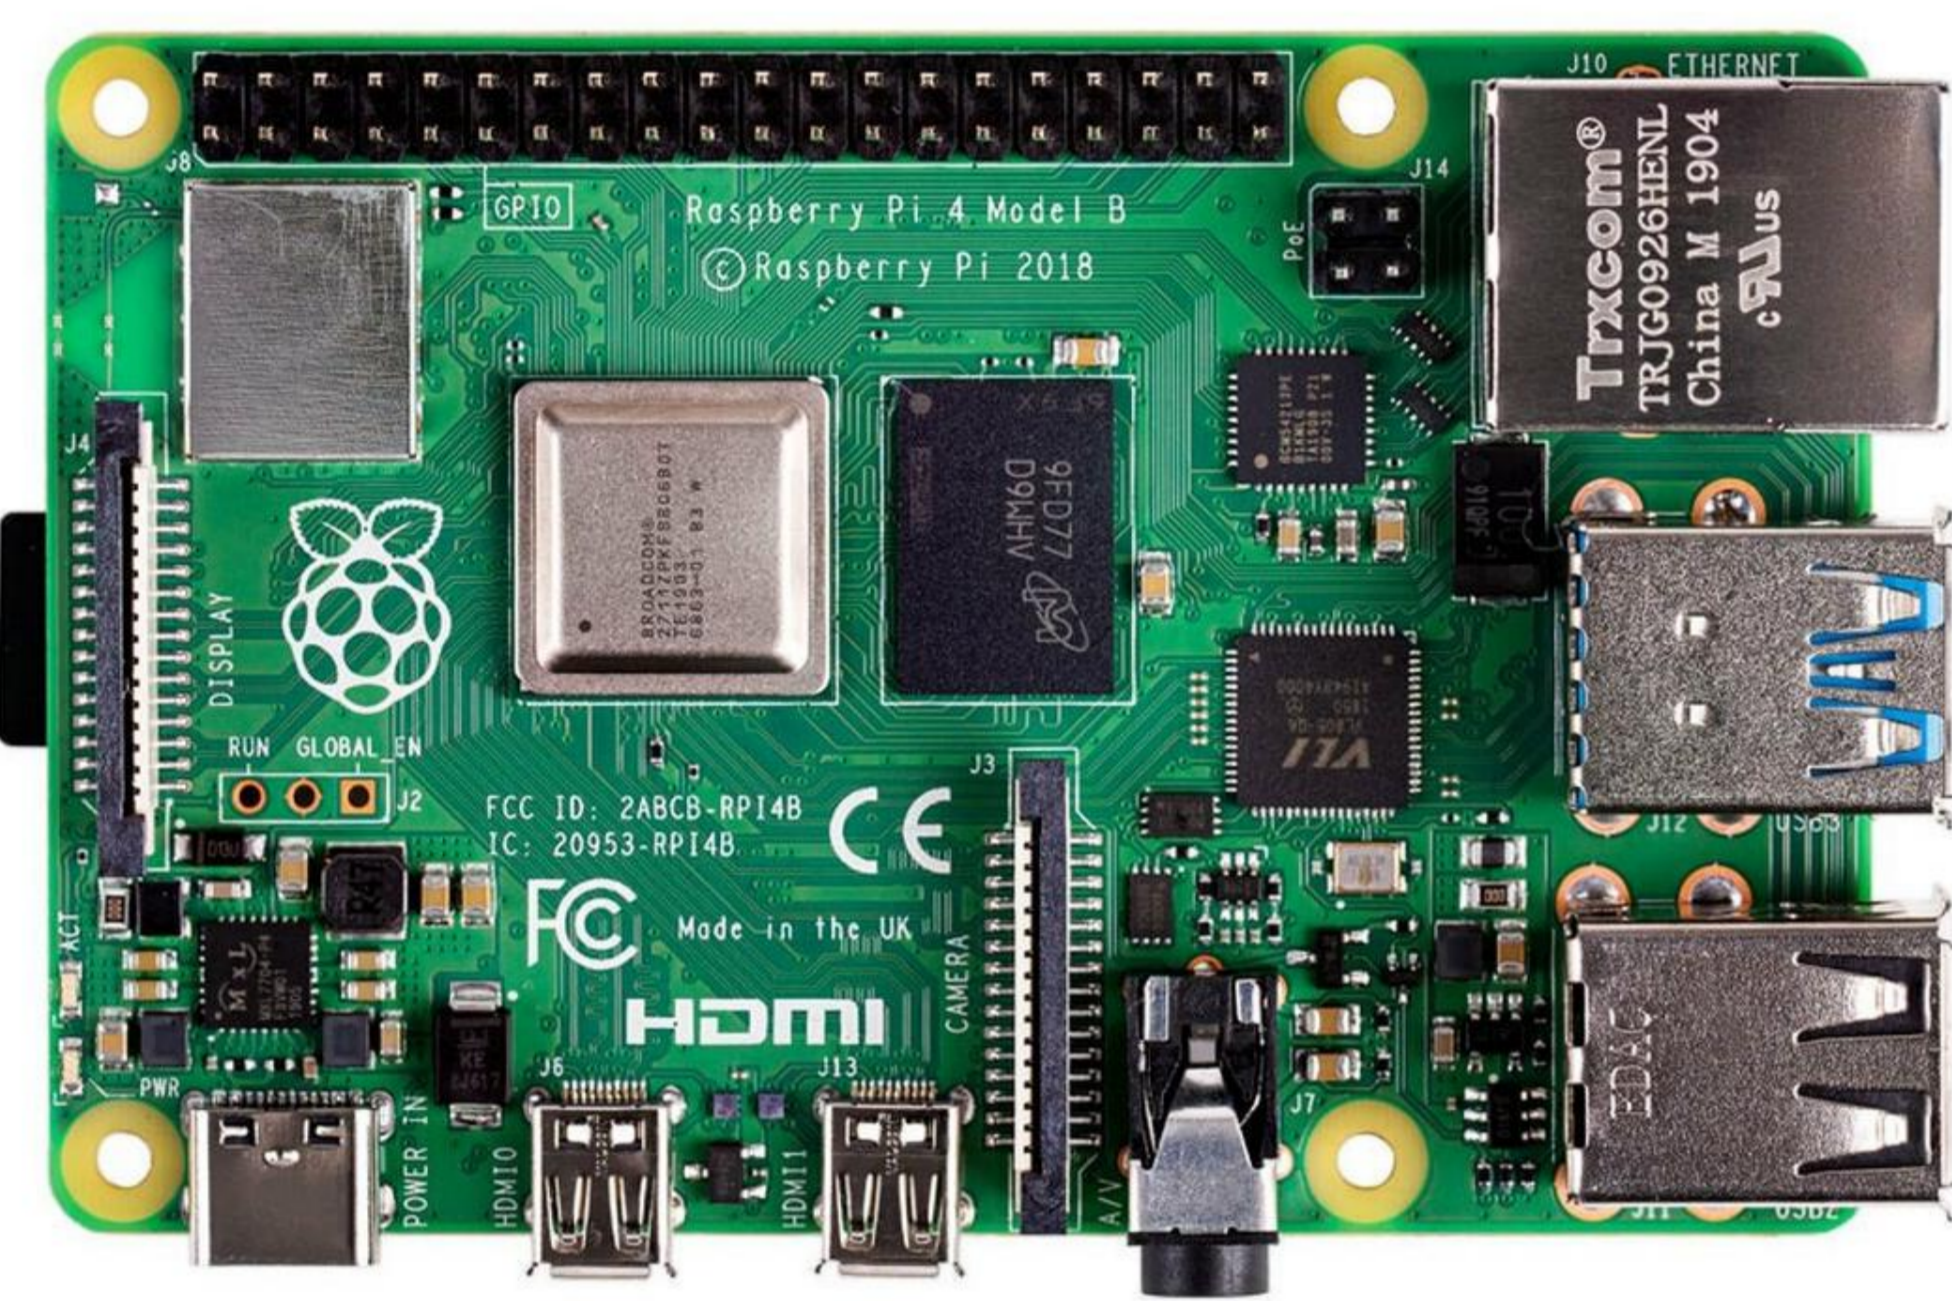

Smart Home & Industrial I.O.T Configuration

ROUTER

LAN CABLE

RASPERRY PI 4

Add-ons

LAN/

HomePoint & HASSIO Dashboard

PLC GROUP