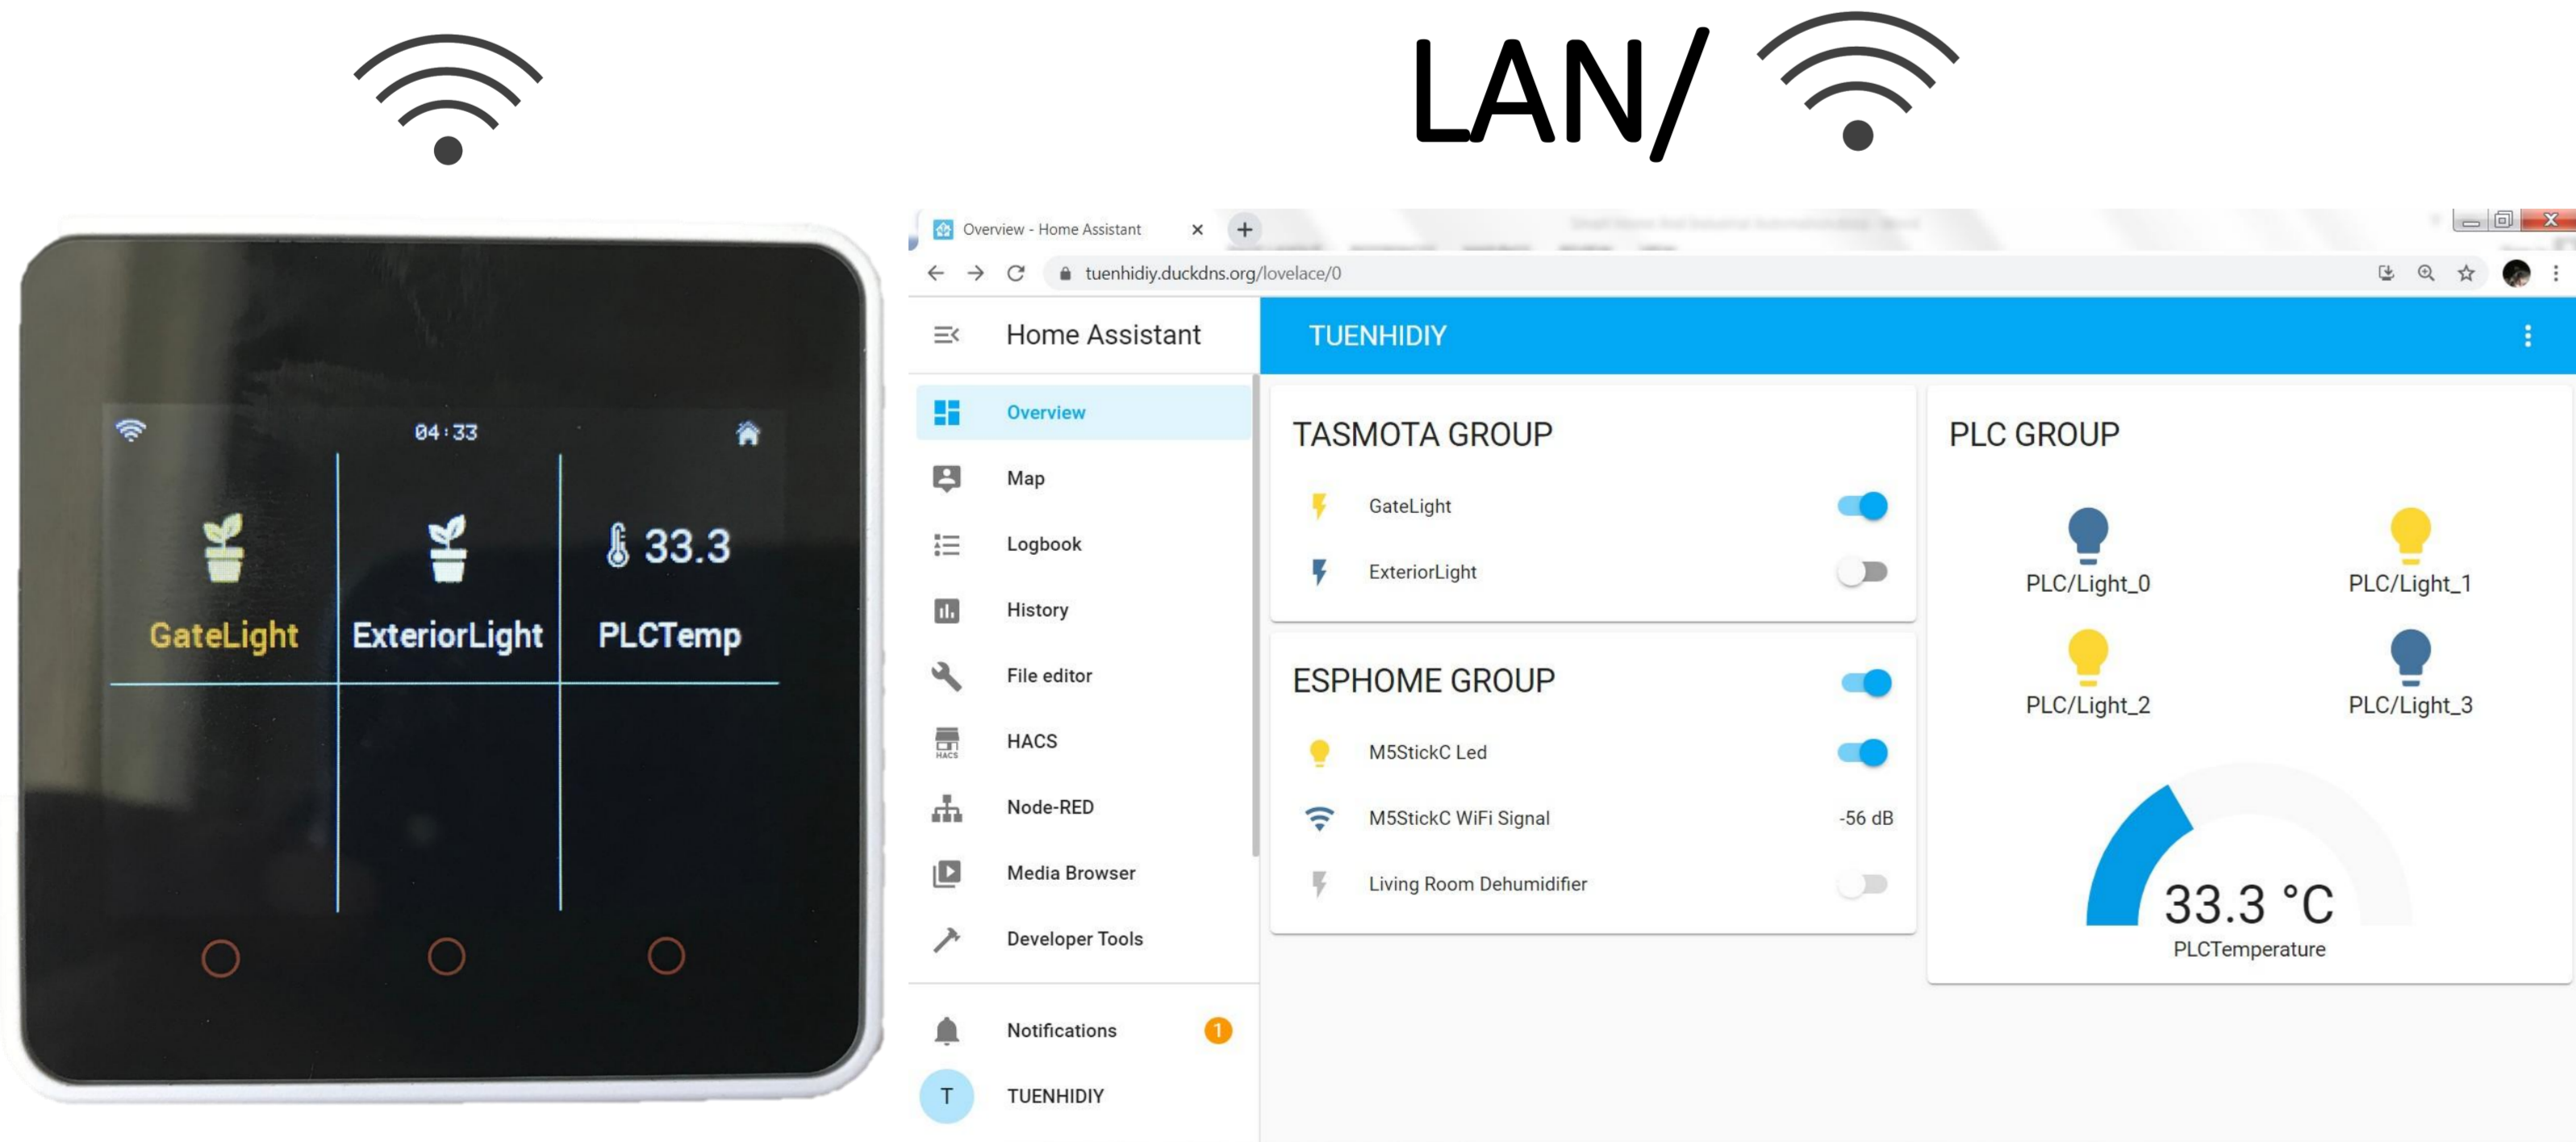

Smart Home & Industrial I.O.T Configuration

ROUTER

LAN CABLE

RASPERRY PI 4

Add-ons

LAN/

HomePoint & HASSIO Dashboard

PLC GROUP