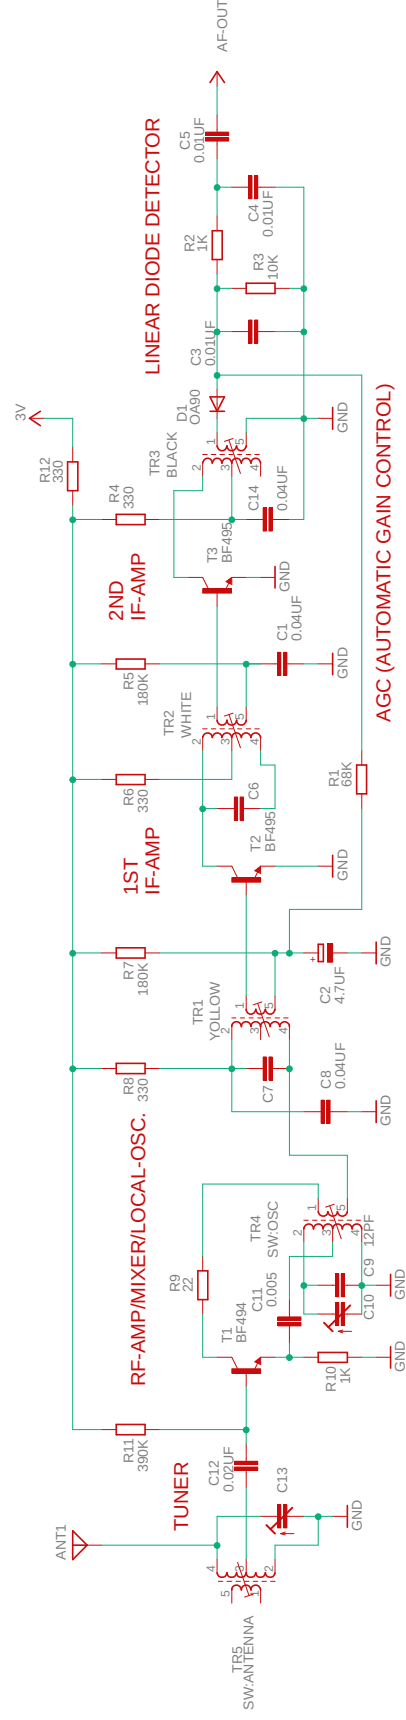

SW (SHORT WAVE) SUPERHETRODYNE RECEIVER

AUTODESK EAGLE	AUTODESK EAGLE
Ramji Patel376	8/9/2021 11:08 PM
Sheet: 1/1	8