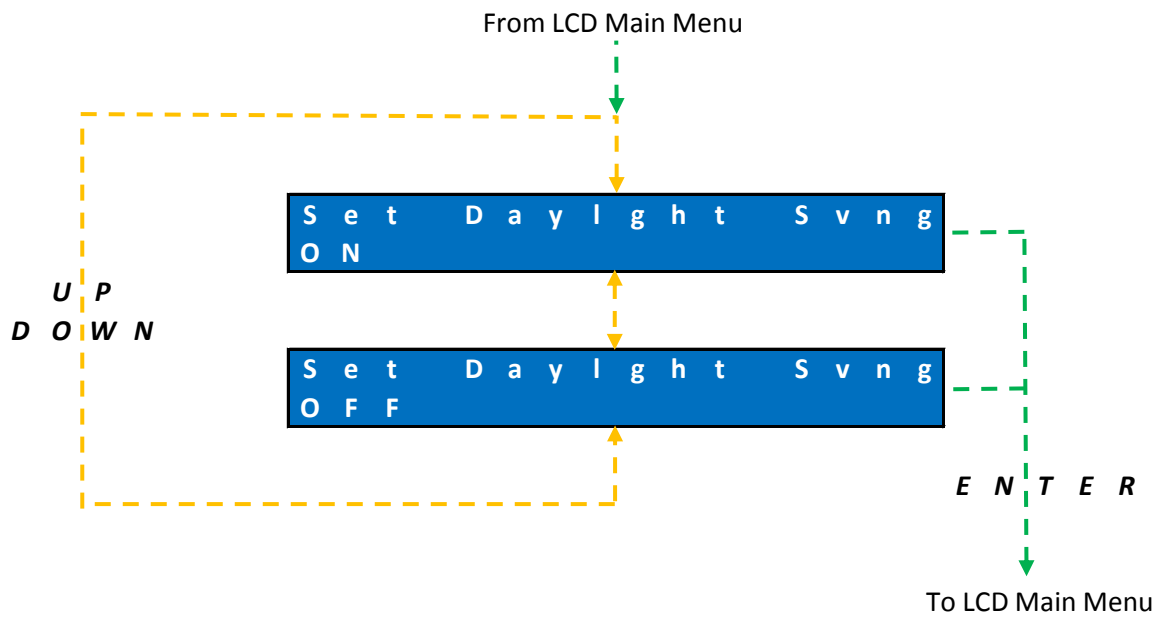

LCD SUB MENU: Set Day Light Savings

Purpose: Turn day light savings time ON and OFF.

Press **UP** & **DOWN** buttons to toggle day light saving setting ON and OFF

Press **ENTER** button to select day light saving setting and return to the LCD Main Menu