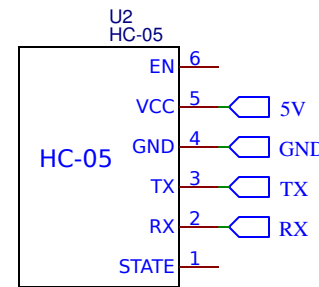

ARDUINO SMARS ROBOT

MCU ATMEGA328P

CONNECTION & NOTIFICATION

HEADER TERMINALS

TITLE: Sheet_1		REV: 1.0
Company: Your Company		Sheet: 1/1
Date: 2019-06-23	Drawn By: BEE_MB	