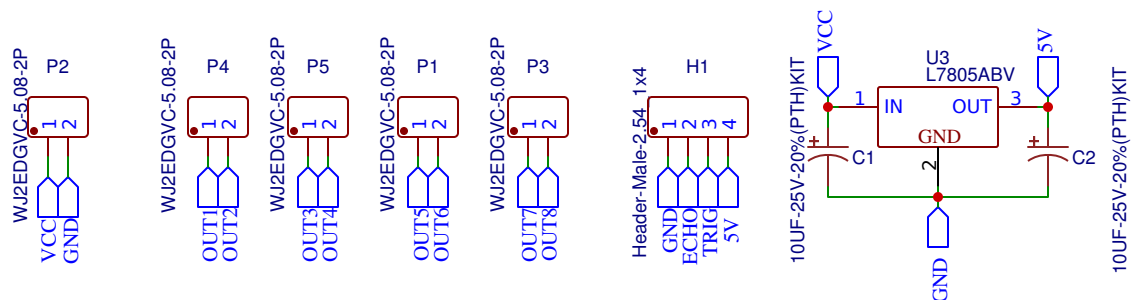

ARDUINO SMARS ROBOT

MCU ATMEGA328P

CONNECTION & NOTIFICATION

HEADER TERMINALS

TITLE: Sheet_1		REV: 1.0
Company: Your Company		Sheet: 1/1
Date: 2019-06-23	Drawn By: BEE_MB	