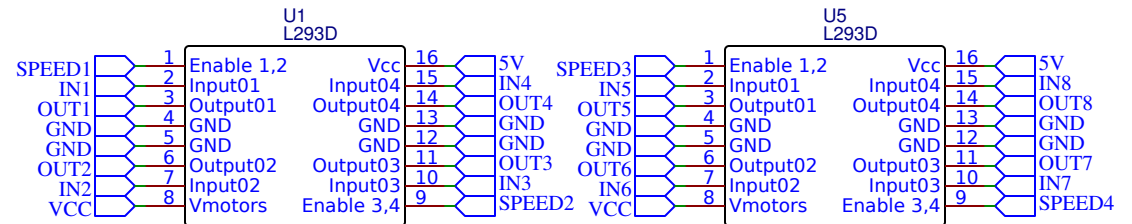

ARDUINO SMARS ROBOT

MCU ATMEGA328P

CONNECTION & NOTIFICATION

HEADER TERMINALS

TITLE: Sheet_1		REV: 1.0
Company: Your Company		Sheet: 1/1
Date: 2019-06-23	Drawn By: BEE_MB	