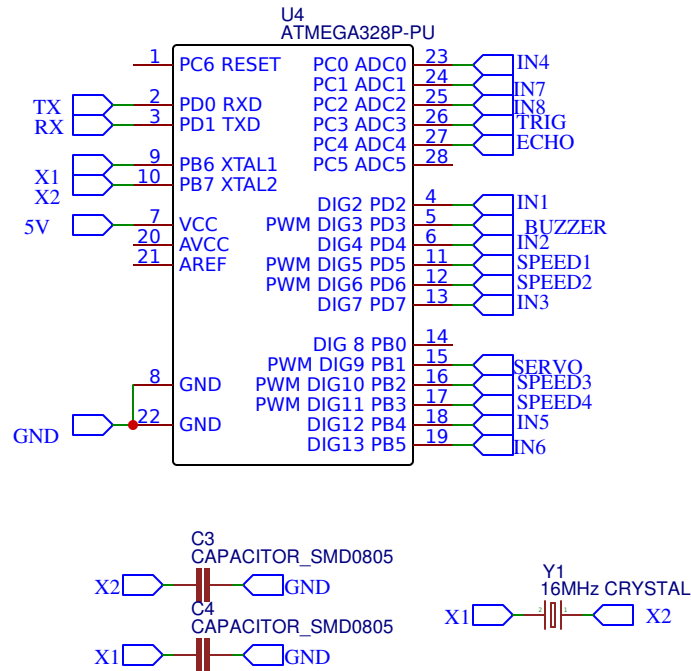

ARDUINO SMARS ROBOT

MCU ATMEGA328P

CONNECTION & NOTIFICATION

HEADER TERMINALS

TITLE: Sheet_1		REV: 1.0
Company: Your Company		Sheet: 1/1
Date: 2019-06-23	Drawn By: BEE_MB	