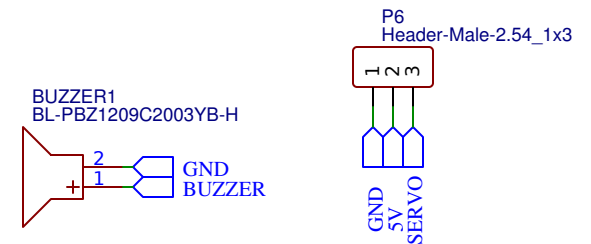

ARDUINO SMARS ROBOT

MCU ATMEGA328P

CONNECTION & NOTIFICATION

HEADER TERMINALS

TITLE: Sheet_1		REV: 1.0
Company: Your Company		Sheet: 1/1
Date: 2019-06-23	Drawn By: BEE_MB	