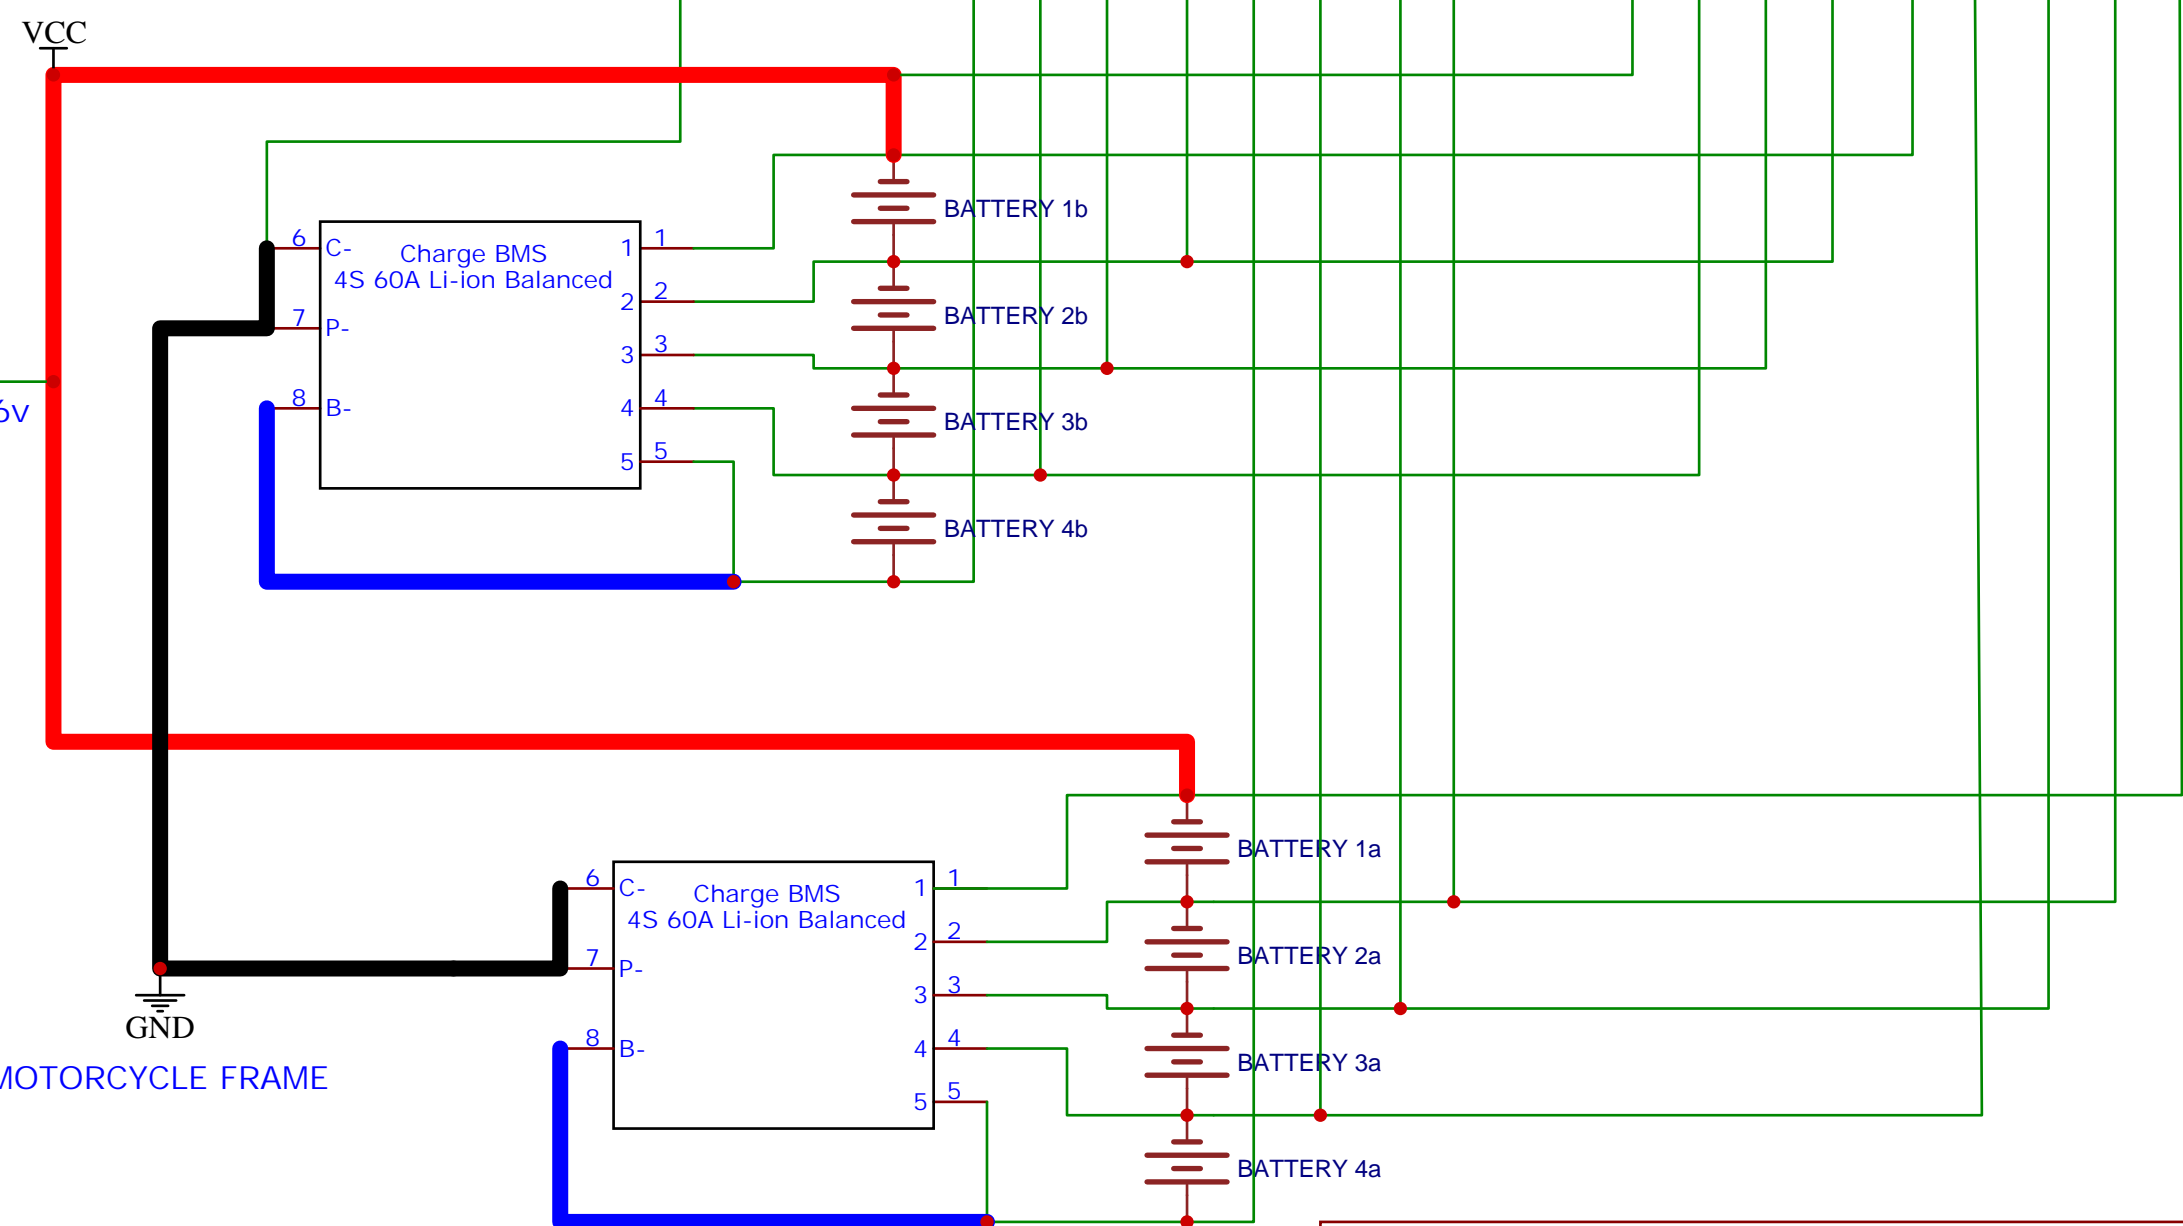

12V TO MOTORCYCLE ELECTRICS

TITLE: MOTORCYCLE BATTERY 4S 2P		REV: 1.0
Company: I OF 1 STUFF		Sheet: 1/1
Date: 2022-02-28	Drawn By: tomfavell	