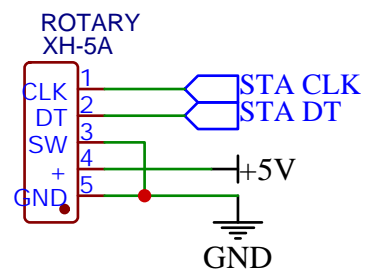

POWER ON/OFF & VOLUME

RASPBERRY PI 3 MODEL B

AUDIO POWER

TUNING

LCD DISPLAY

|                       |                   |            |
|-----------------------|-------------------|------------|
| TITLE: INTERNET RADIO |                   | REV: 1.0   |
| EasyEDA               | Company: ALISOFIN | Sheet: 1/1 |
|                       | Date: 2020-12-28  | Drawn By:  |