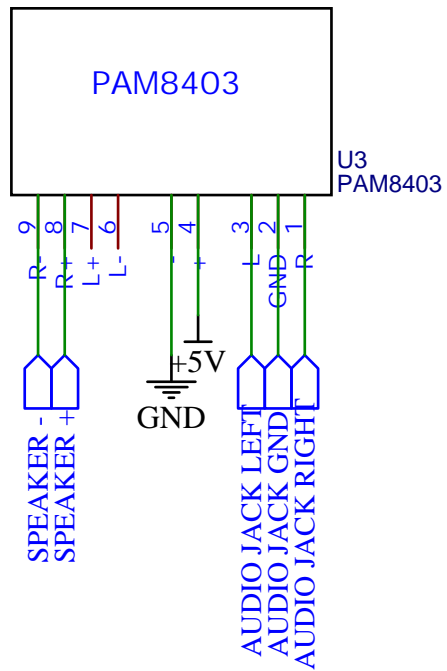

POWER ON/OFF & VOLUME

RASPBERRY PI 3 MODEL B

AUDIO POWER

TUNING

LCD DISPLAY

|                       |                   |            |
|-----------------------|-------------------|------------|
| TITLE: INTERNET RADIO |                   | REV: 1.0   |
| EasyEDA               | Company: ALISOFIN | Sheet: 1/1 |
|                       | Date: 2020-12-28  | Drawn By:  |