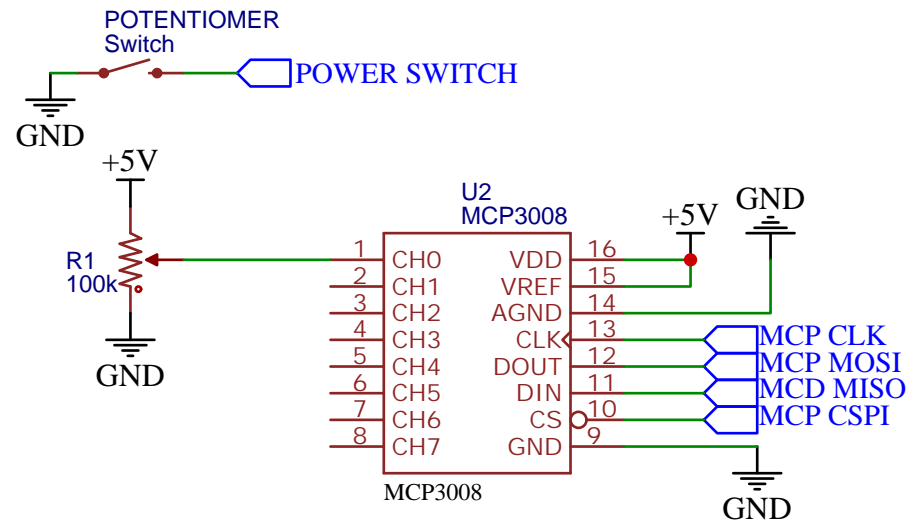

POWER ON/OFF & VOLUME

RASPBERRY PI 3 MODEL B

AUDIO POWER

TUNING

LCD DISPLAY

|                       |                   |            |
|-----------------------|-------------------|------------|
| TITLE: INTERNET RADIO |                   | REV: 1.0   |
| EasyEDA               | Company: ALISOFIN | Sheet: 1/1 |
|                       | Date: 2020-12-28  | Drawn By:  |