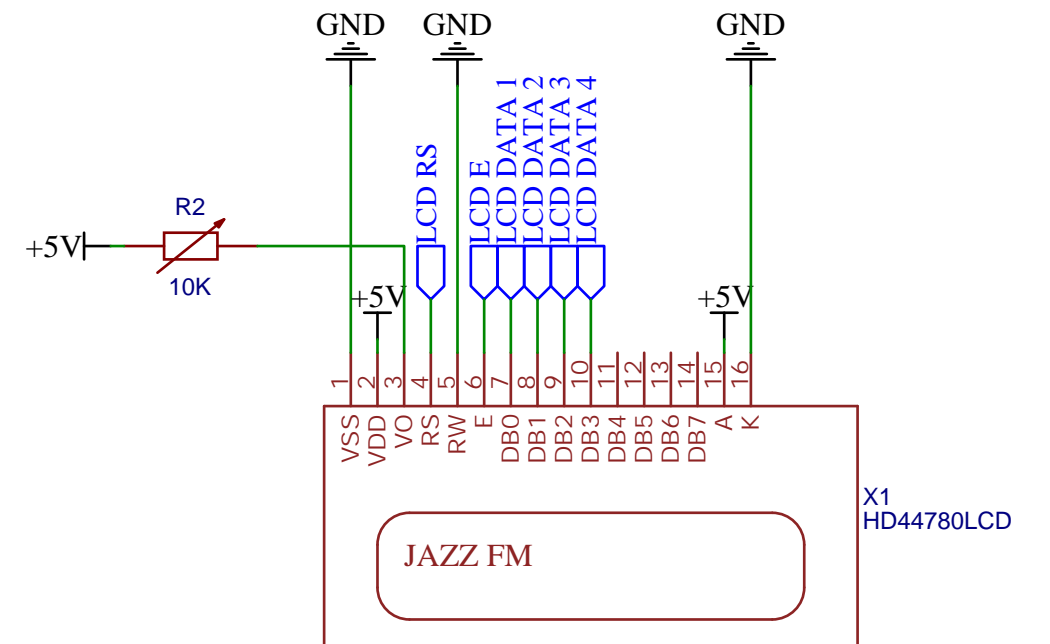

POWER ON/OFF & VOLUME

RASPBERRY PI 3 MODEL B

AUDIO POWER

TUNING

LCD DISPLAY

|                       |                   |            |
|-----------------------|-------------------|------------|
| TITLE: INTERNET RADIO |                   | REV: 1.0   |
| EasyEDA               | Company: ALISOFIN | Sheet: 1/1 |
|                       | Date: 2020-12-28  | Drawn By:  |