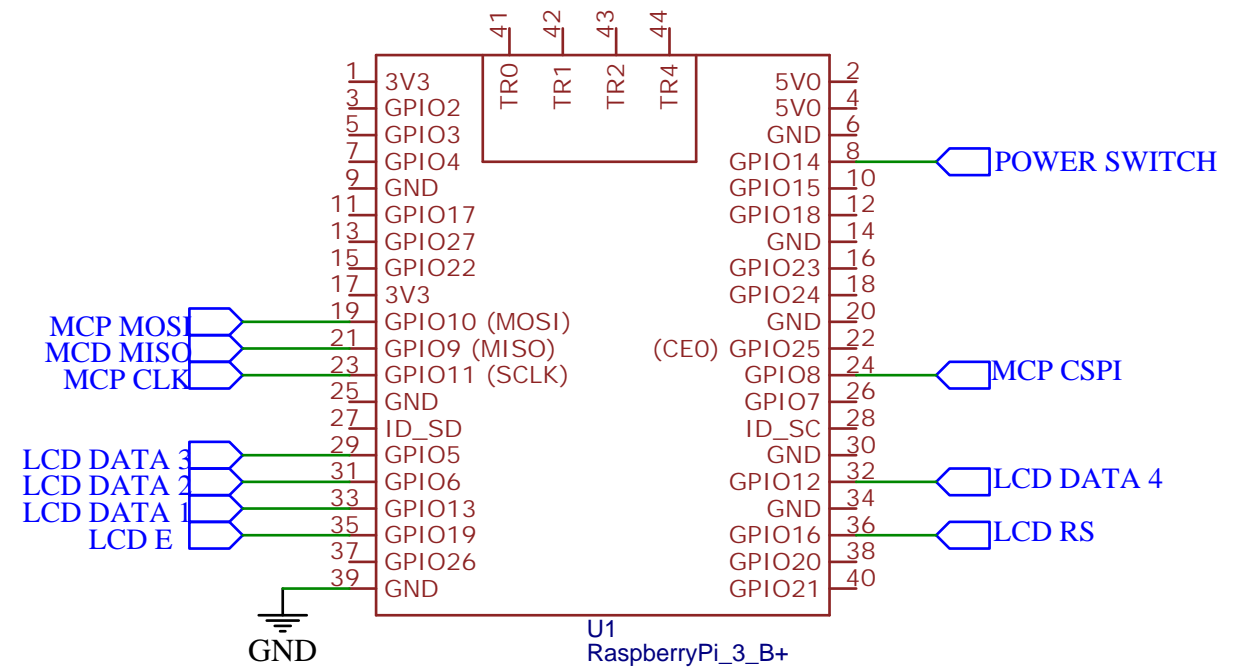

POWER ON/OFF & VOLUME

RASPBERRY PI 3 MODEL B

AUDIO POWER

TUNING

LCD DISPLAY

|                       |                   |            |
|-----------------------|-------------------|------------|
| TITLE: INTERNET RADIO |                   | REV: 1.0   |
| EasyEDA               | Company: ALISOFIN | Sheet: 1/1 |
|                       | Date: 2020-12-28  | Drawn By:  |