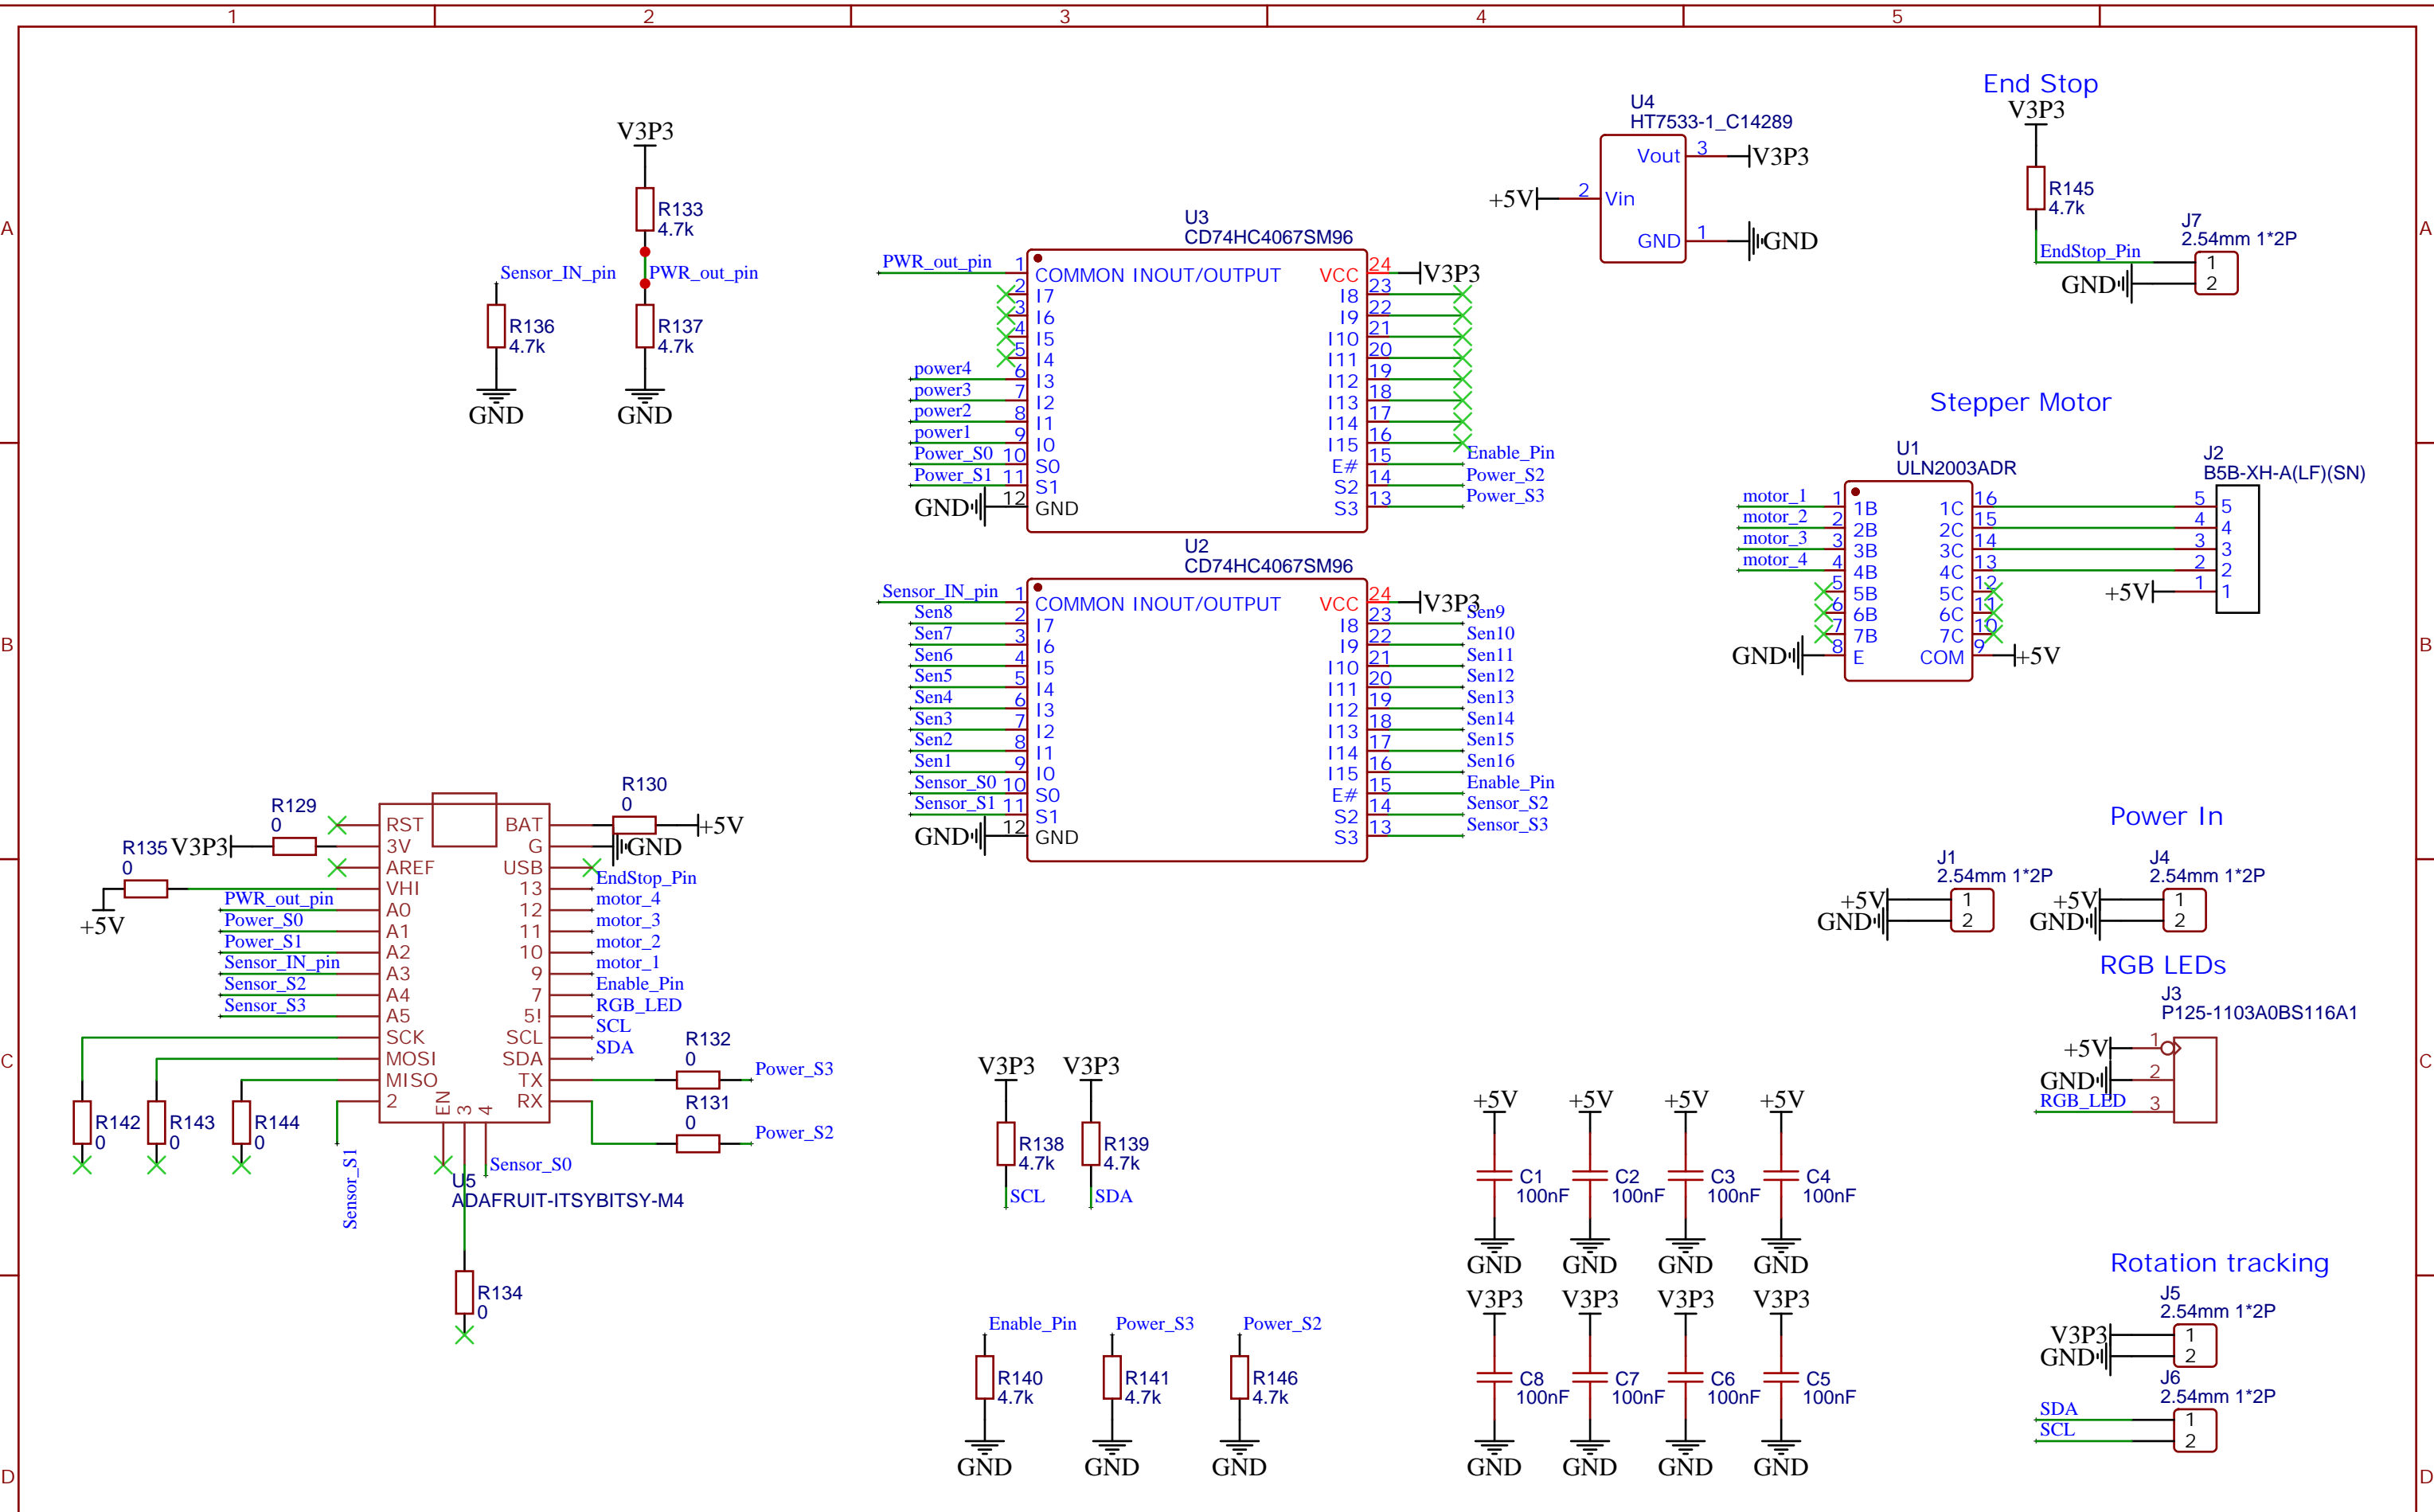

TITLE: LEDs 1		REV: 1.0
	Company: Your Company	Sheet: 1/1
	Date: 2022-05-05	Drawn By: toenish

TITLE: MCU		REV: 1.0
	Company: Your Company	Sheet: 1/1
	Date: 2022-05-05	Drawn By: toenish