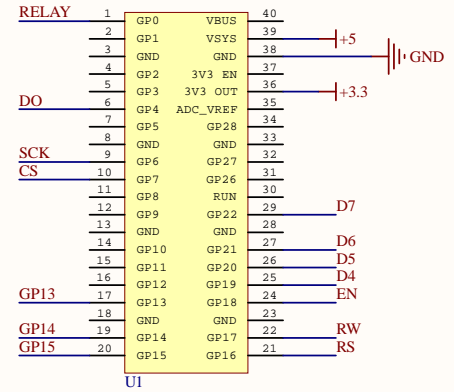

POWER SUPPLY

LCD

Raspberry Pi Pico

Thermocouple process and filter

SSR