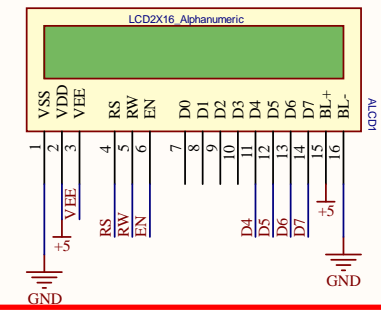

POWER SUPPLY

LCD

Raspberry Pi Pico

Thermocouple process and filter

SSR