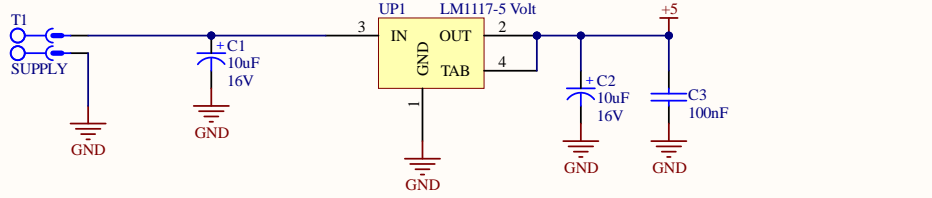

POWER SUPPLY

LCD

Raspberry Pi Pico

Thermocouple process and filter

SSR