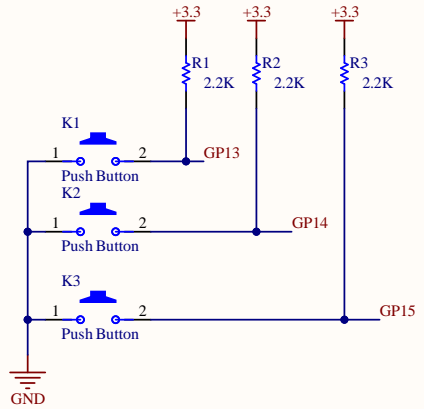

POWER SUPPLY

LCD

Raspberry Pi Pico

Thermocouple process and filter

SSR