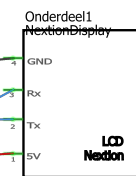

Orange: +3.3V
 Red: +5V
 Purple: +12V
 Black: GND

AM312
S2

DS18B20
S1

Voeding 12V
V1
12