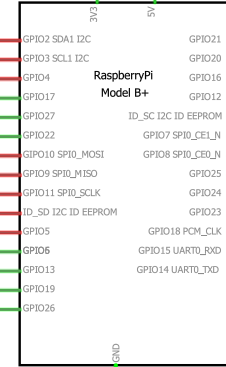

Orange: +3.3V
 Red: +5V
 Purple: +12V
 Black: GND

AM312
S2

DS18B20
S1

Voeding 12V
V1
12