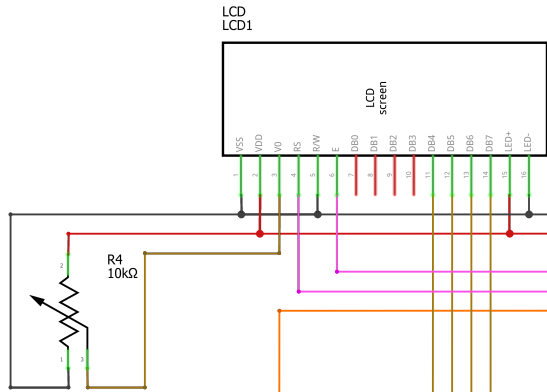

Orange: +3.3V
 Red: +5V
 Purple: +12V
 Black: GND

AM312
S2

DS18B20
S1

Voeding 12V
V1
12