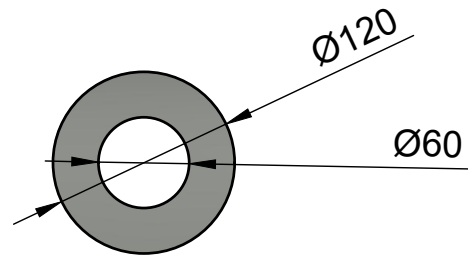

The tower

Dept.	Technical reference	Created by POIREINGANBA LOKTONGBAM 30-04-2024	Approved by		
		Document type	Document status		
		Title SP_Energia_Prototype	DWG No.		
		Rev.	Date of issue	Sheet 1/2	

Dept.	Technical reference	Created by POIREINGANBA LOKTONGBAM 30-04-2024	Approved by	
		Document type	Document status	
		Title SP_Energia_Prototype	DWG No.	
		Rev.	Date of issue	Sheet 2/2