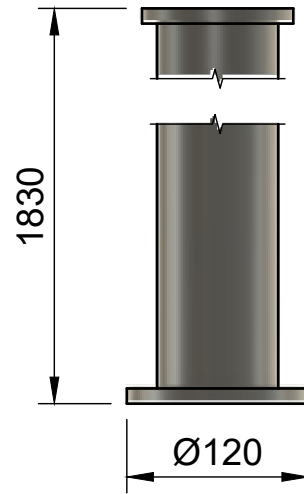

The tower

Dept.	Technical reference	Created by POIREINGANBA LOKTONGBAM 30-04-2024	Approved by		
		Document type	Document status		
		Title SP_Energia_Prototype	DWG No.		
		Rev.	Date of issue	Sheet 1/2	

Dept.	Technical reference	Created by POIREINGANBA LOKTONGBAM 30-04-2024	Approved by	
		Document type	Document status	
		Title SP_Energia_Prototype	DWG No.	
		Rev.	Date of issue	Sheet 2/2