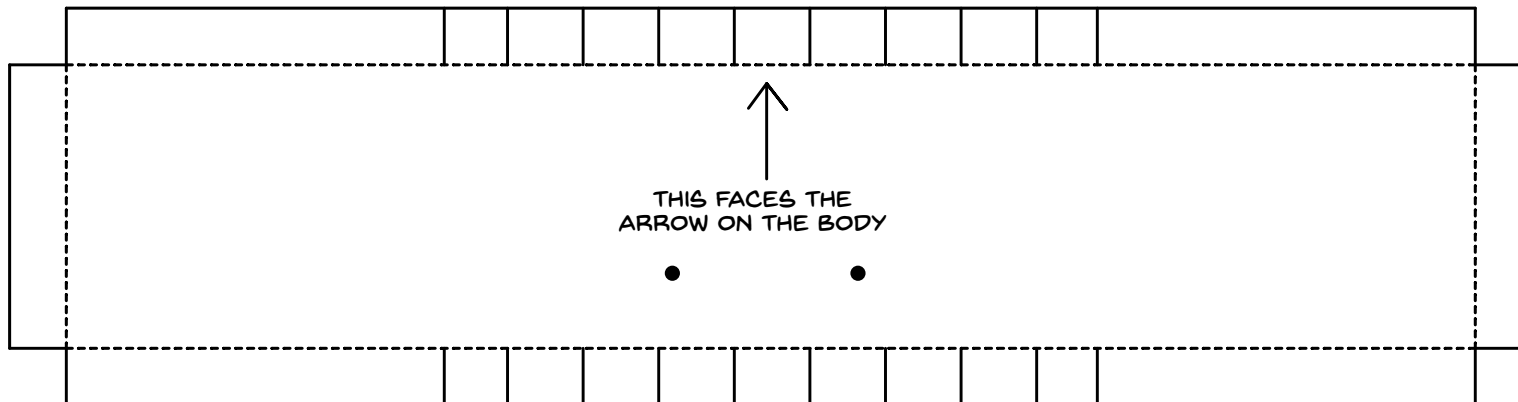

RABBIT TEMPLATE

BY JASMINE FLORENTINE

———— = CUT

----- = VALLEY FOLD

■ = CUTOUT

----- = MOUNTAIN FOLD

SERVO HOLDER

CARROT

EARS

BODY

SIDE

THIS FACES THE
ARROW ON THE BODY