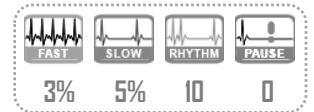

IMPORT DATA

15 MN

READ REPORT

QUALITY > 3/5 (||||-)

MINI

AD'NOVEA

ECG Logger Viewer

I - INSTALL
II - RUN
III - SEARCH

HOLTER MODE

ECG Logger Viewer

I - RUN
II - SEARCH

IMPORT DATA

ANALYSIS