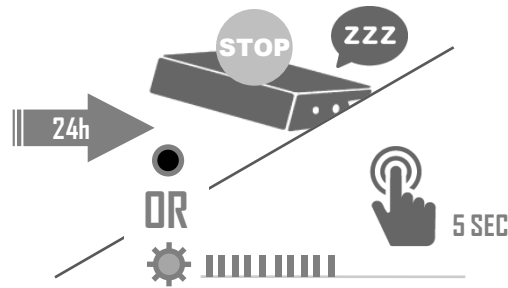

HOLTER MODE

ECG Logger Viewer

I - RUN
II - SEARCH

IMPORT DATA

ANALYSIS