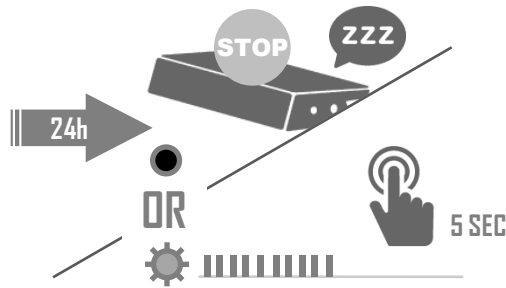

ECG Logger Lite

- I - INSTALL
- II - RUN
- III - SEARCH

HOLTER MODE

1 SEC

OR

5 SEC

ECG Logger Lite

- I - RUN
- II - SEARCH