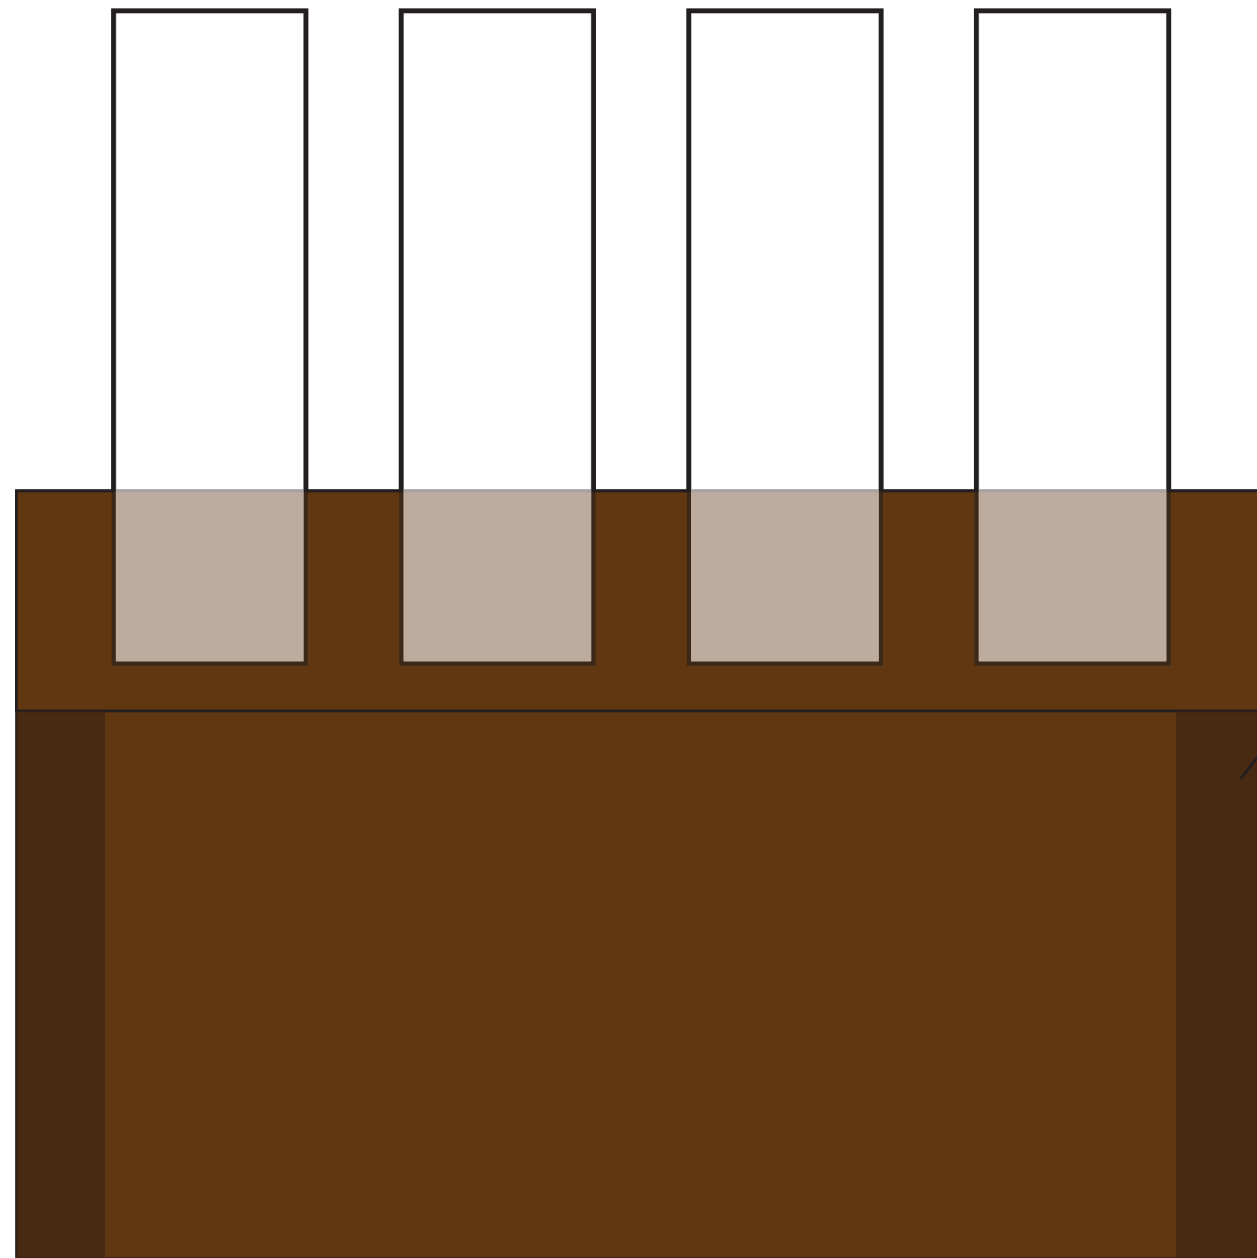

TIMBER BISCUIT
WOODWORKS™

Propagation Station

Angled / Live Version

Angled Version

Front

Angled Corner @ 56

1 3/4"
Keyhole Center

Bottom

Open Version

Open Version (x3)

Bottom

Top (x3)