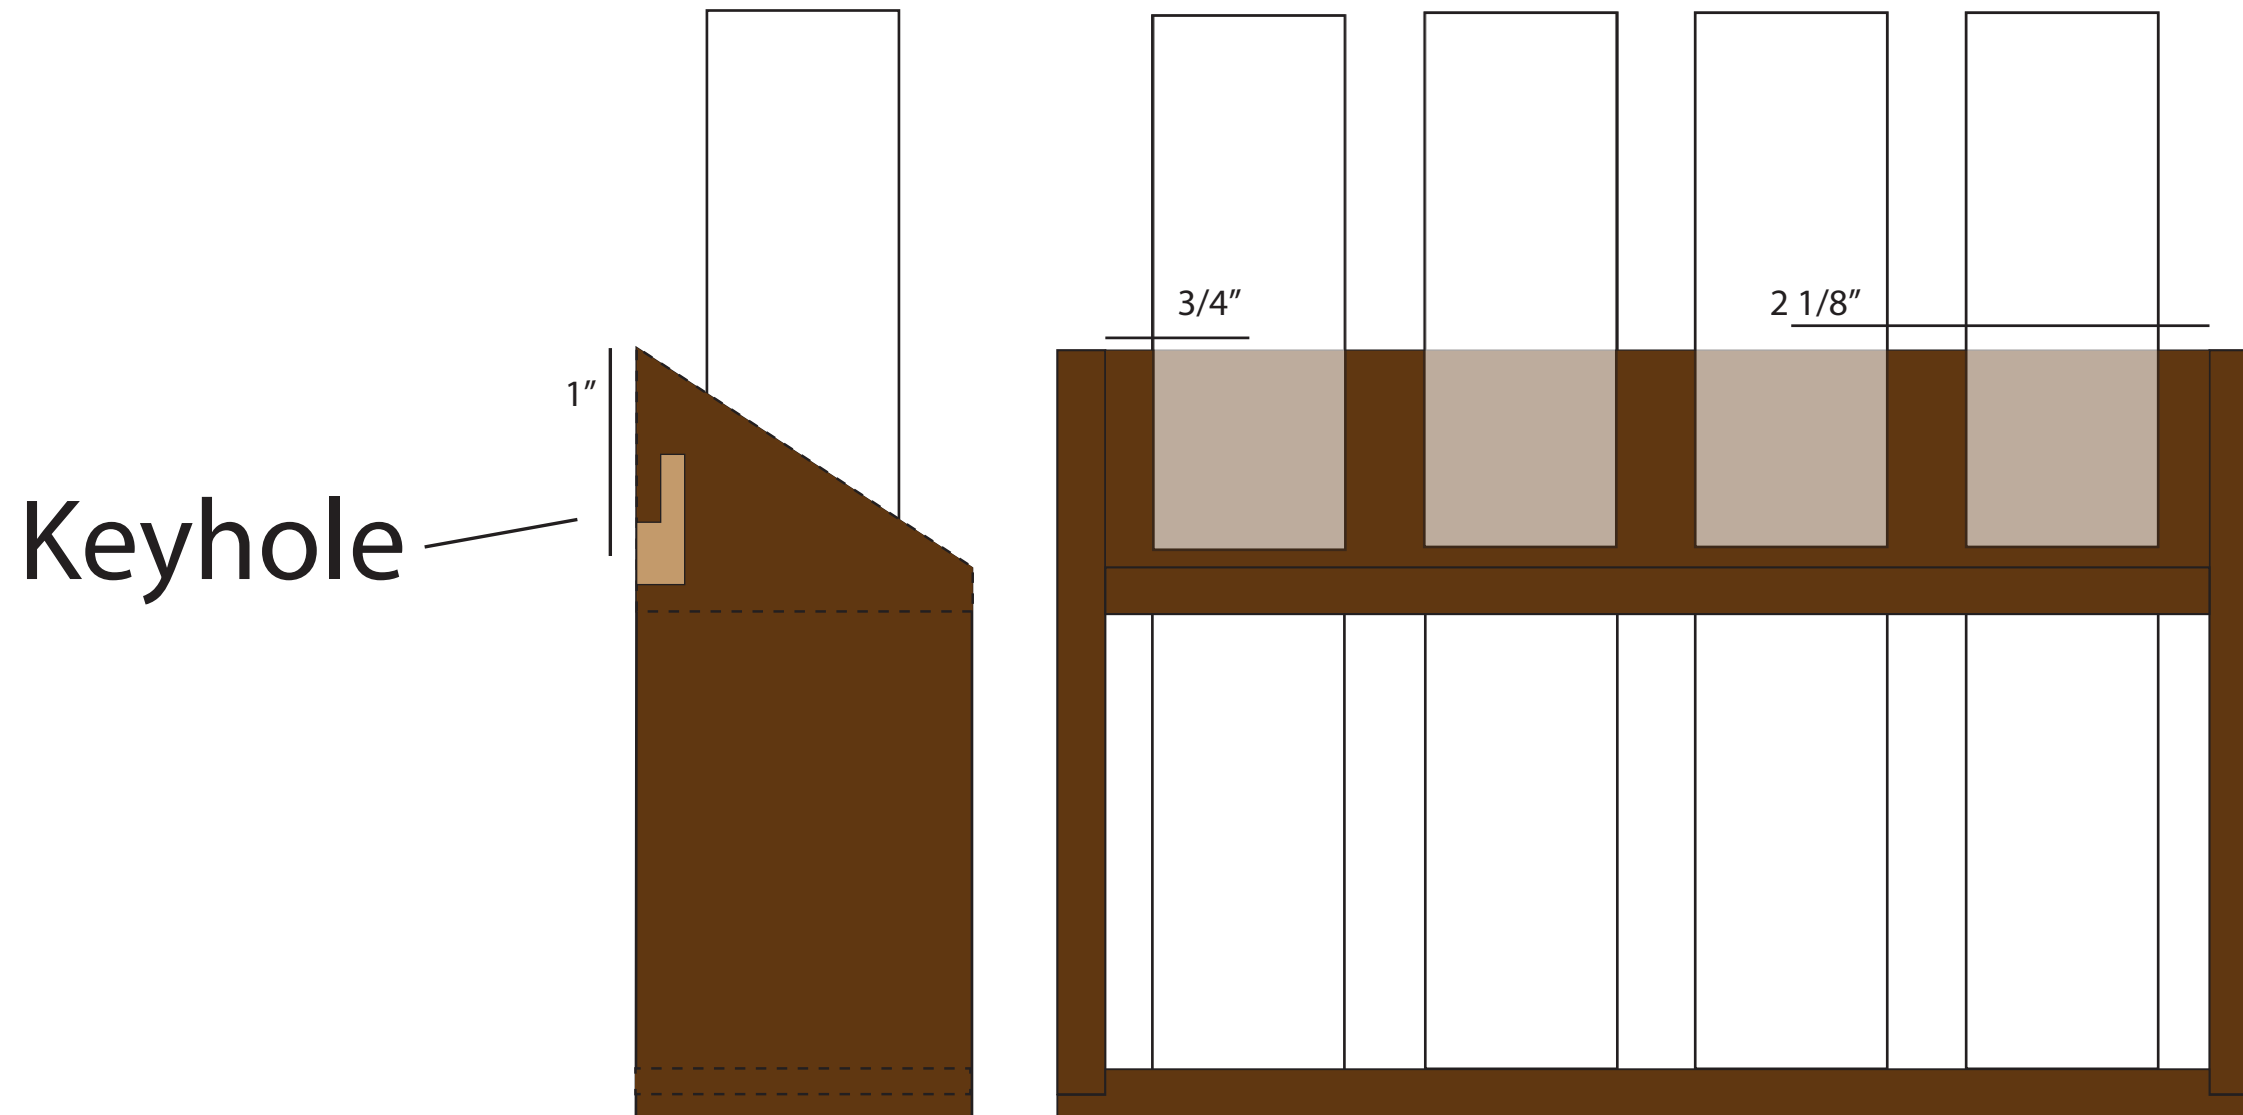

TIMBER BISCUIT
WOODWORKS™

Propagation Station

Angled / Live Version

Angled Version

Front

Angled Corner @ 56

1 3/4"
Keyhole Center

Bottom

Open Version

Open Version (x3)

Bottom

Top (x3)