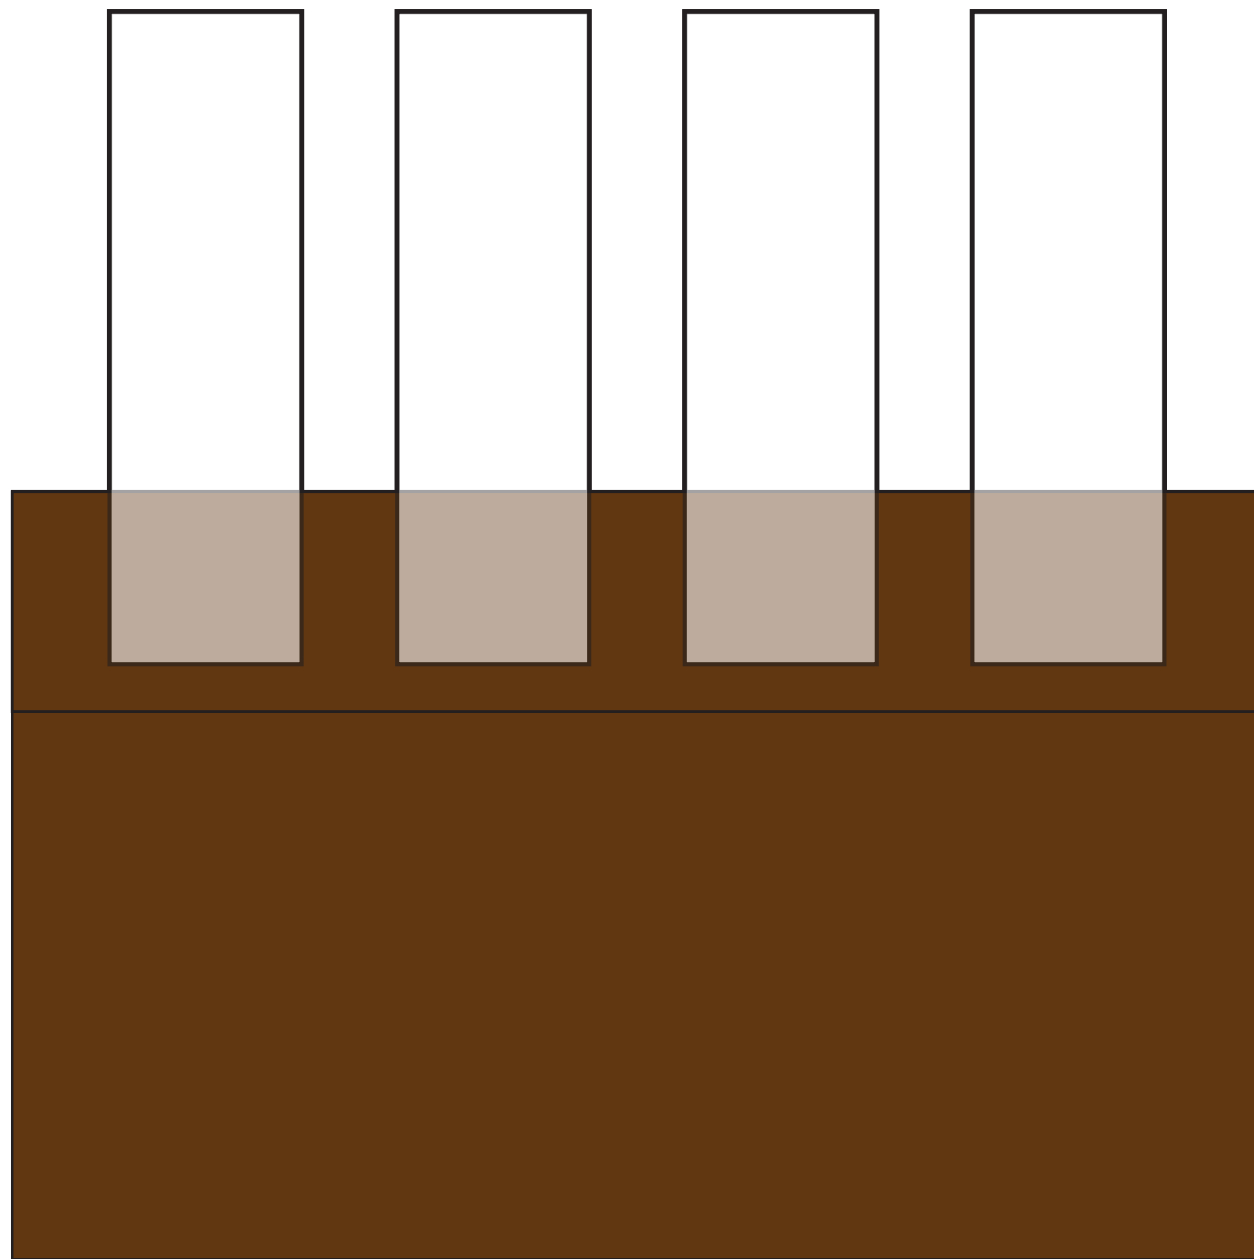

TIMBER BISCUIT
WOODWORKS™

Propagation Station

Angled / Live Version

Angled Version

Front

Angled Corner @ 56

1 3/4"
Keyhole Center

Bottom

Open Version

Open Version (x3)

Bottom

Top (x3)