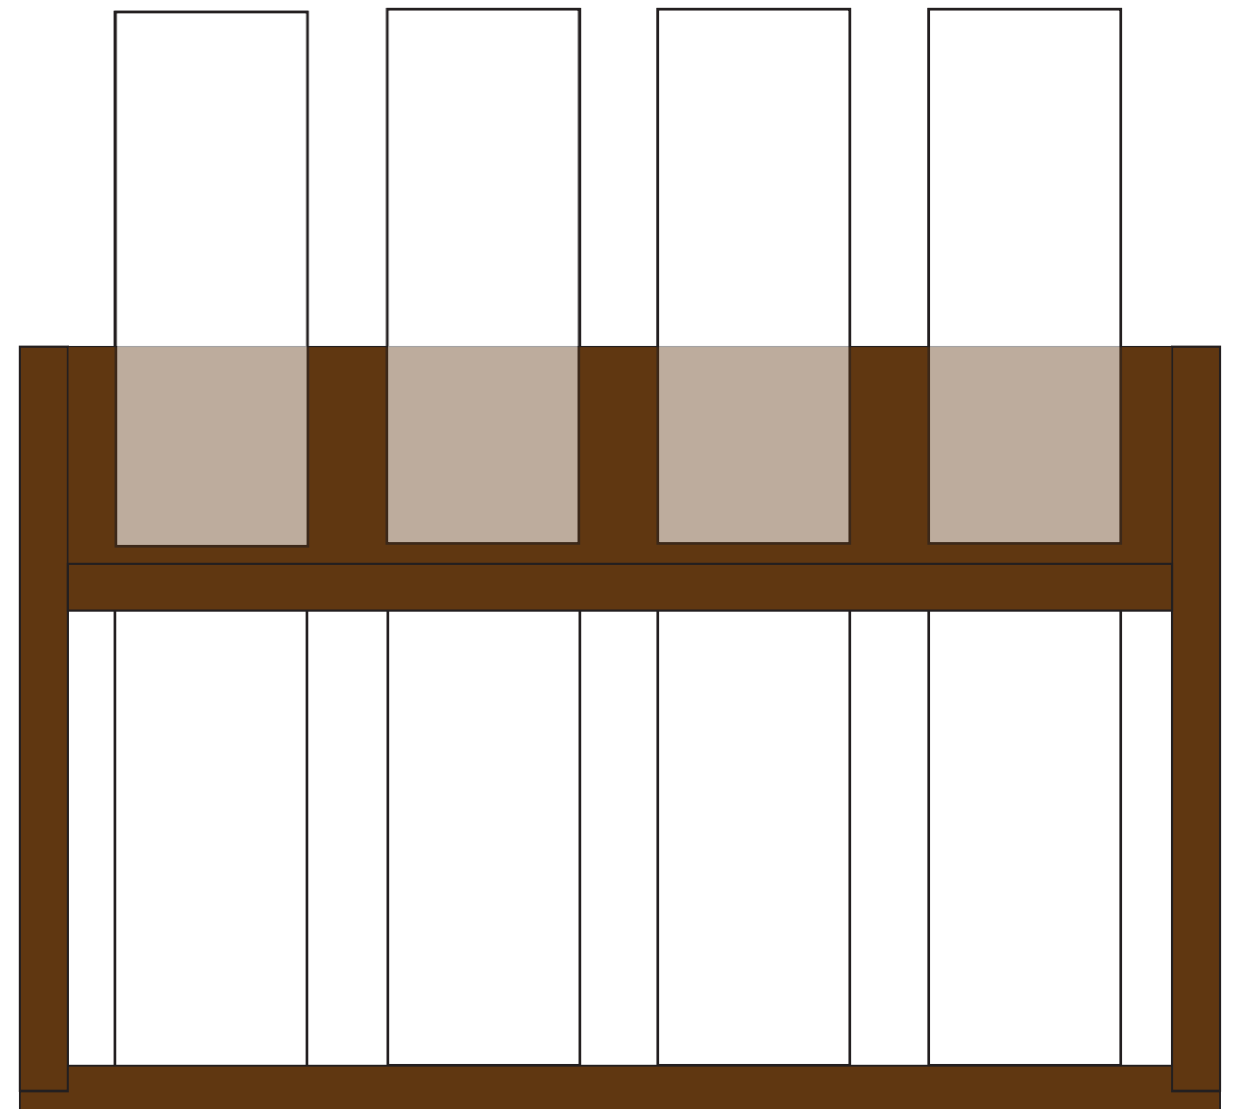

TIMBER BISCUIT
WOODWORKS™

Propagation Station

Angled / Live Version

Angled Version

Front

Angled Corner @ 56

1 3/4"
Keyhole Center

Bottom

Open Version

Open Version (x3)

Bottom

Top (x3)