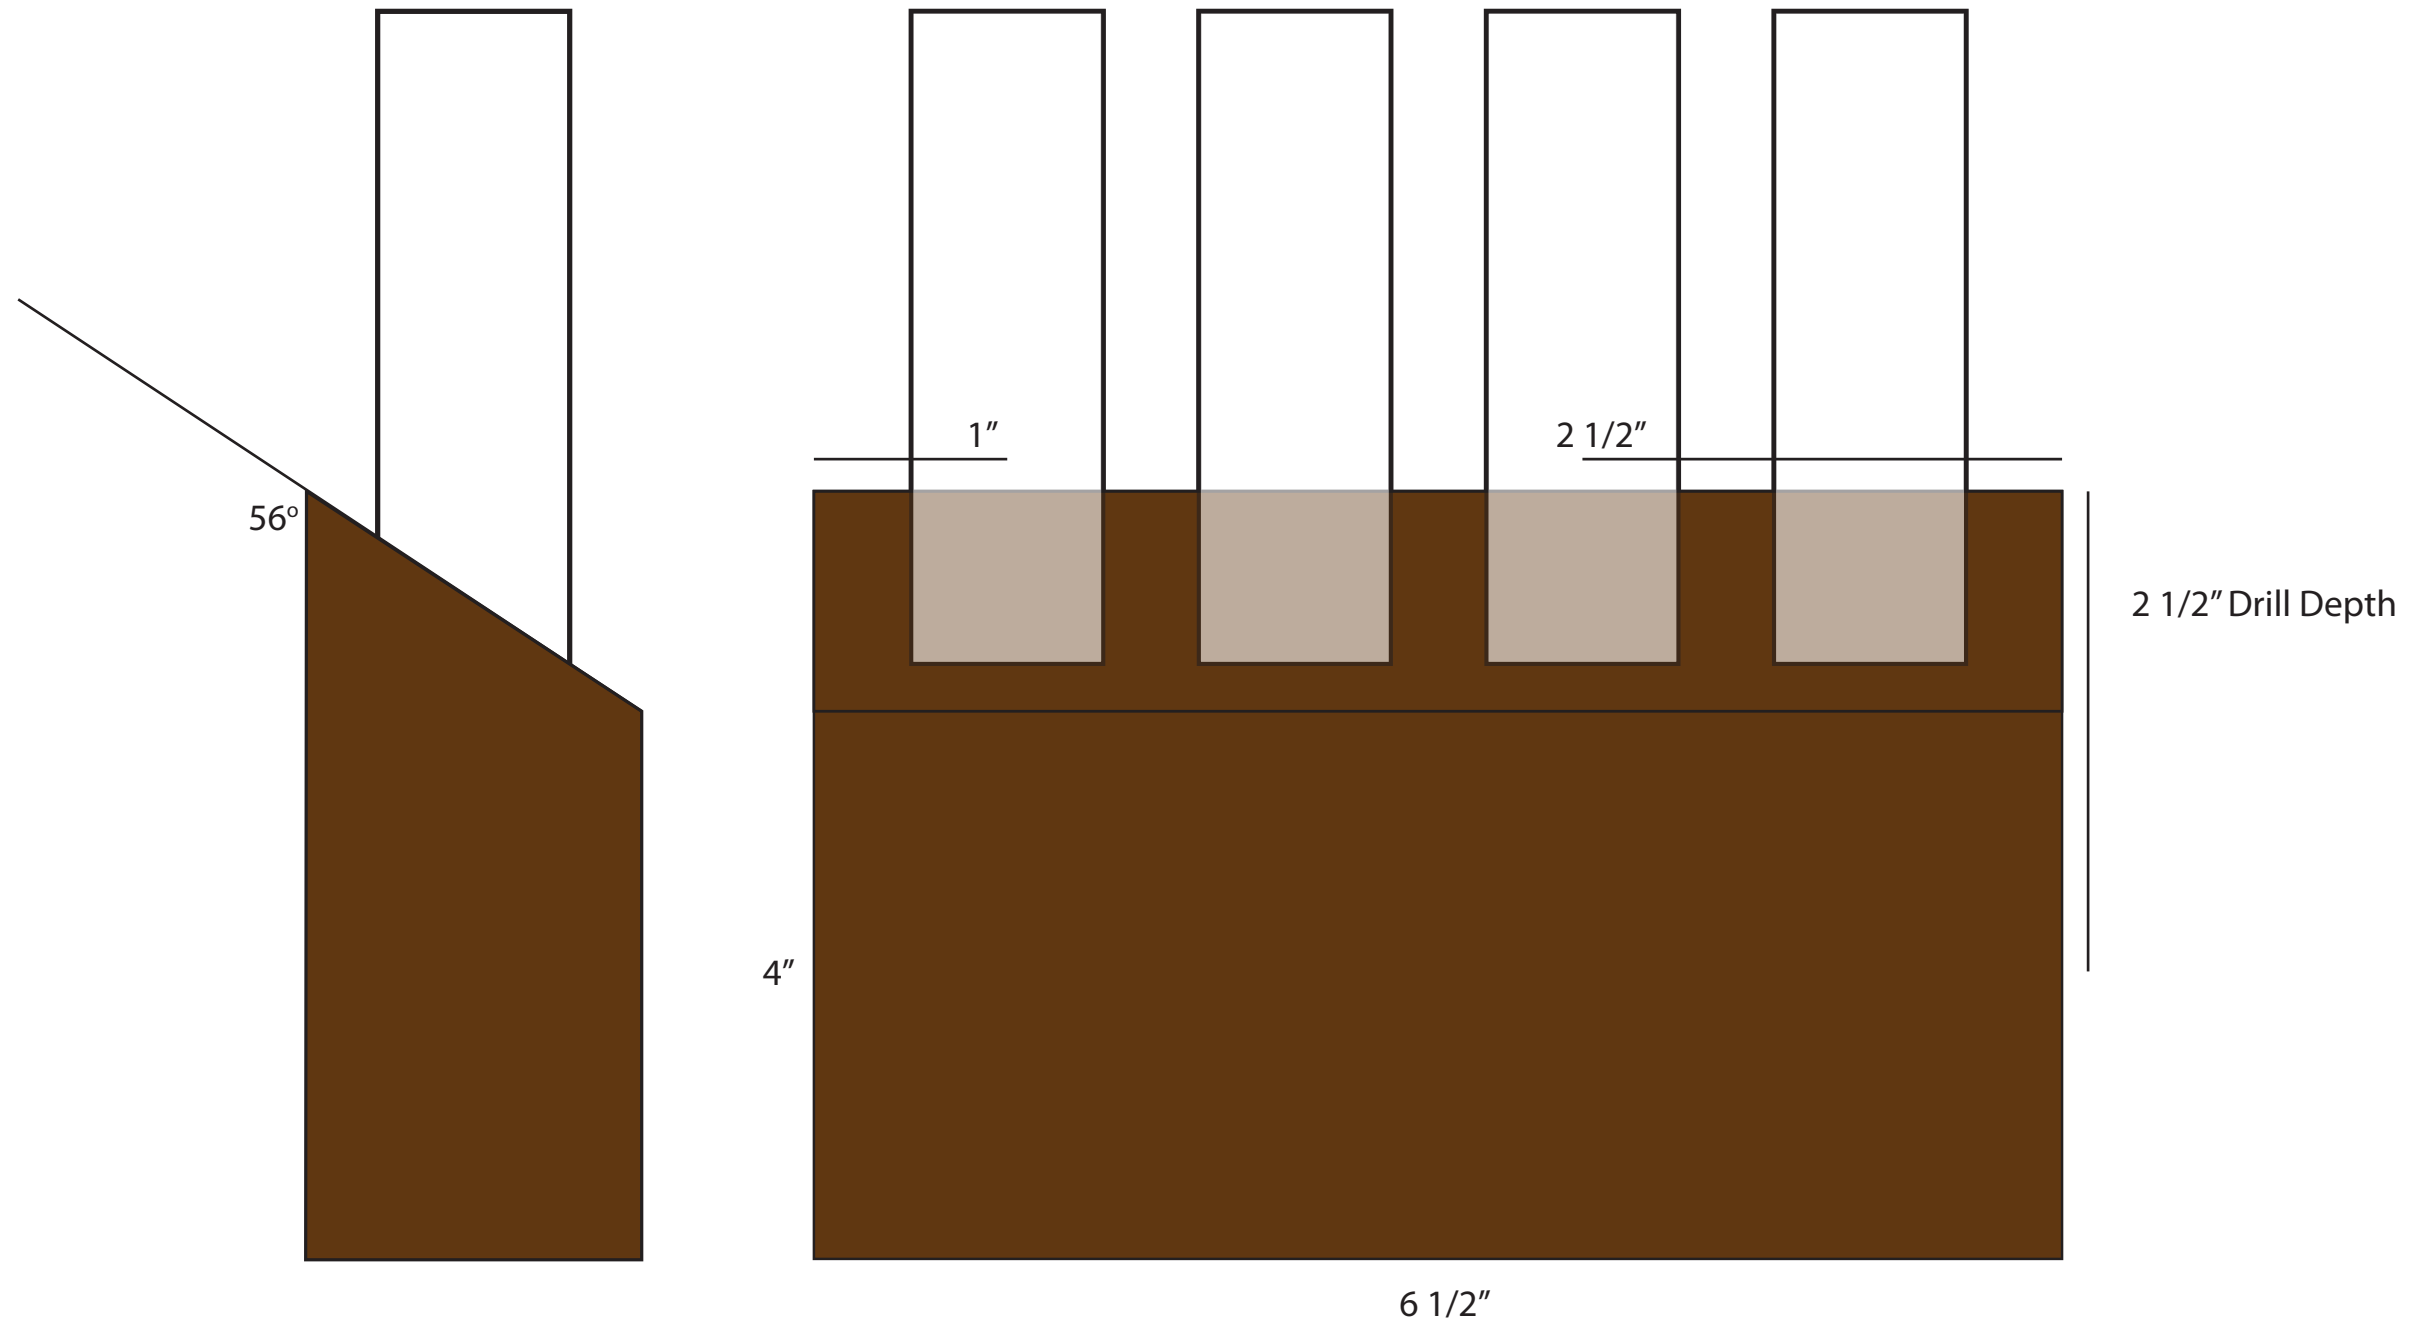

TIMBER BISCUIT
WOODWORKS™

Propagation Station

Angled / Live Version

Angled Version

Front

Angled Corner @ 56

1 3/4"
Keyhole Center

Bottom

Open Version

Open Version (x3)

Bottom

Top (x3)