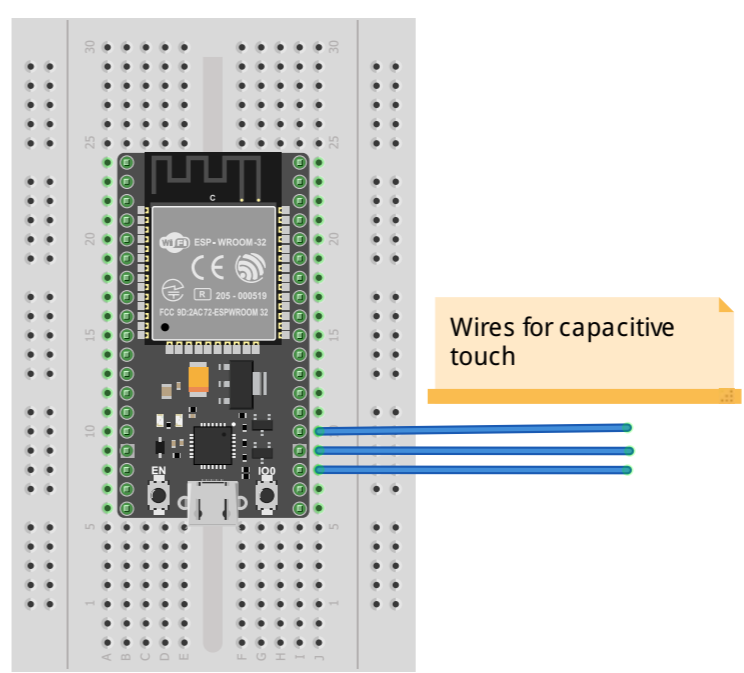

Wireless charger

Ledstrip (non rgb) 12V

12V source

Wires for capacitive touch