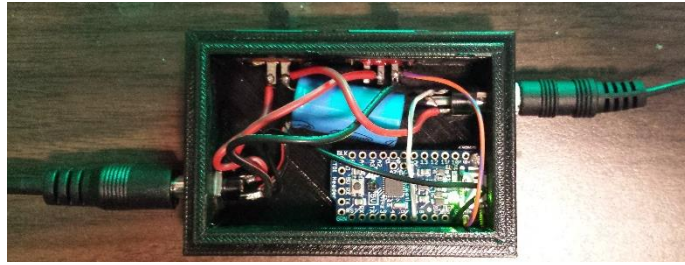

Pro-Trinket Case and Wiring Diagram

Power Switch for the NeoPixels
SW1

Power Switch for the Pro-Trinket
SW2