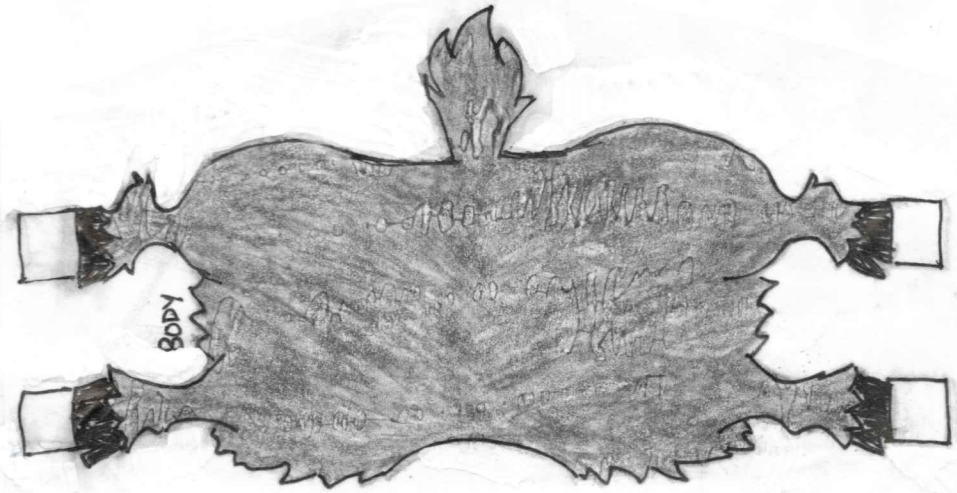

### The Agreeable Sheep.

Not one to stand out of the crowd, our woolly friend agrees with everything you say...

"Is this a good colour scheme?"

"Yes!"

"Would you like to go for a walk?"

"Yes!"

"Are you having a good time?"

"Yes!"

"Does my bum look big in this?"

...probably best not to ask.

With this agreeable model you need never get a second opinion again.

Baa baa baa!

Check [www.robives.com](http://www.robives.com) for loads of other paper animations.

Washer

Cam Shaft

Handle

↑ or paper straw cut to this length.

Cam Follower

Neck

Cam

Push-rod