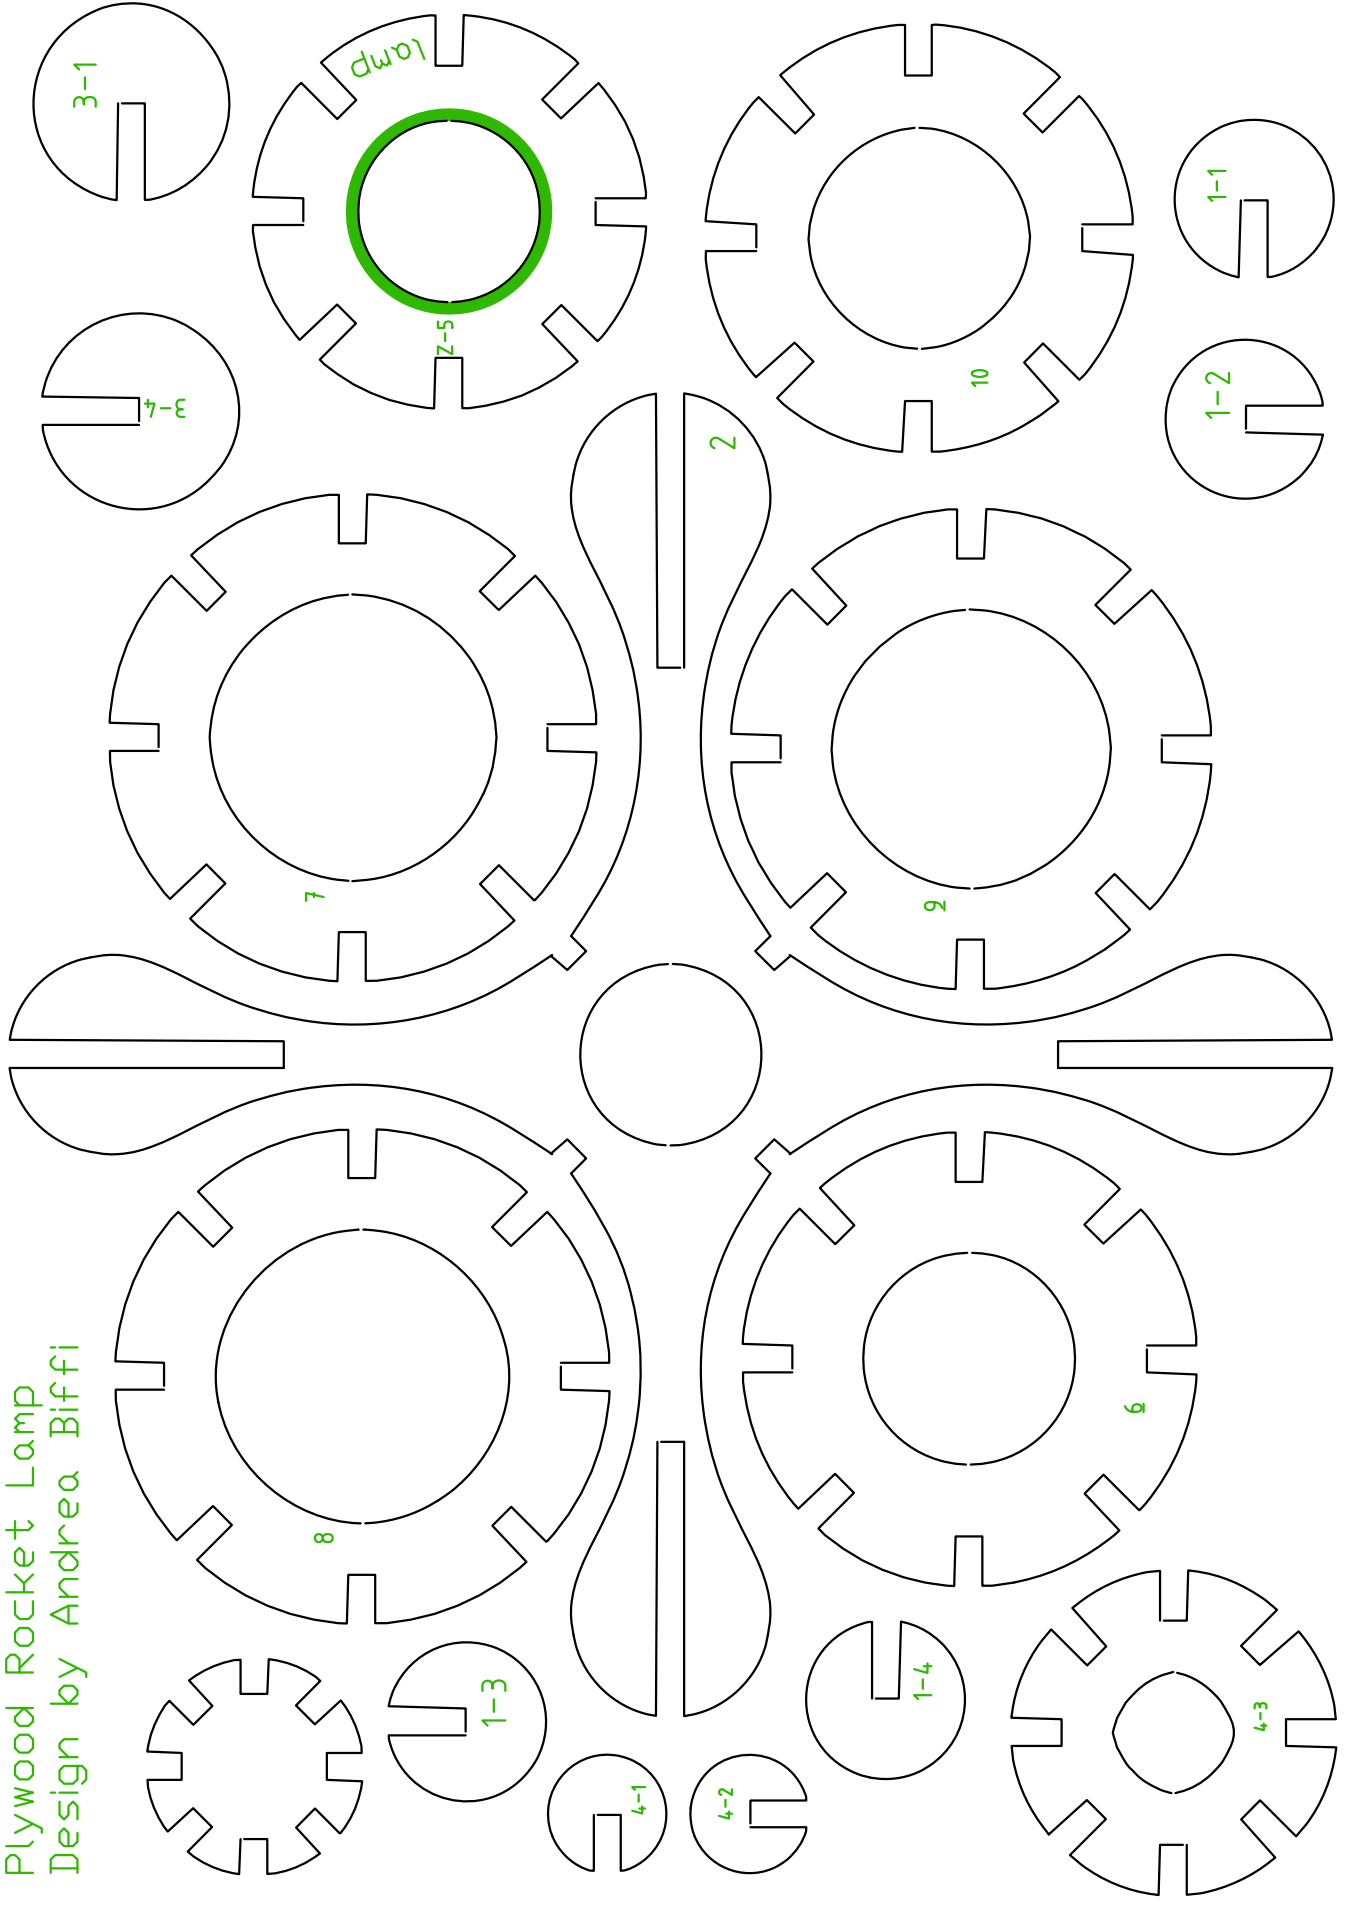

Plywood Rocket Lamp
Design by Andrea Biffi

WeMake Milano

Plywood Rocket Lamp
Design by Andrea Biffi

4mm Plywood Rocket Lamp
sheet 1/3

Andrea Biffi design (@WeMake Milano)

2

Z-3

Z-7

Z-3

Z-3

Z-3

Z-3

Z-5

Z-5

Z-5

Z-5

Z-4

Z-4

Z-4

Z-4

4mm Plywood Rocket Lamp
sheet 3/3
Andrea Biffi design (@wemake milano)