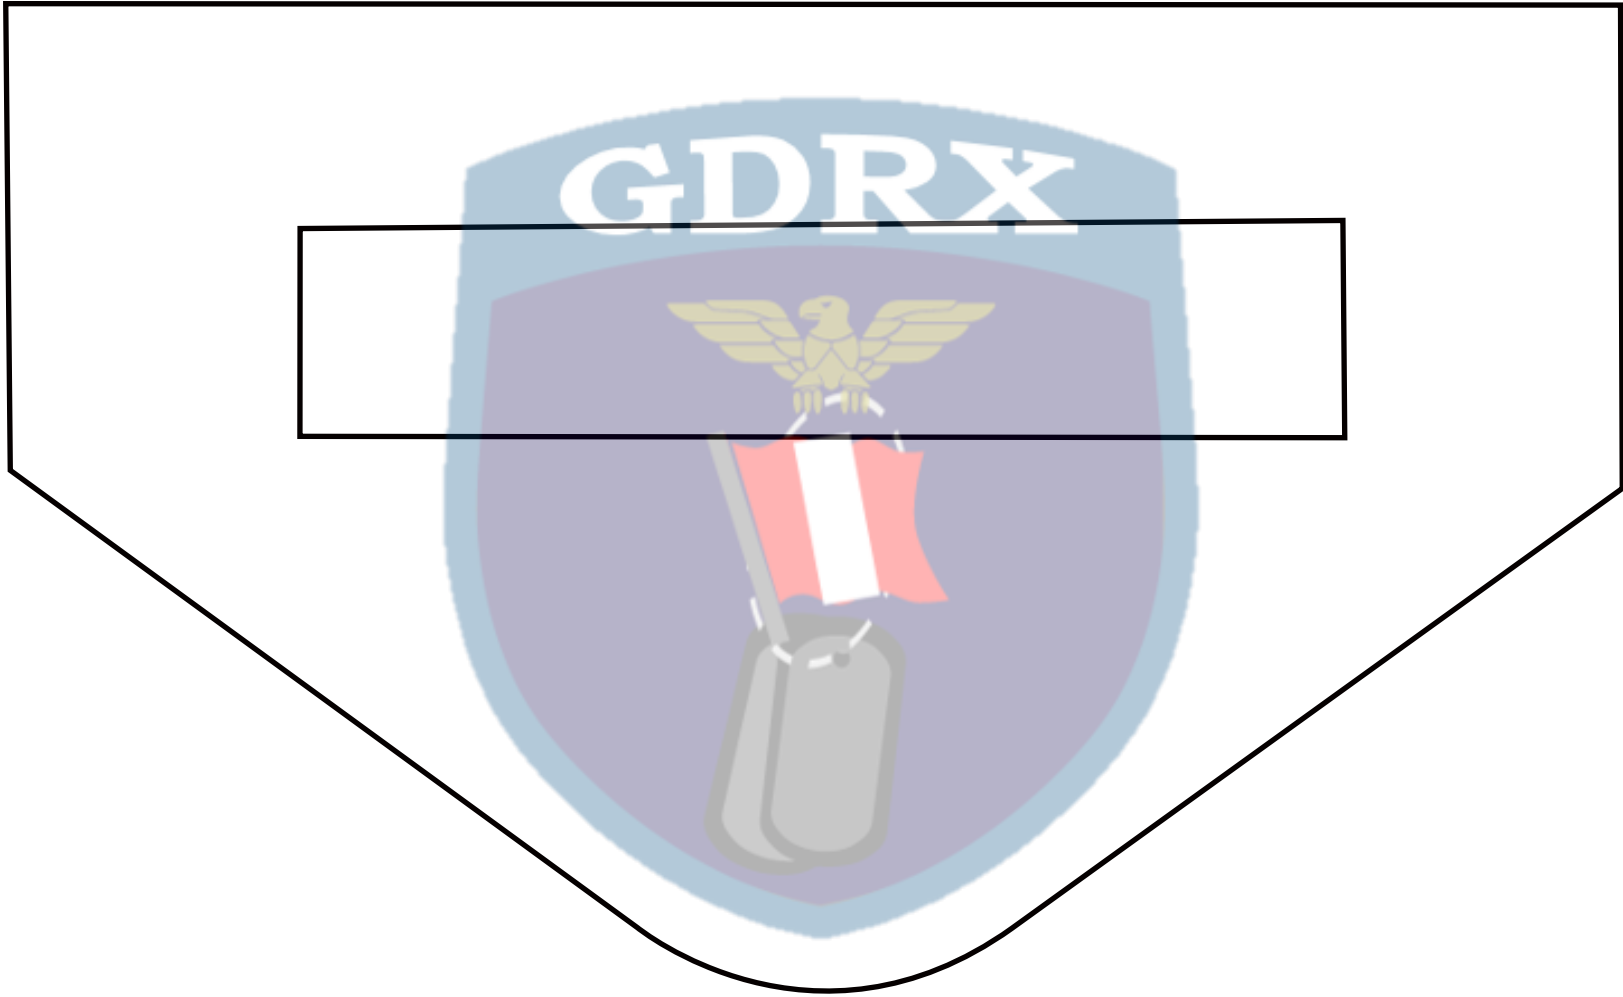

Medidas

@gudarix.gdrx
Gudarix

@gudarix.gdrx
Gudarix

2

2

@gudarix.gdrx
Gudarix

4

4

@gudarix.gdrx
Gudarix

@gudarix.gdrx
Gudarix

The logo is a shield-shaped emblem. At the top, the letters 'G.D.R.X' are written in a bold, white, serif font against a light blue background. Below this, a golden eagle with its wings spread is perched atop a flag with vertical stripes of red, white, and red. The entire emblem is set against a purple background within a shield shape, which is itself centered on a light blue background.