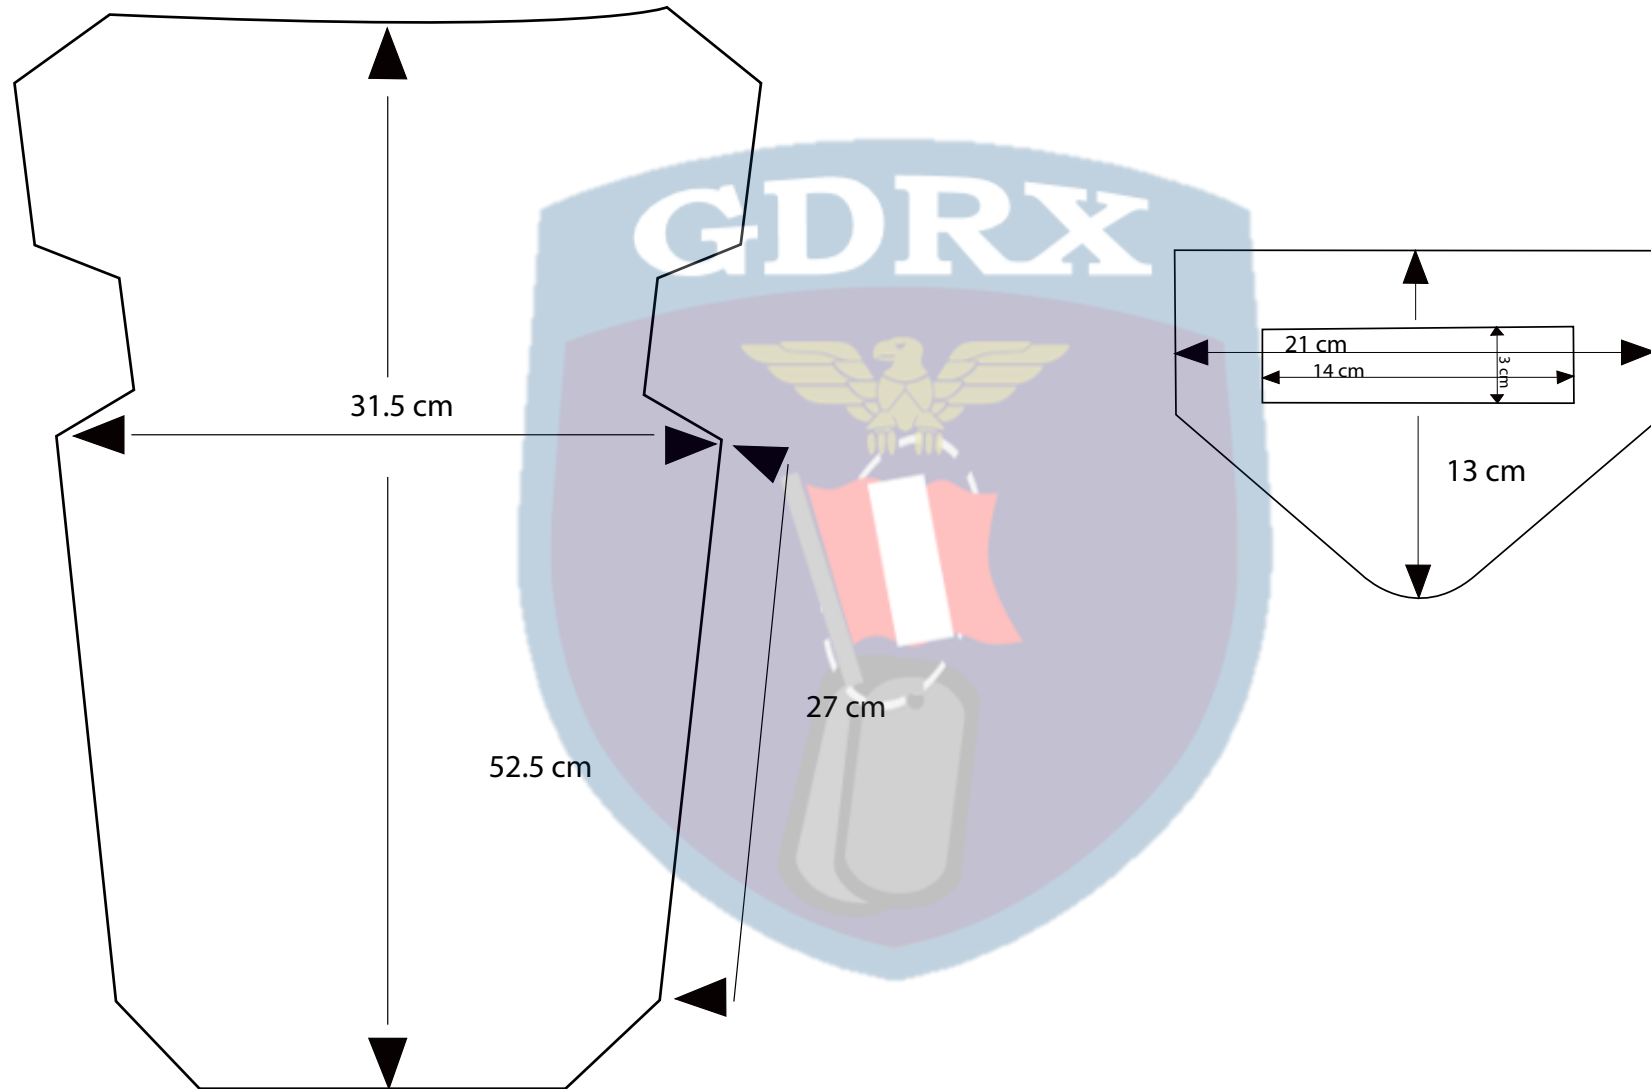

Medidas

@gudarix.gdrx
Gudarix

@gudarix.gdrx
Gudarix

2

2

@gudarix.gdrx
Gudarix

4

4

@gudarix.gdrx
Gudarix

@gudarix.gdrx
Gudarix

The logo is a shield-shaped emblem. At the top, the letters 'G.D.R.X' are written in a bold, white, serif font against a light blue background. Below this, a golden eagle with its wings spread is perched atop a flag with vertical stripes of red, white, and red. The entire emblem is set against a purple background within a shield shape, which is itself centered on a light blue background.

G.D.R.X

Inferior

Superior