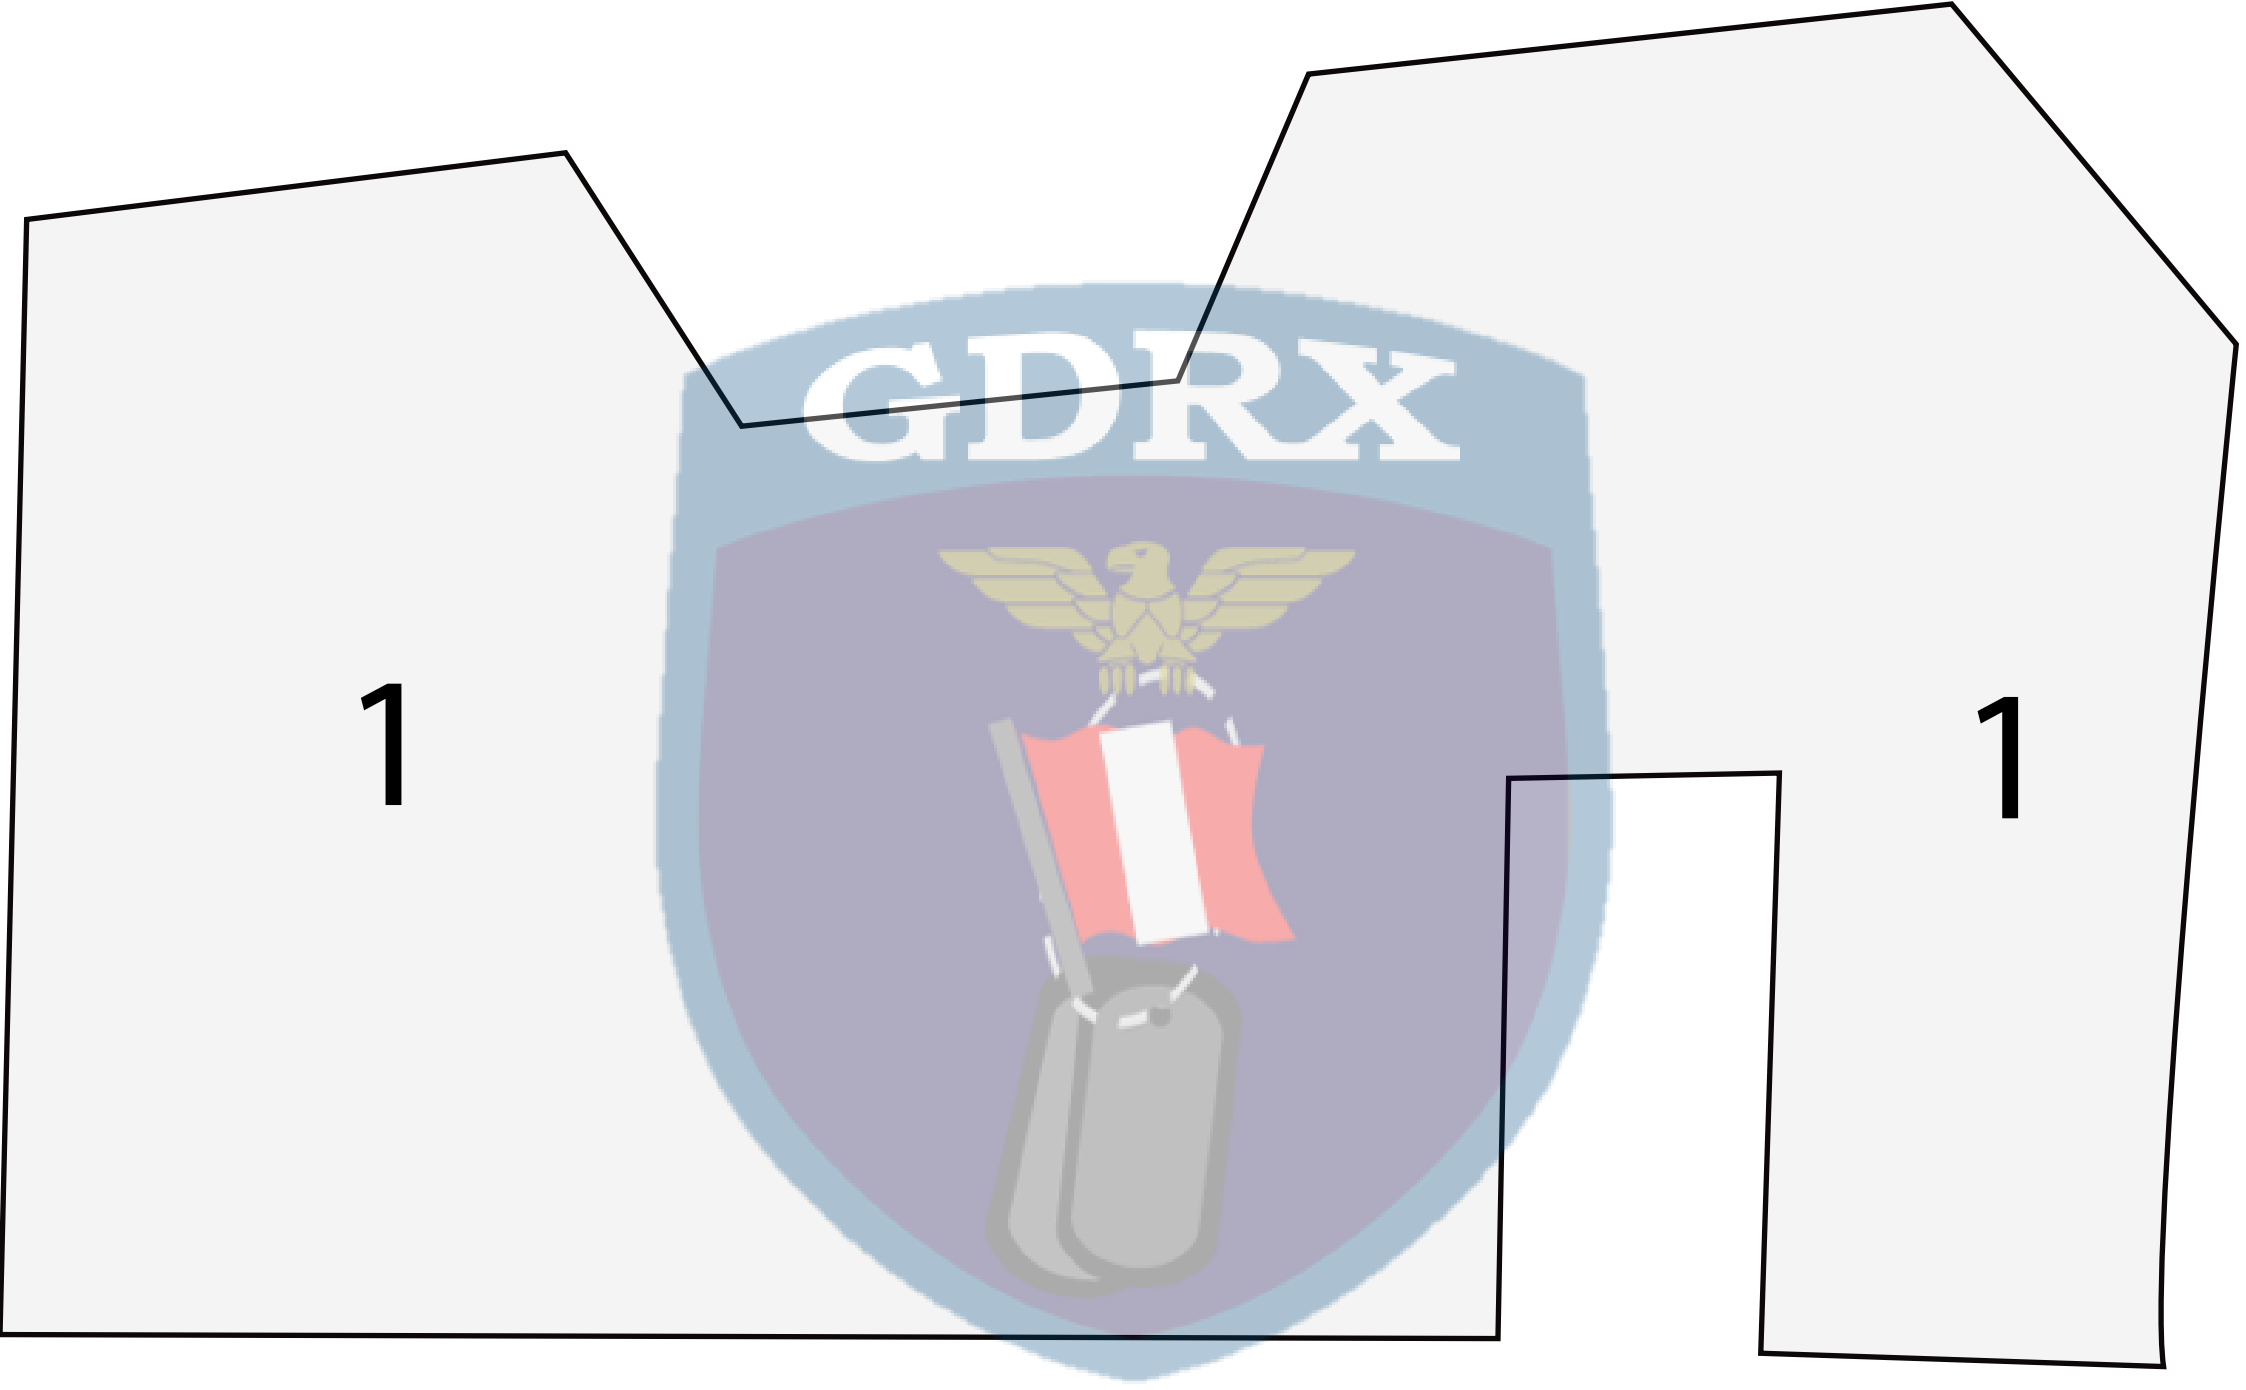

Medidas

@gudarix.gdrx
Gudarix

@gudarix.gdrx
Gudarix

2

2

@gudarix.gdrx
Gudarix

4

4

@gudarix.gdrx
Gudarix

@gudarix.gdrx
Gudarix

The logo is a shield-shaped emblem. At the top, the letters 'G.D.R.X' are written in a bold, white, serif font against a light blue background. Below this, a golden eagle with its wings spread is perched atop a flag with vertical stripes of red, white, and red. The entire emblem is set against a purple background within a shield shape, which is itself centered on a light blue background.