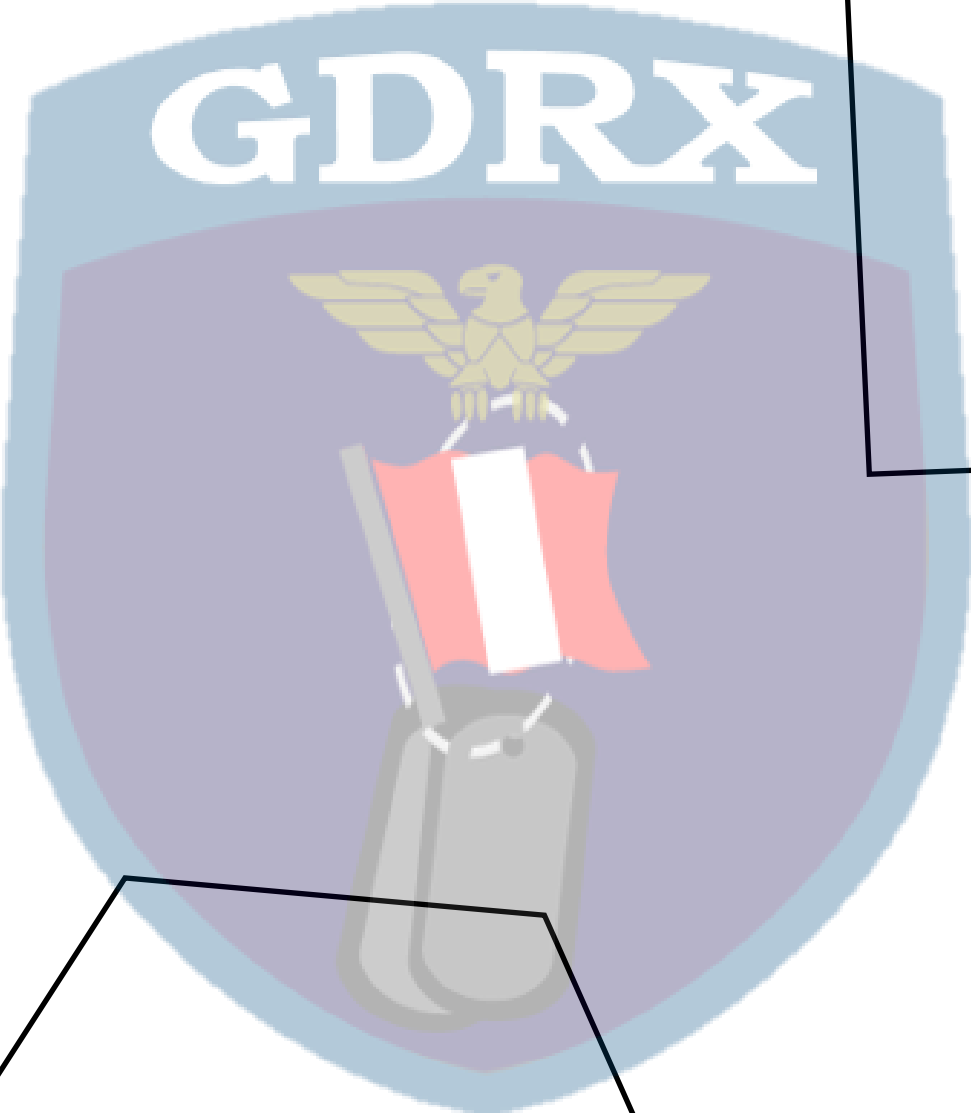

Medidas

@gudarix.gdrx
Gudarix

@gudarix.gdrx
Gudarix

2

2

@gudarix.gdrx
Gudarix

4

4

@gudarix.gdrx
Gudarix

@gudarix.gdrx
Gudarix

The logo is a shield-shaped emblem. At the top, the letters 'G.D.R.X' are written in a bold, white, serif font against a light blue background. Below this, a golden eagle with its wings spread is perched atop a flag with vertical stripes of red, white, and red. The entire emblem is set against a purple background within a shield shape, which is itself centered on a light blue background.