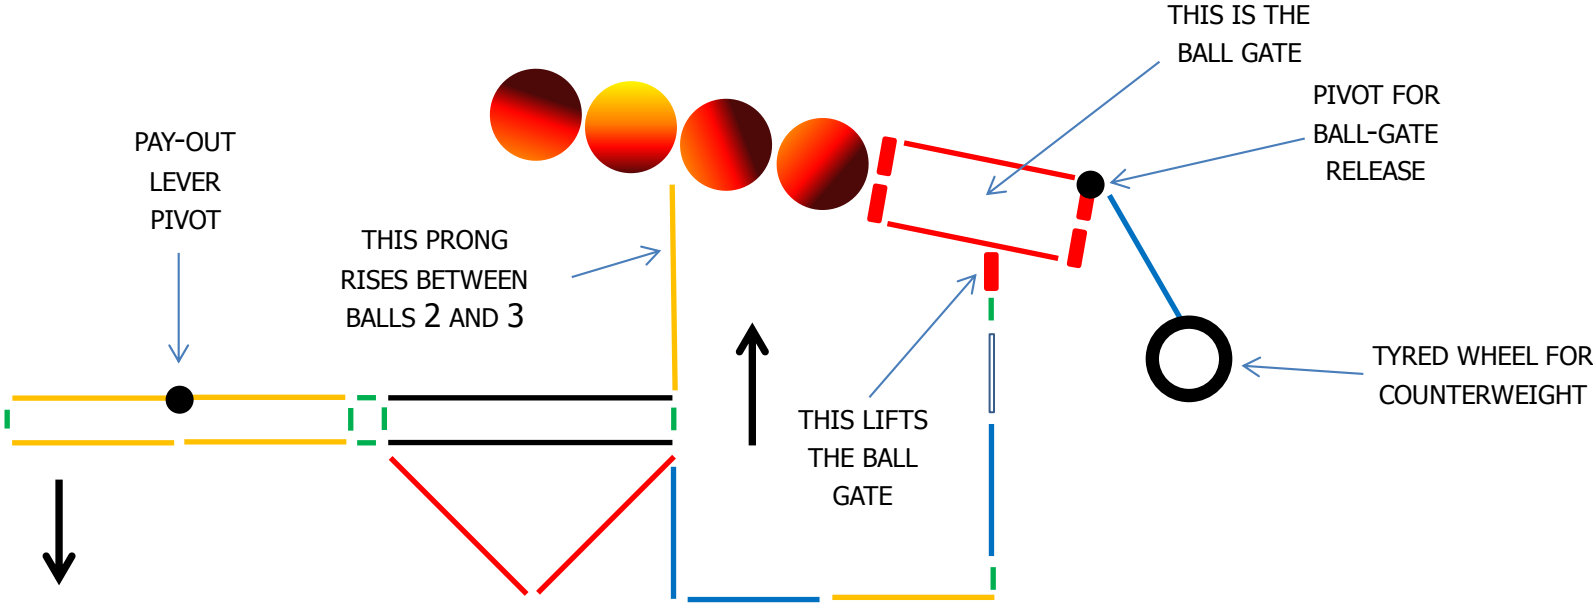

K'Nex Bouncing-Ball Amusement Machine

Pay-out Gate

NOT TO SCALE

17½MM GREEN ROD	
33MM WHITE ROD	
55MM BLUE ROD	
86MM YELLOW ROD	
130MM RED ROD	
192MM BLACK ROD	
3-WAY RED CONNECTOR	