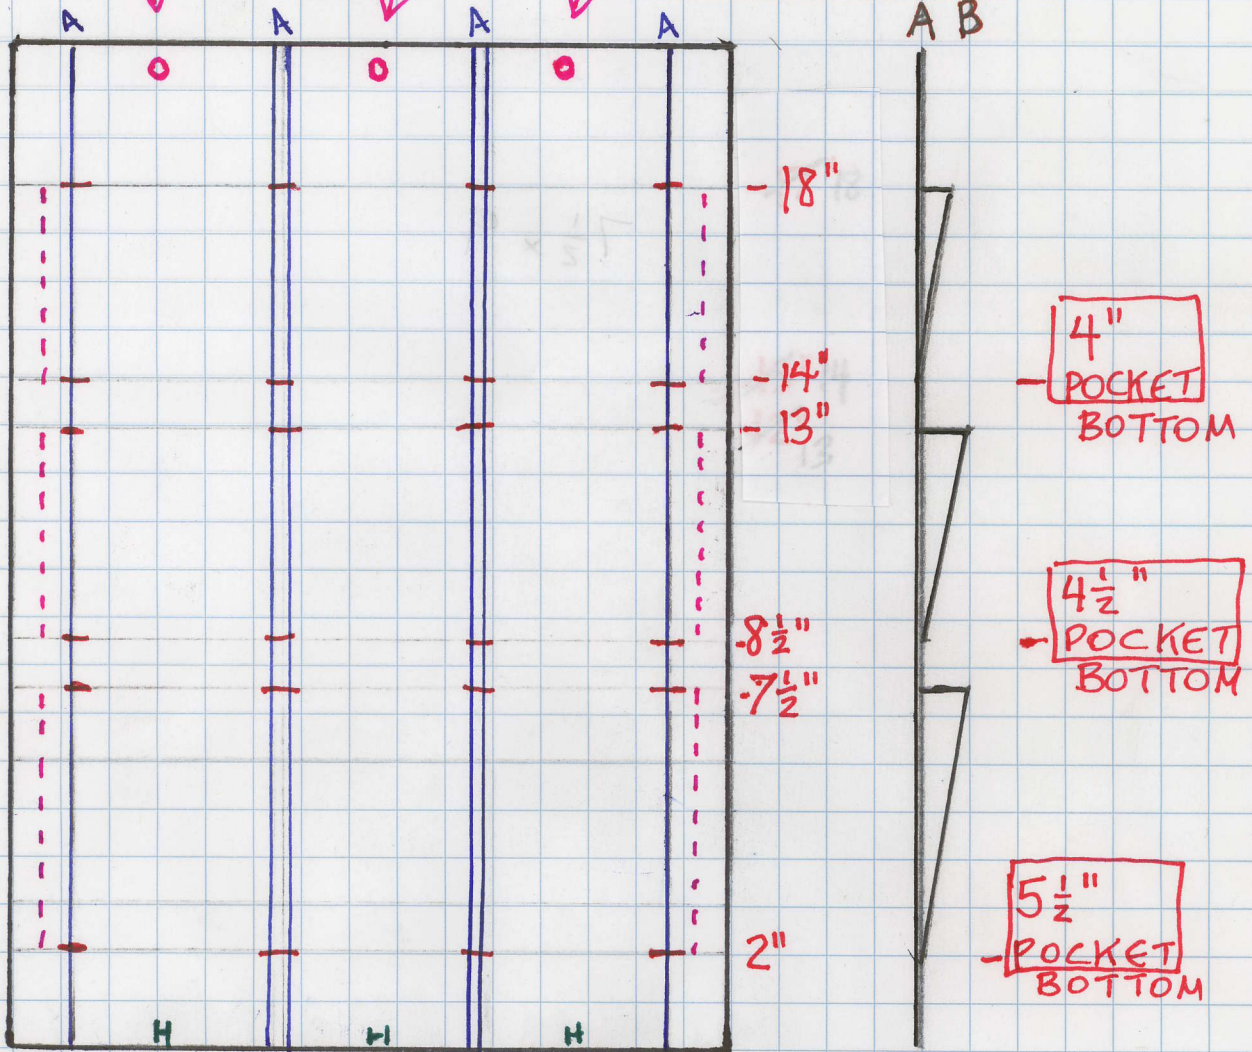

FABRIC/BOARD FRONT

GROMMET OR HOOK PLACEMENT

FRONT

SIDE

AB

VINYL EDGE

VINYL EDGE

HOOK PLACEMENT

STITCH LINES (LETTER A)

1 1/4"

5 1/4" - 5 1/2"

9 1/2" - 9 3/4"

13 3/4"

5a) pure
5c) Monkey fabric