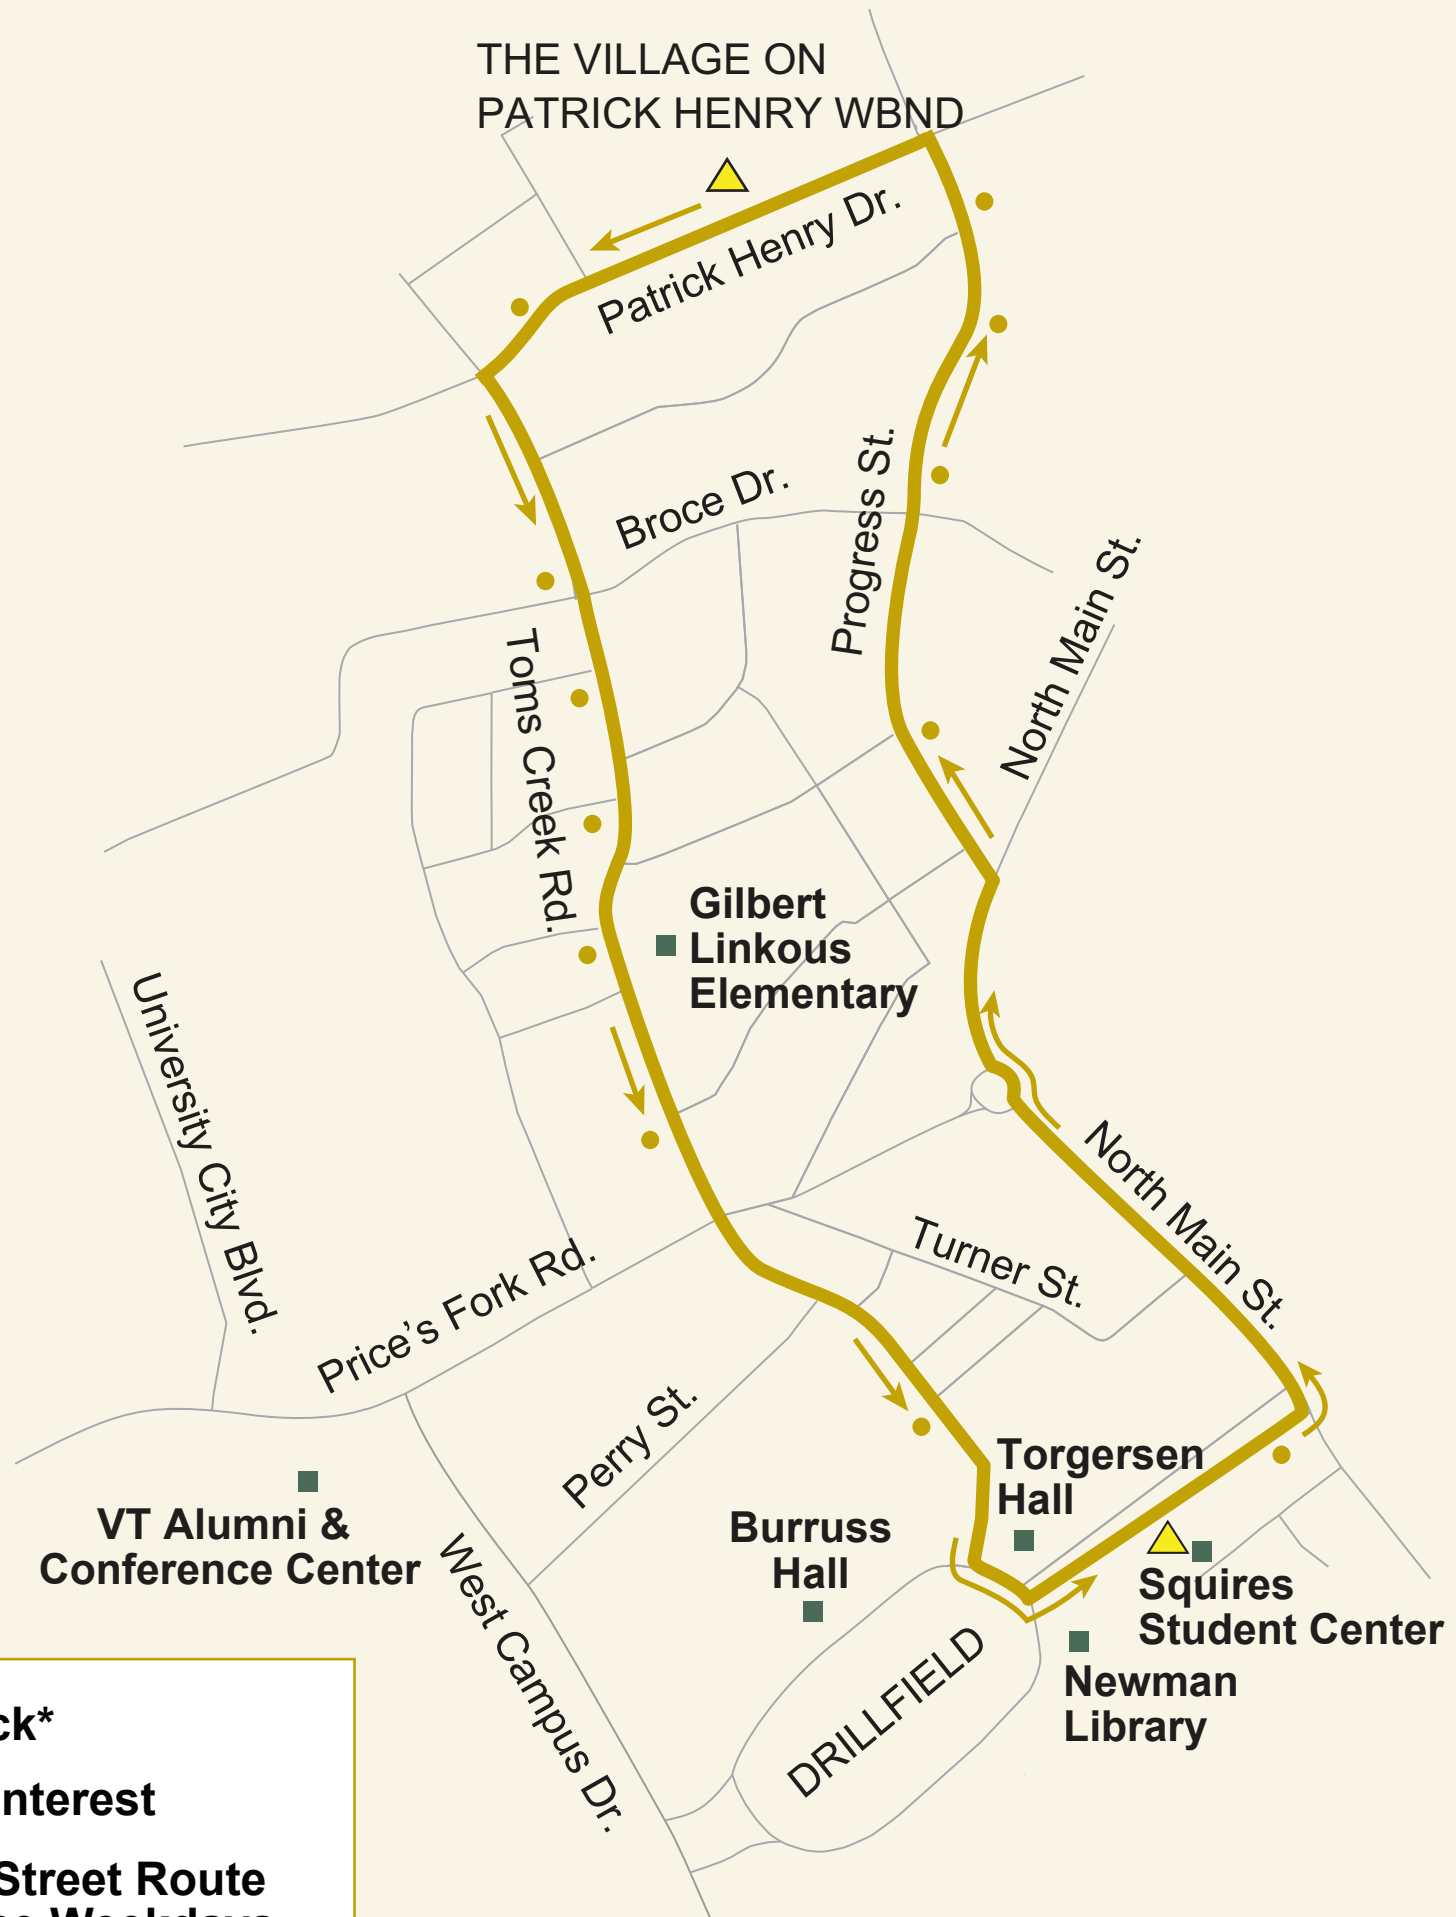

Progress Street

Provides service along Progress St., Patrick Henry and Toms Creek to Burruss Hall

-  **Time Check***
-  **Points of Interest**
-  **Progress Street Route Full Service Weekdays**
-  **Bus Stop**

* Buses that arrive at a time check early will leave at the scheduled time.

Progress Street "PRO"

Provides service along Progress Street, Patrick Henry Drive and Toms Creek to Campus. Full Service ONLY.

Progress Street Full Service Monday - Friday follow same schedule until 3:15p.m.			
Squires East	The Village on Patrick Henry Wbnd	Squires East	The Village on Patrick Henry Wbnd
Stop # 1110	Stop # 1308	Stop # 1110	Stop # 1308
	7:00 AM	11:25 AM	11:40 AM
	7:15 AM	11:35 AM	11:50 AM
7:15 AM	7:30 AM	11:45 AM	12:00 PM
7:30 AM	7:45 AM	11:55 AM	12:10 PM
7:45 AM	8:00 AM	12:05 PM	12:20 PM
8:00 AM	8:15 AM	12:15 PM	12:30 PM
8:15 AM	8:30 AM	12:25 PM	12:40 PM
8:30 AM	8:40 AM	12:35 PM	12:50 PM
	8:50 AM	12:45 PM	1:00 PM
8:45 AM	9:00 AM	12:55 PM	1:10 PM
8:55 AM	9:10 AM	1:05 PM	1:20 PM
9:05 AM	9:20 AM	1:15 PM	1:30 PM
9:15 AM	9:30 AM	1:25 PM	1:40 PM
9:25 AM	9:40 AM	1:35 PM	1:50 PM
9:35 AM	9:50 AM	1:45 PM	2:00 PM
9:45 AM	10:00 AM	1:55 PM	2:10 PM
9:55 AM	10:10 AM	2:05 PM	2:20 PM
10:05 AM	10:20 AM	2:15 PM	2:30 PM
10:15 AM	10:30 AM	2:25 PM	2:40 PM
10:25 AM	10:40 AM	2:35 PM	2:50 PM
10:35 AM	10:50 AM	2:45 PM	3:00 PM
10:45 AM	11:00 AM	2:55 PM	3:10 PM
10:55 AM	11:10 AM	3:05 PM	3:20 PM
11:05 AM	11:20 AM	3:15 PM	3:30 PM
11:15 AM	11:30 AM		

Toms Creek via Progress "TOM"	
The Progress St. route becomes the Toms Creek route at 9:45 p.m. and provides LATE NIGHT service along Toms Creek Road, Patrick Henry Drive and Progress Street to campus. ONLY on Friday and Saturday.	
Torgersen Hall	The Village on Patrick Henry Wbnd
Stop # 1114	Stop # 1308
9:45 PM	9:55 PM
10:15 PM	10:25 PM
10:45 PM	10:55 PM
11:15 PM	11:25 PM
11:45 PM	11:55 PM
12:15 AM	12:25 AM
12:45 AM	12:55 AM
1:15 AM	1:25 AM
1:45 AM	1:55 AM
2:15 AM	2:25 AM