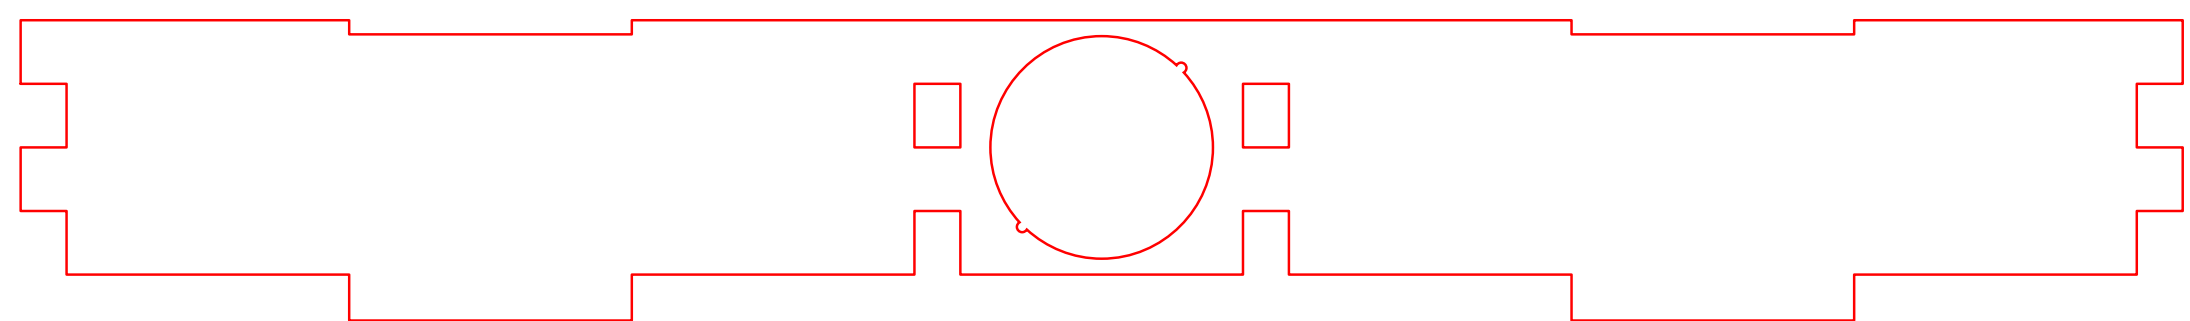

306 mm

42.5 mm 42.5 mm 42.5 mm 42.5 mm

133 mm

42.5 mm

42.5 mm

133 mm

Red - cut lines
Green - markers for holes
Blue - major dimensioning for 6 mm thick pieces
Purple - major dimensioning for 2 mm thick pieces

133 mm

133 mm

125 mm diameter

133 mm

85 mm

85 mm

105 mm