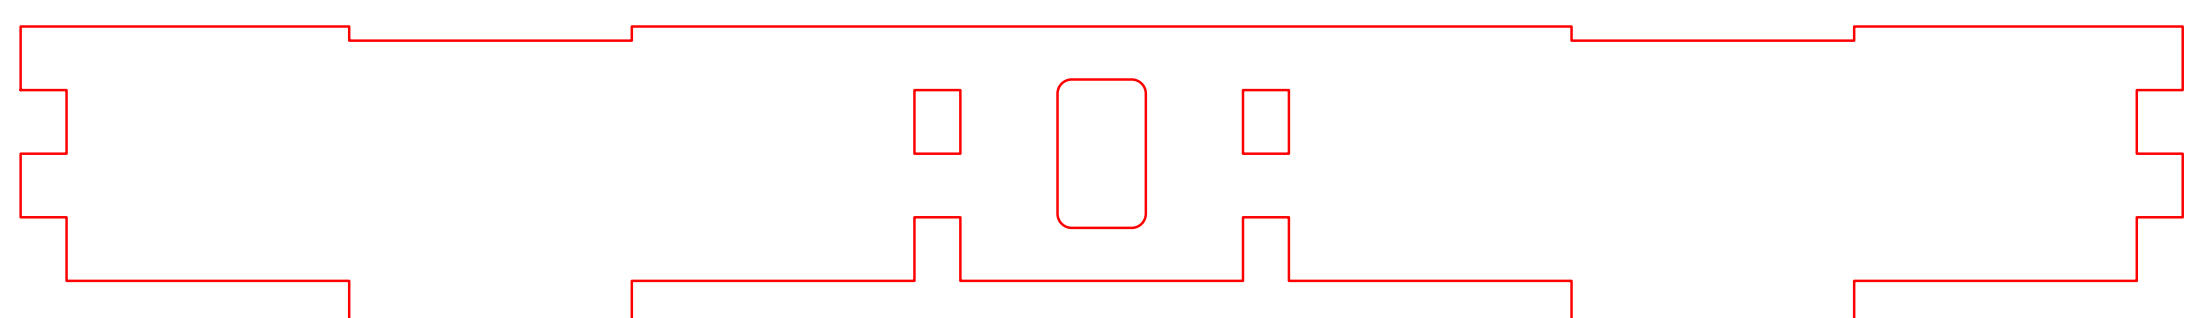

306 mm

42.5 mm 42.5 mm 42.5 mm 42.5 mm

133 mm

42.5 mm

42.5 mm

133 mm

Red - cut lines
Green - markers for holes
Blue - major dimensioning for 6 mm thick pieces
Purple - major dimensioning for 2 mm thick pieces

133 mm

133 mm

125 mm diameter

133 mm

85 mm

85 mm

105 mm