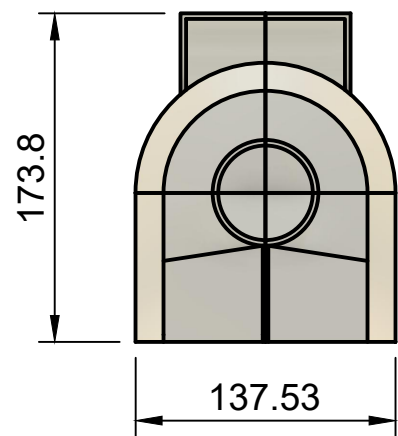

The Nacelle

Dept.	Technical reference	Created by POIREINGANBALOKTONGBAM 30-04-2024	Approved by
		Document type	Document status
		Title SP_Energia_Prototype	DWG No.
		Rev.	Date of issue
			Sheet 1/2

Dept.	Technical reference	Created by POIREINGANBALOKTONGBAM 30-04-2024	Approved by	
		Document type	Document status	
		Title SP_Energia_Prototype	DWG No.	
		Rev.	Date of issue	Sheet 2/2