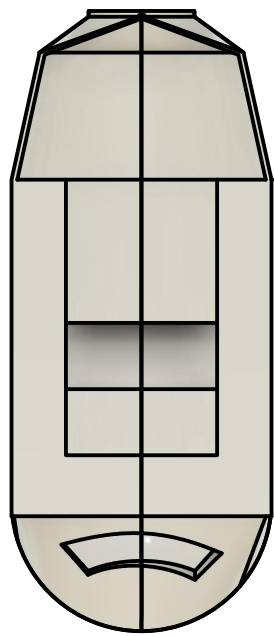

The Nacelle

Dept.	Technical reference	Created by POIREINGANBALOKTONGBAM 30-04-2024	Approved by
		Document type	Document status
		Title SP_Energia_Prototype	DWG No.
		Rev.	Date of issue
			Sheet 1/2

Dept.	Technical reference	Created by POIREINGANBALOKTONGBAM 30-04-2024	Approved by	
		Document type	Document status	
		Title SP_Energia_Prototype	DWG No.	
		Rev.	Date of issue	Sheet 2/2