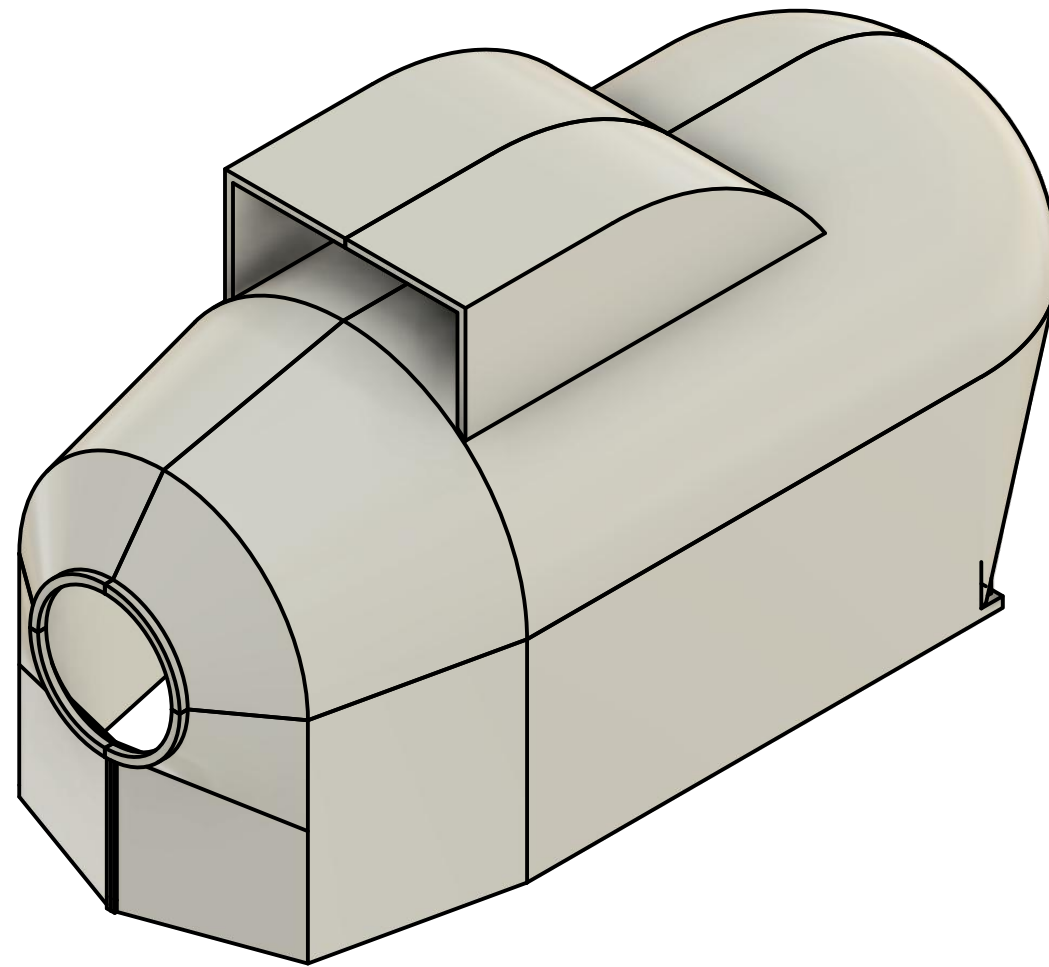

The Nacelle

Dept.	Technical reference	Created by POIREINGANBALOKTONGBAM 30-04-2024	Approved by
		Document type	Document status
		Title SP_Energia_Prototype	DWG No.
		Rev.	Date of issue
			Sheet 1/2

Dept.	Technical reference	Created by POIREINGANBALOKTONGBAM 30-04-2024	Approved by	
		Document type	Document status	
		Title SP_Energia_Prototype	DWG No.	
		Rev.	Date of issue	Sheet 2/2