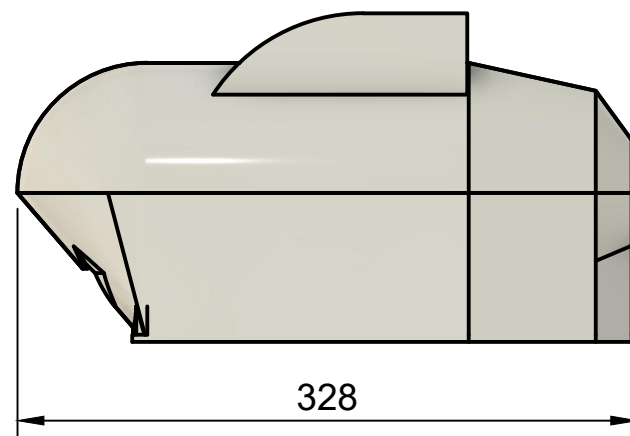

The Nacelle

Dept.	Technical reference	Created by POIREINGANBALOKTONGBAM 30-04-2024	Approved by
		Document type	Document status
		Title SP_Energia_Prototype	DWG No.
		Rev.	Date of issue
			Sheet 1/2

Dept.	Technical reference	Created by POIREINGANBALOKTONGBAM 30-04-2024	Approved by	
		Document type	Document status	
		Title SP_Energia_Prototype	DWG No.	
		Rev.	Date of issue	Sheet 2/2