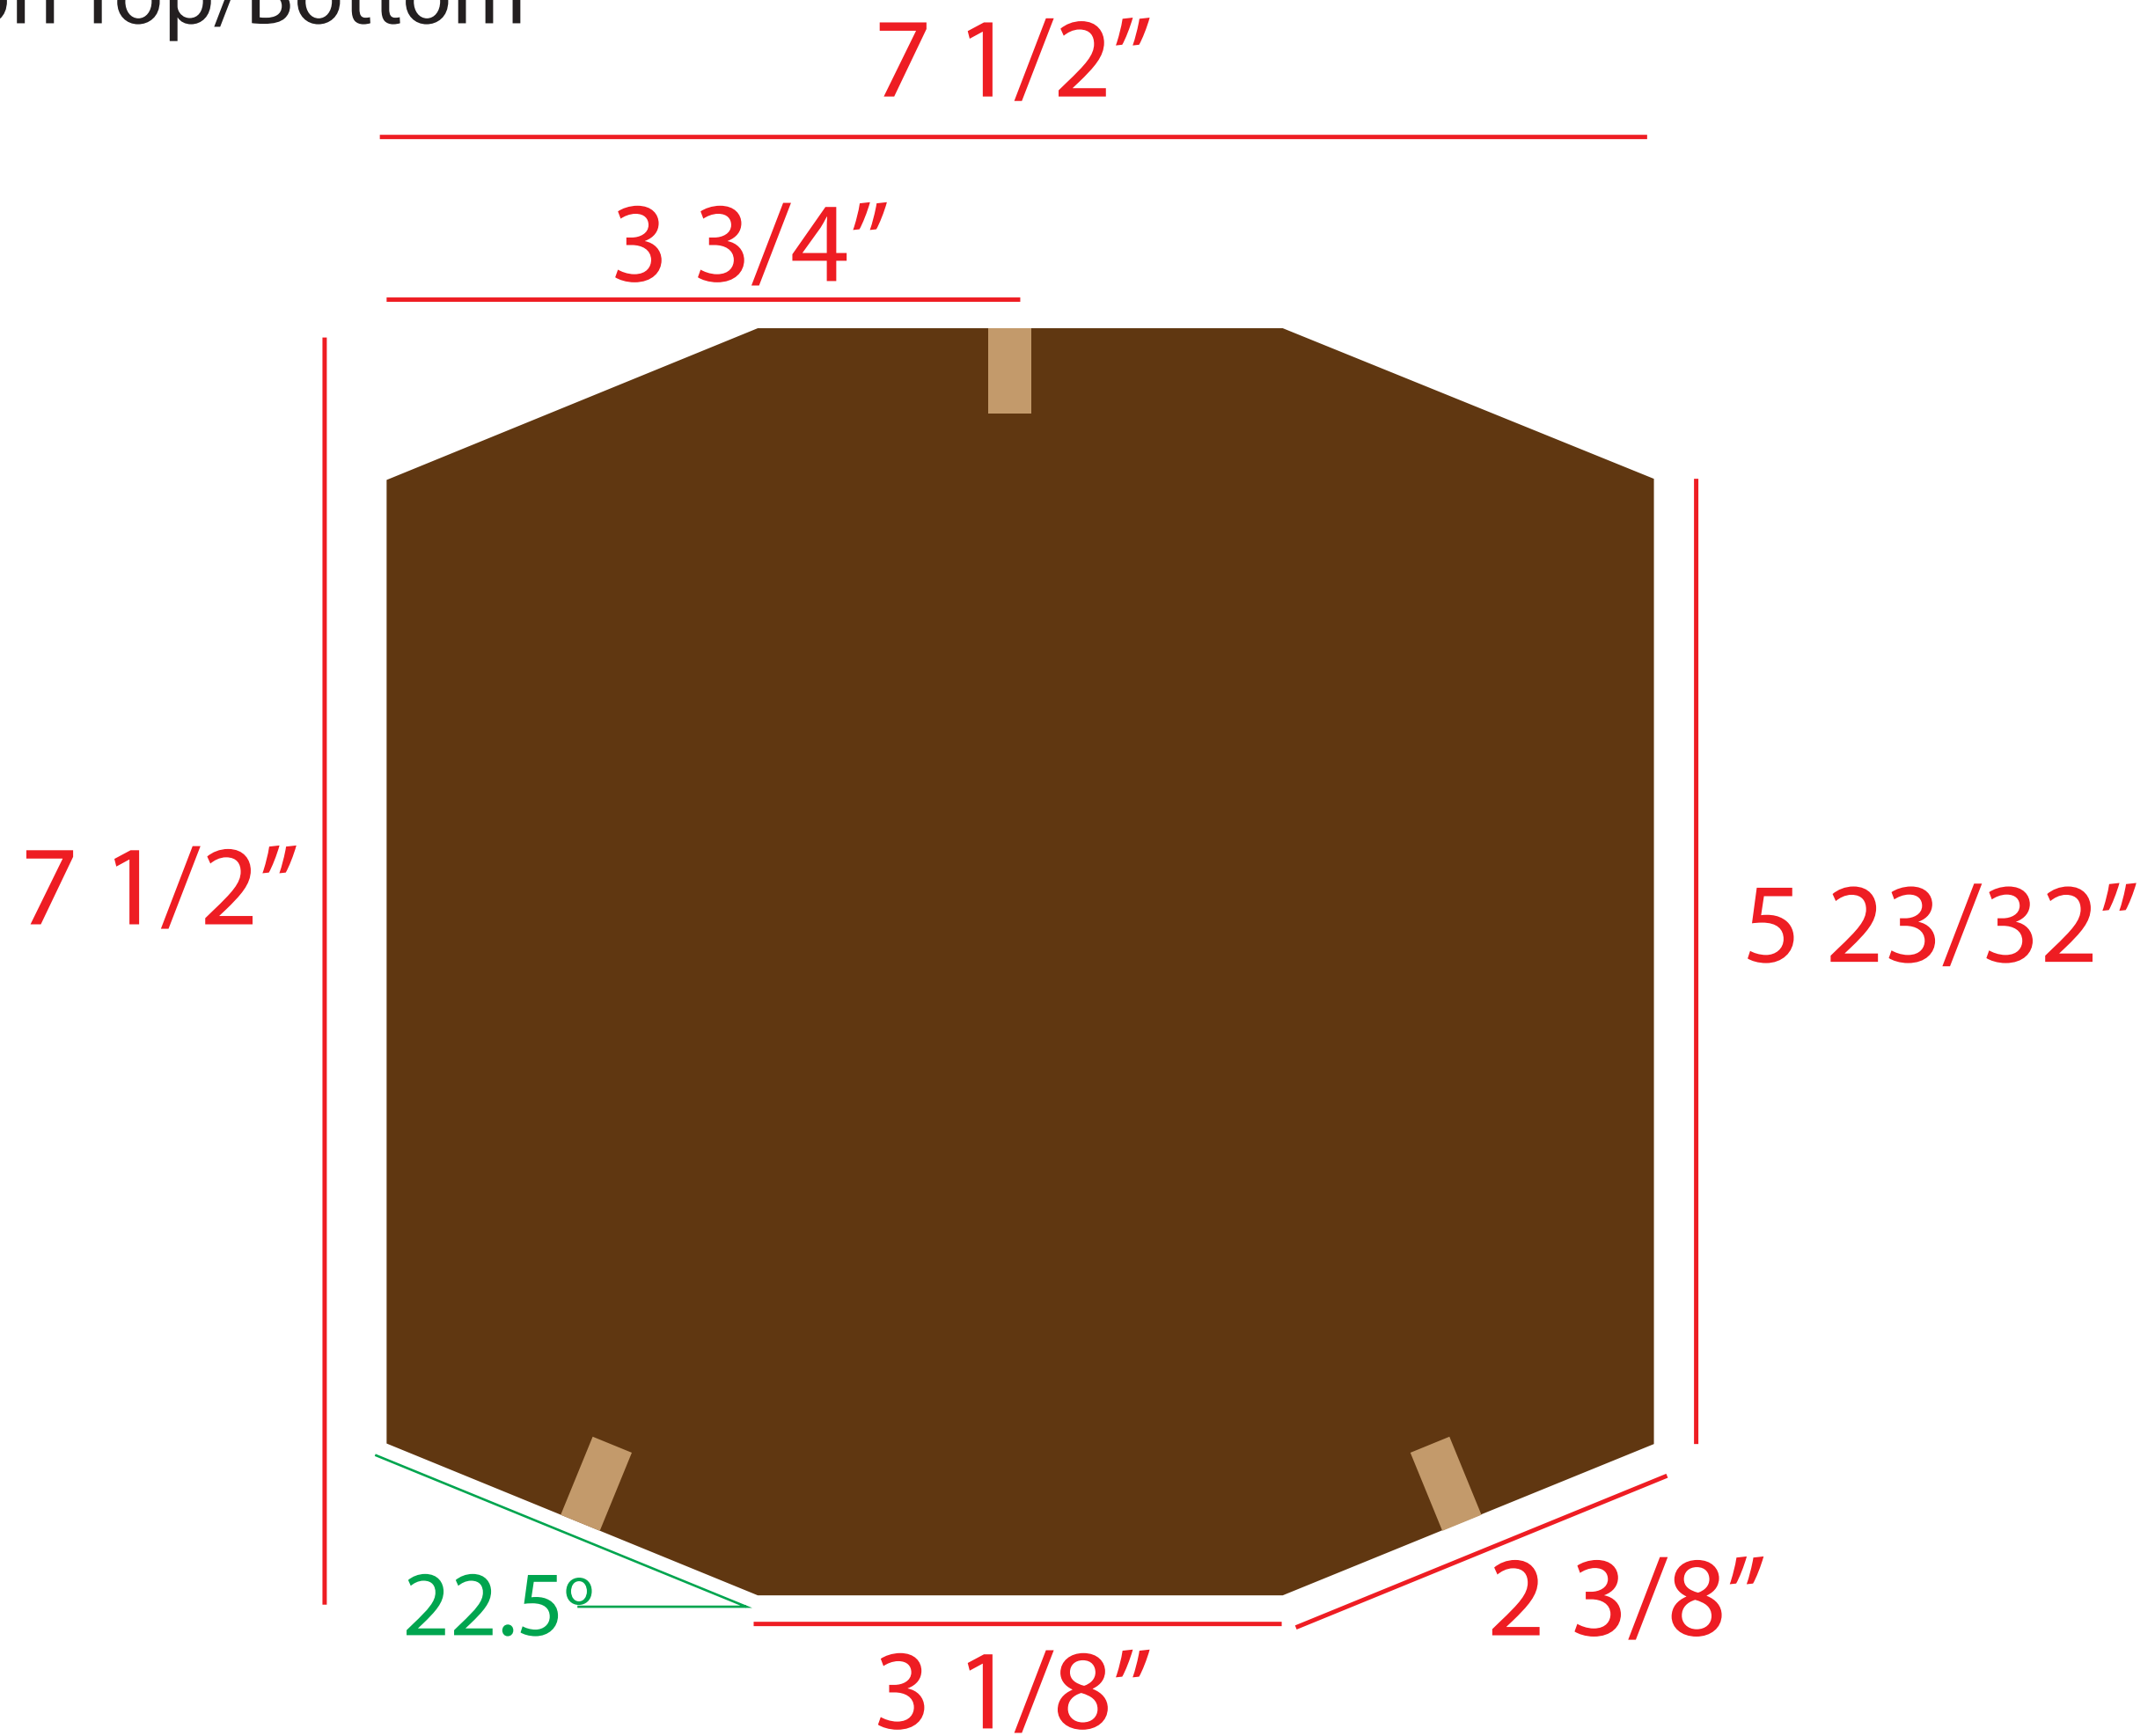

TIMBER BISCUIT
WOODWORKS™

Modern Plant Stands

Octagon Top/Bottom

Circle Top/Bottom

Rounded Square Top/Bottom

Octagon Tennon

Front

7 1/2"

Back

Left Side

Circle Tenons

Front

Rounded Square Tennon

Front

Back