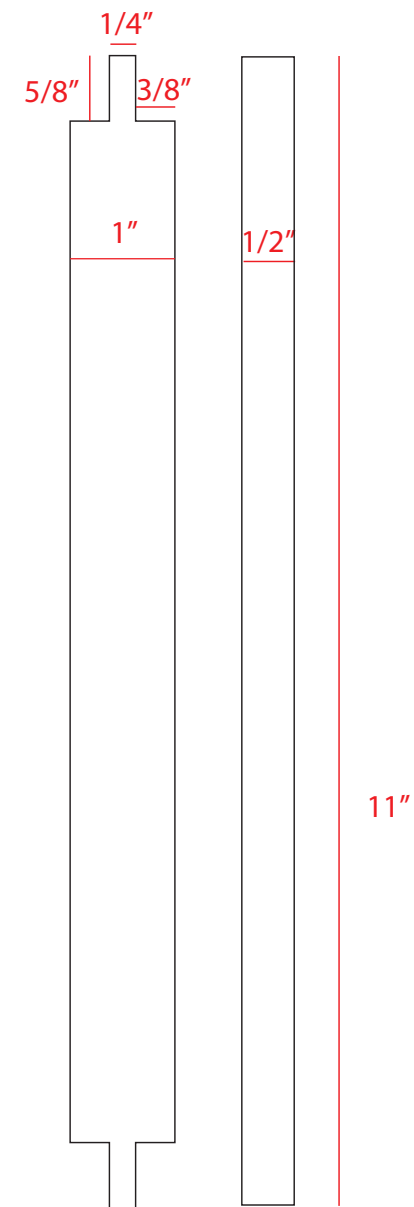

TIMBER BISCUIT
WOODWORKS™

Modern Plant Stands

Octagon Top/Bottom

Circle Top/Bottom

Rounded Square Top/Bottom

Octagon Tennon

Front

7 1/2"

Back

Left Side

Circle Tenons

Front

Rounded Square Tennon

Front

Back