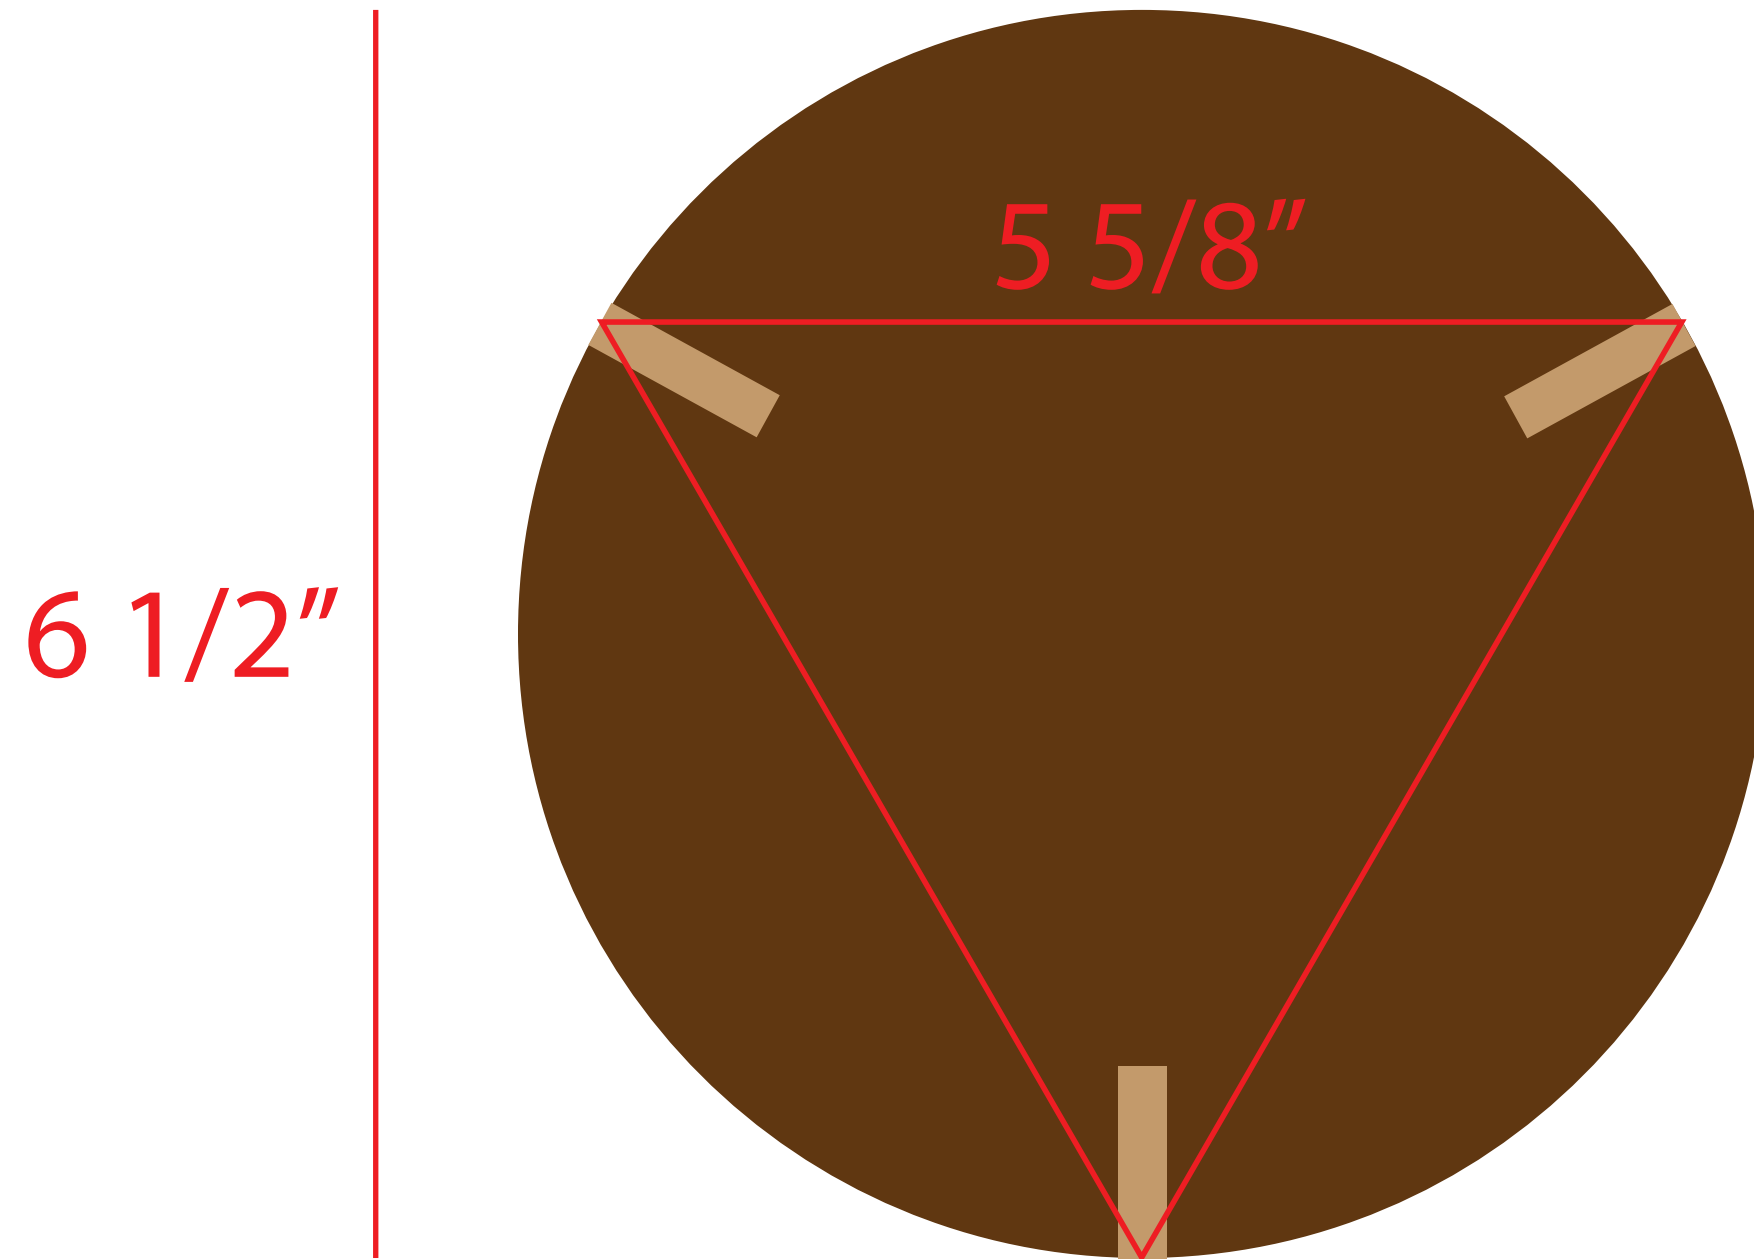

TIMBER BISCUIT
WOODWORKS™

Modern Plant Stands

Octagon Top/Bottom

Circle Top/Bottom

Rounded Square Top/Bottom

Octagon Tennon

Front

7 1/2"

Back

Left Side

Circle Tenons

Front

Rounded Square Tennon

Front

Back