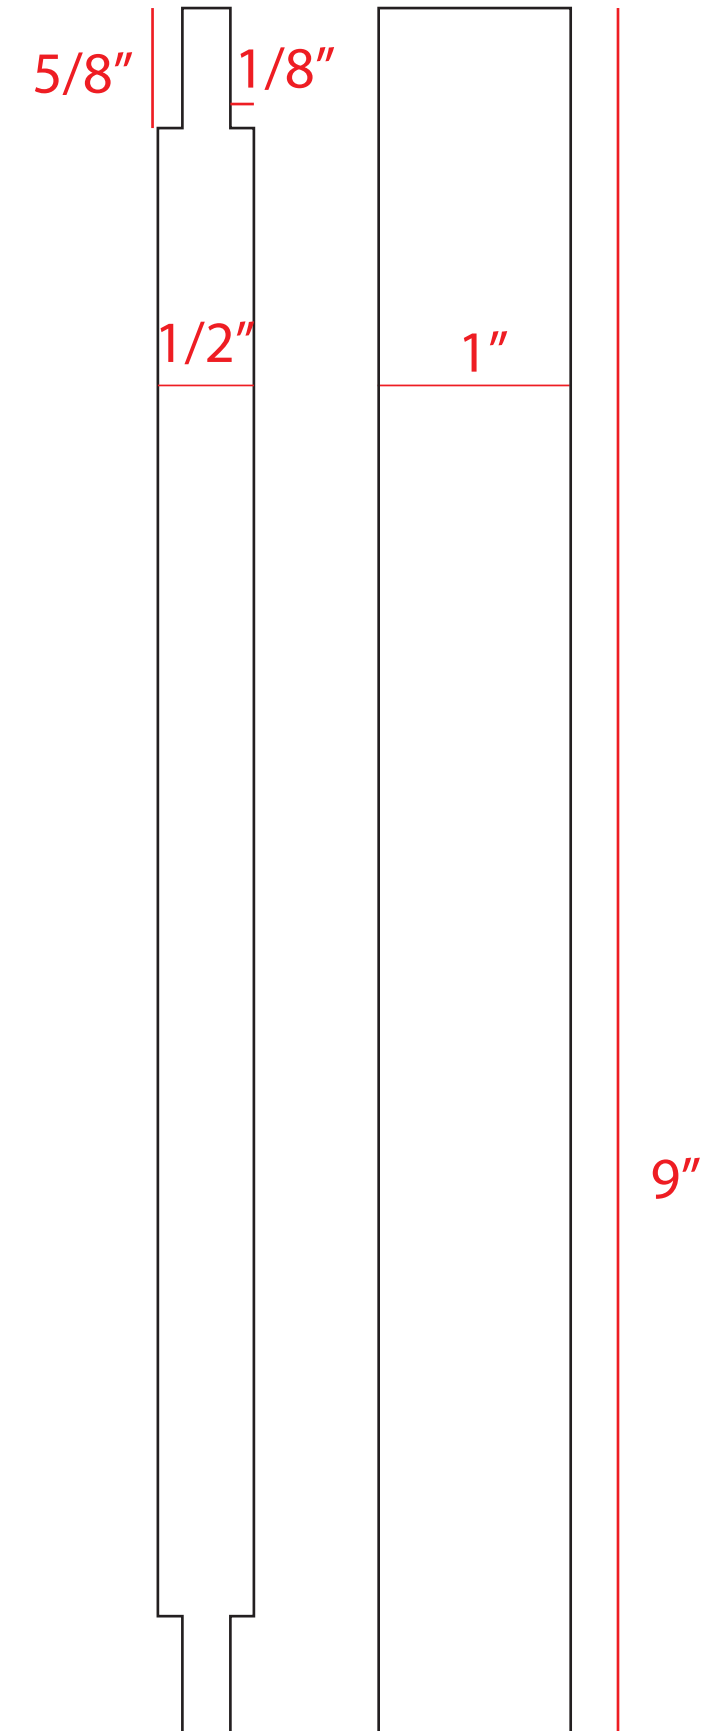

TIMBER BISCUIT
WOODWORKS™

Modern Plant Stands

Octagon Top/Bottom

Circle Top/Bottom

Rounded Square Top/Bottom

Octagon Tennon

Front

7 1/2"

Back

Left Side

Circle Tenons

Front

Rounded Square Tennon

Front

Back