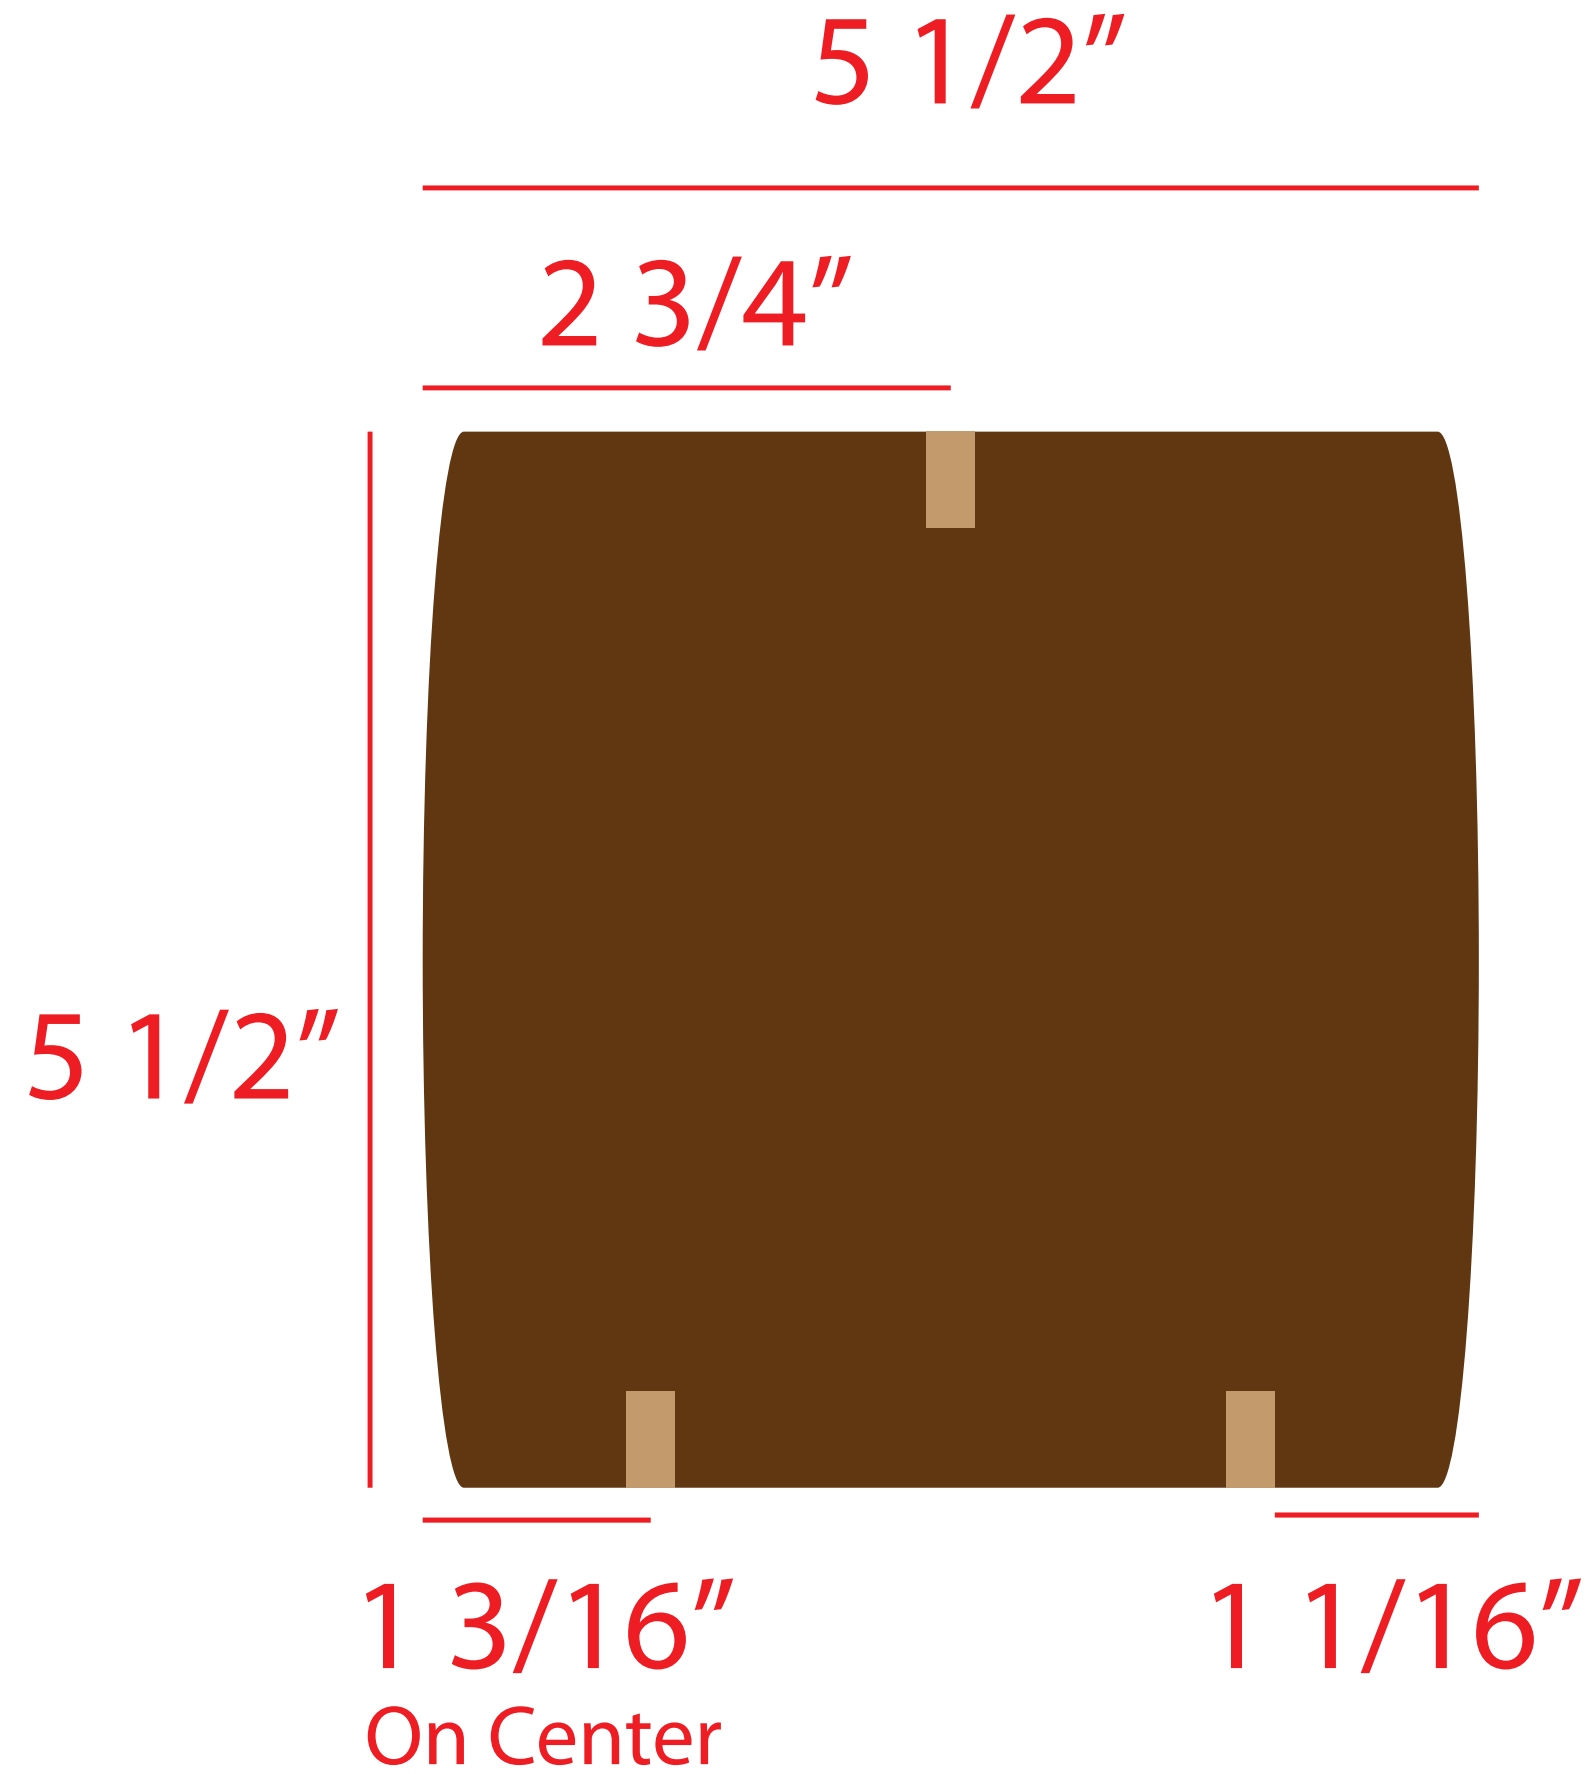

TIMBER BISCUIT
WOODWORKS™

Modern Plant Stands

Octagon Top/Bottom

Circle Top/Bottom

Rounded Square Top/Bottom

Octagon Tennon

Front

7 1/2"

Back

Left Side

Circle Tenons

Front

Rounded Square Tennon

Front

Back